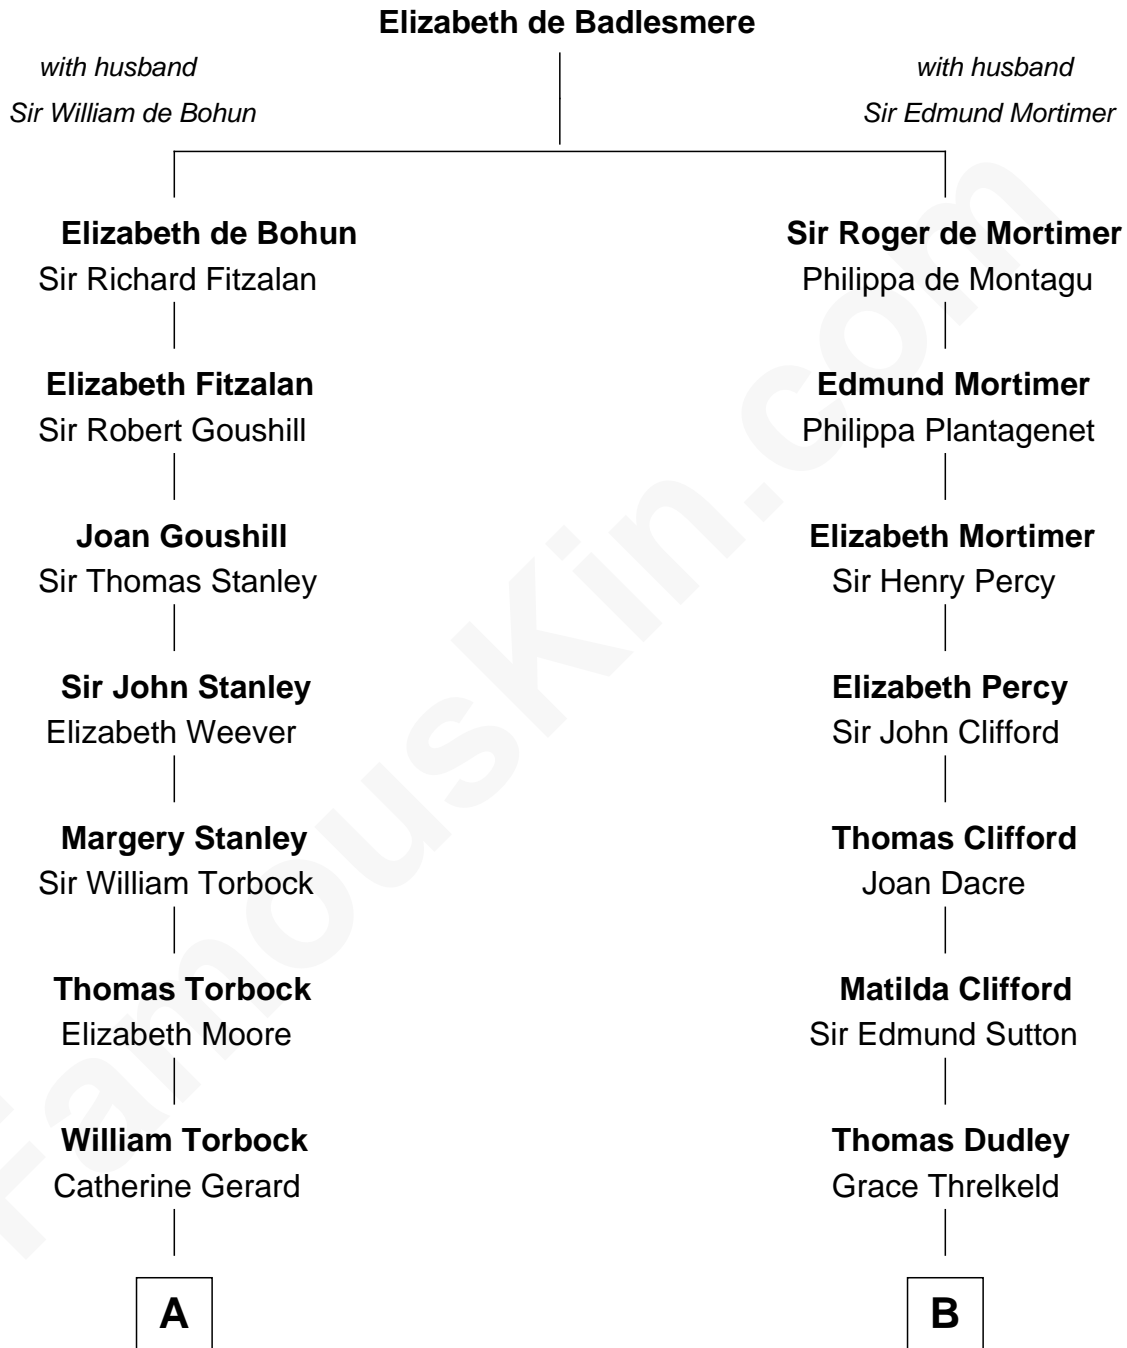

FamousKin.com

Relationship Chart of

Ed Helms

TV and Movie Actor

15th cousin 5 times removed of

George Mason

Father of the U.S. Bill of Rights

C