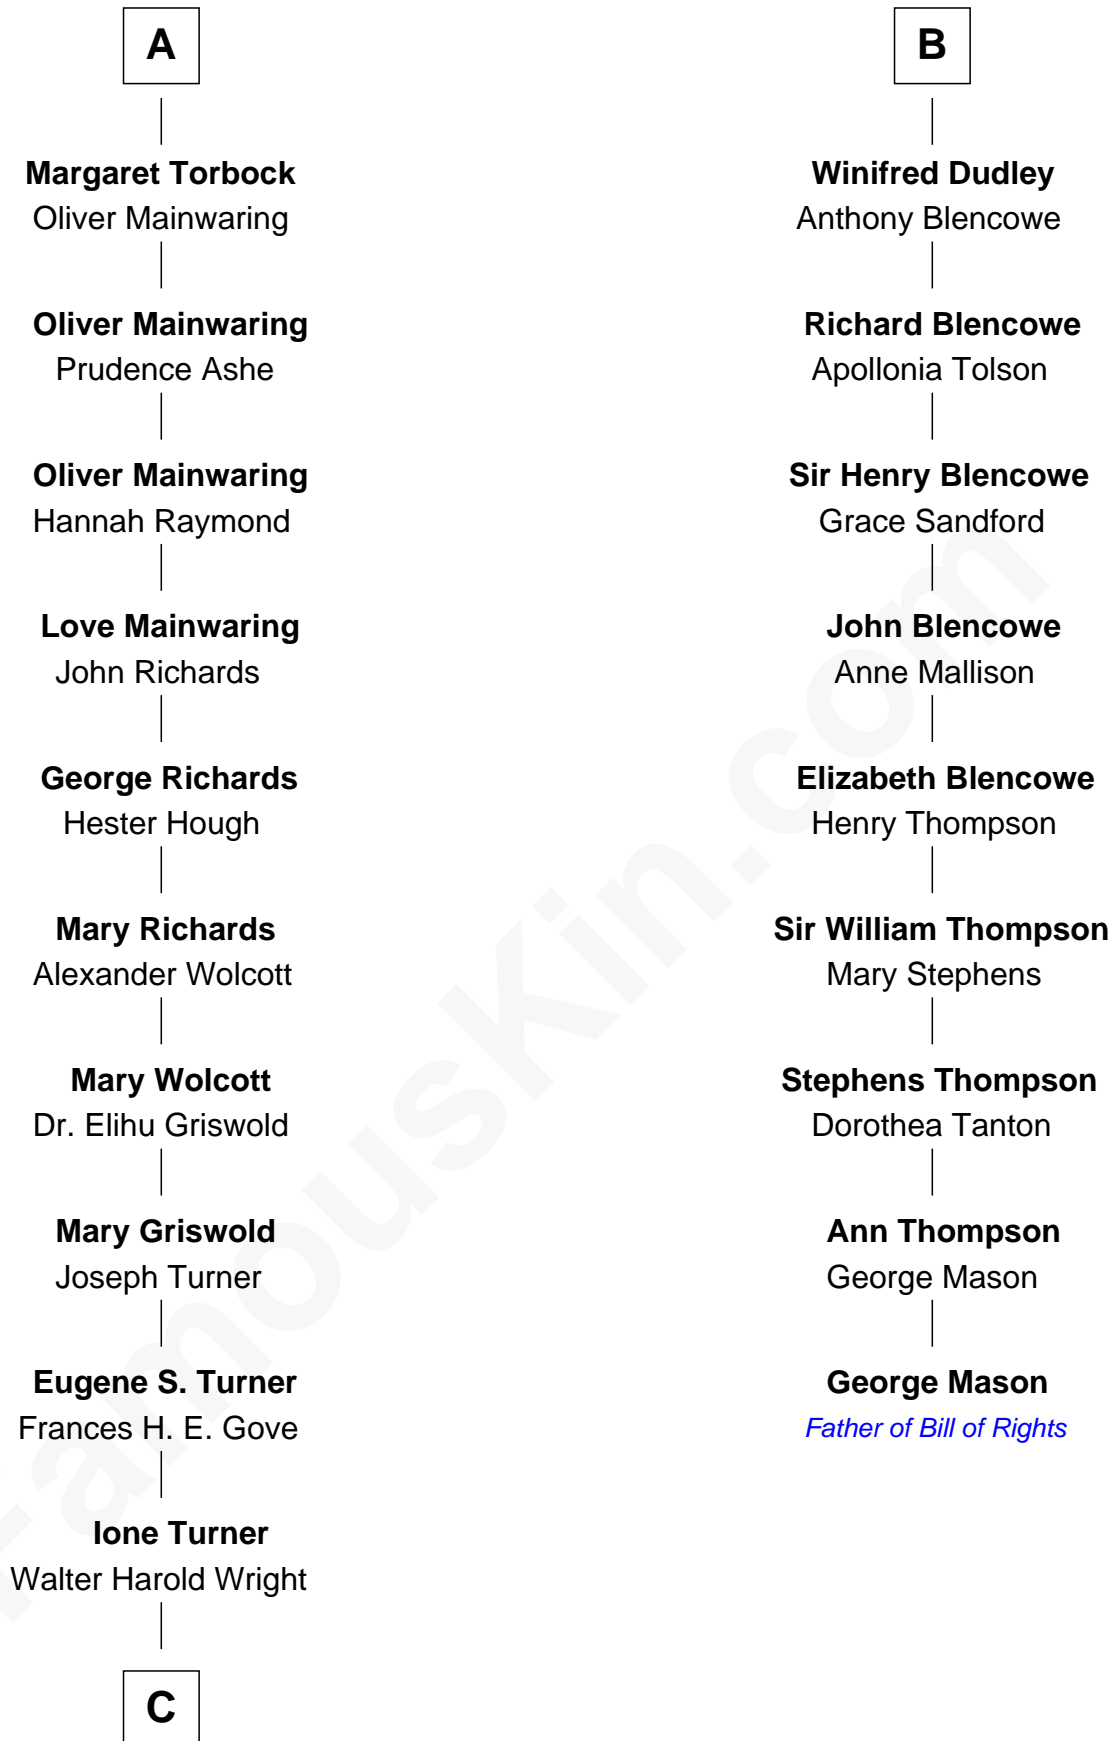

FamousKin.com

Relationship Chart of

Ed Helms

TV and Movie Actor

15th cousin 5 times removed of

George Mason

Father of the U.S. Bill of Rights

C