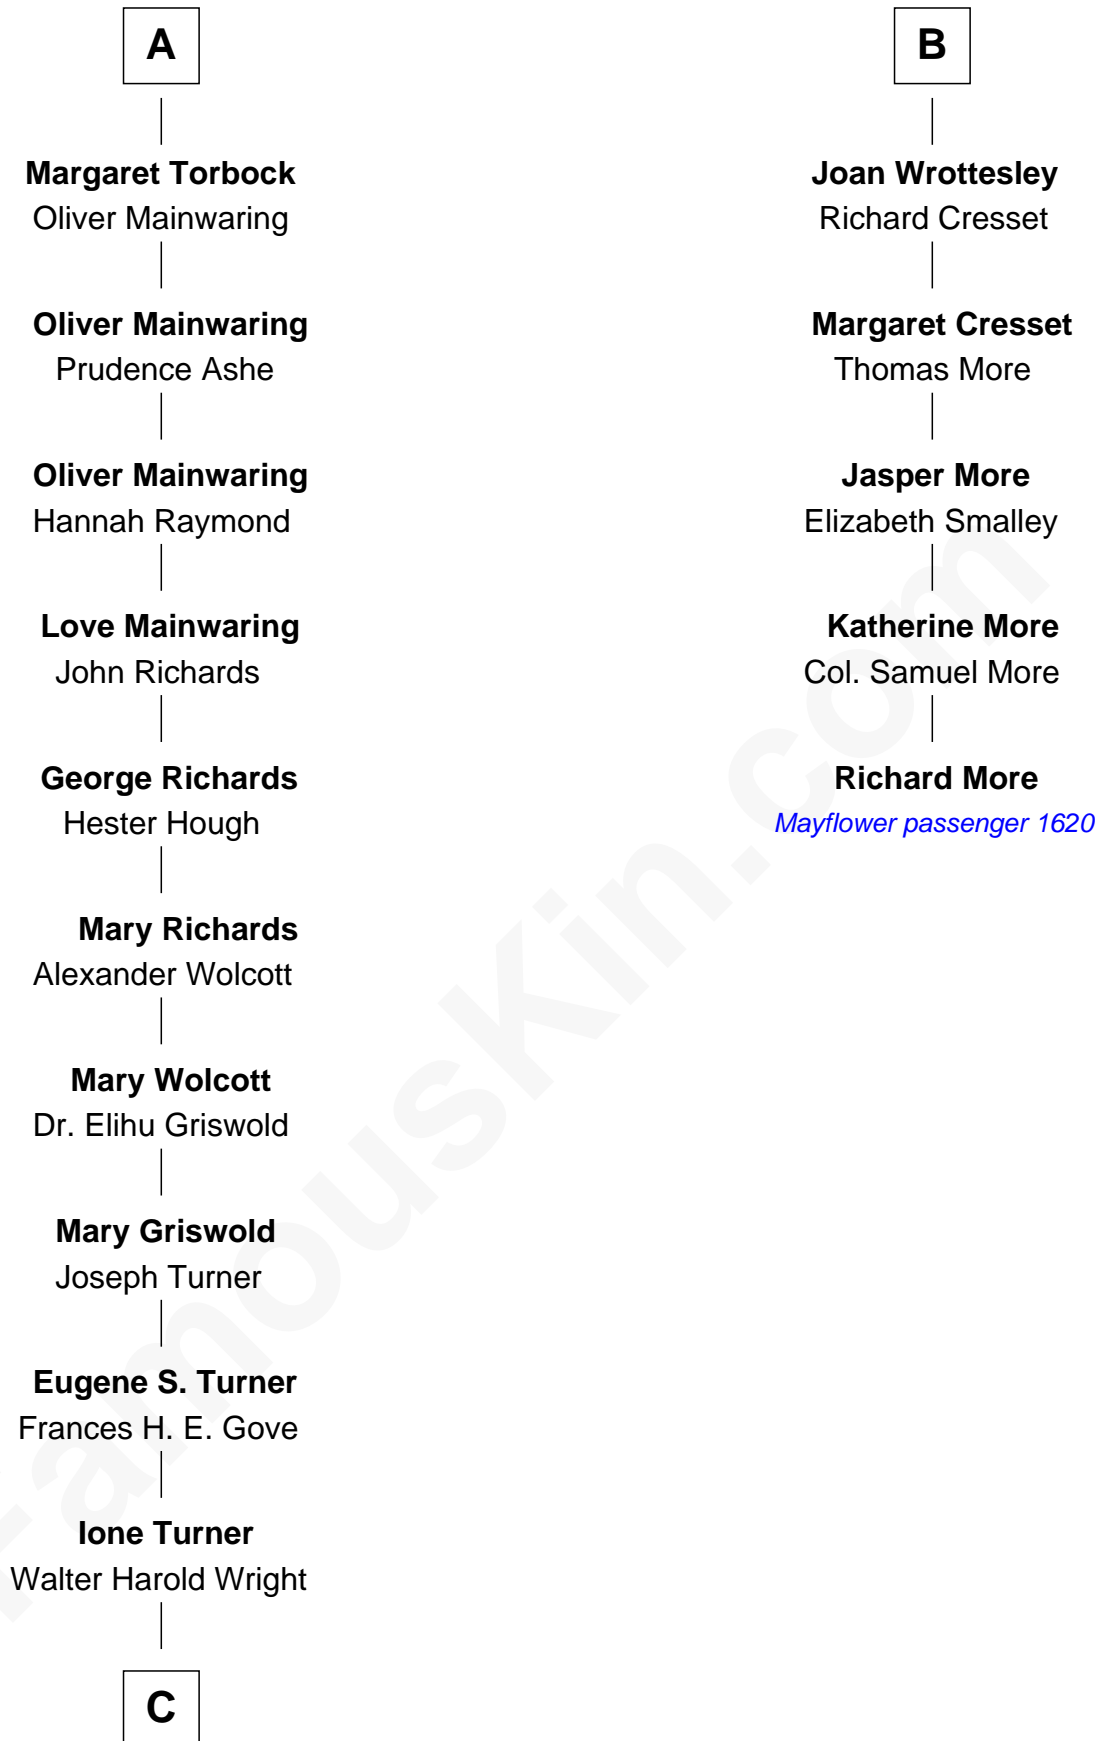

FamousKin.com Relationship Chart of

Ed Helms

TV and Movie Actor

11th cousin 9 times removed of

Richard More

(c1614 - c1696) Mayflower passenger 1620

MAYFLOWER

C

Inez Emeline Wright
George Pullen Jackson

Frances Helen Jackson
Fitzgerald Sale Parker

Pamela Ann Parker
John A. Helms

Ed Helms
TV and Movie Actor

FamousKin.com