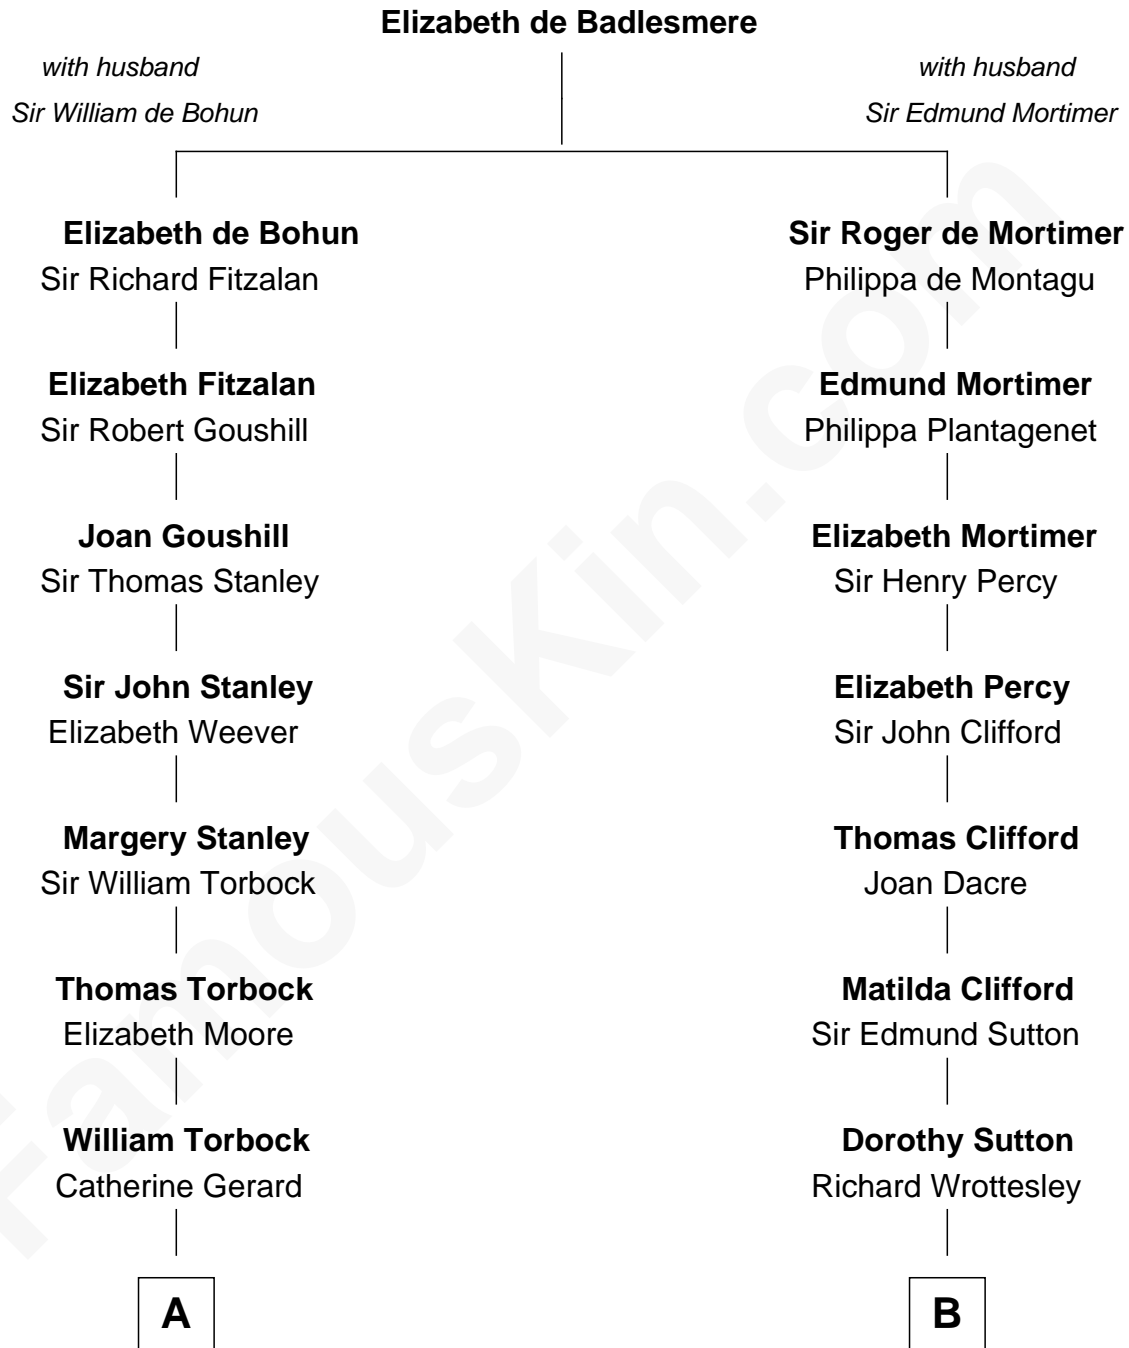

FamousKin.com Relationship Chart of

Ed Helms

TV and Movie Actor

11th cousin 9 times removed of

Richard More

(c1614 - c1696) Mayflower passenger 1620

MAYFLOWER

C