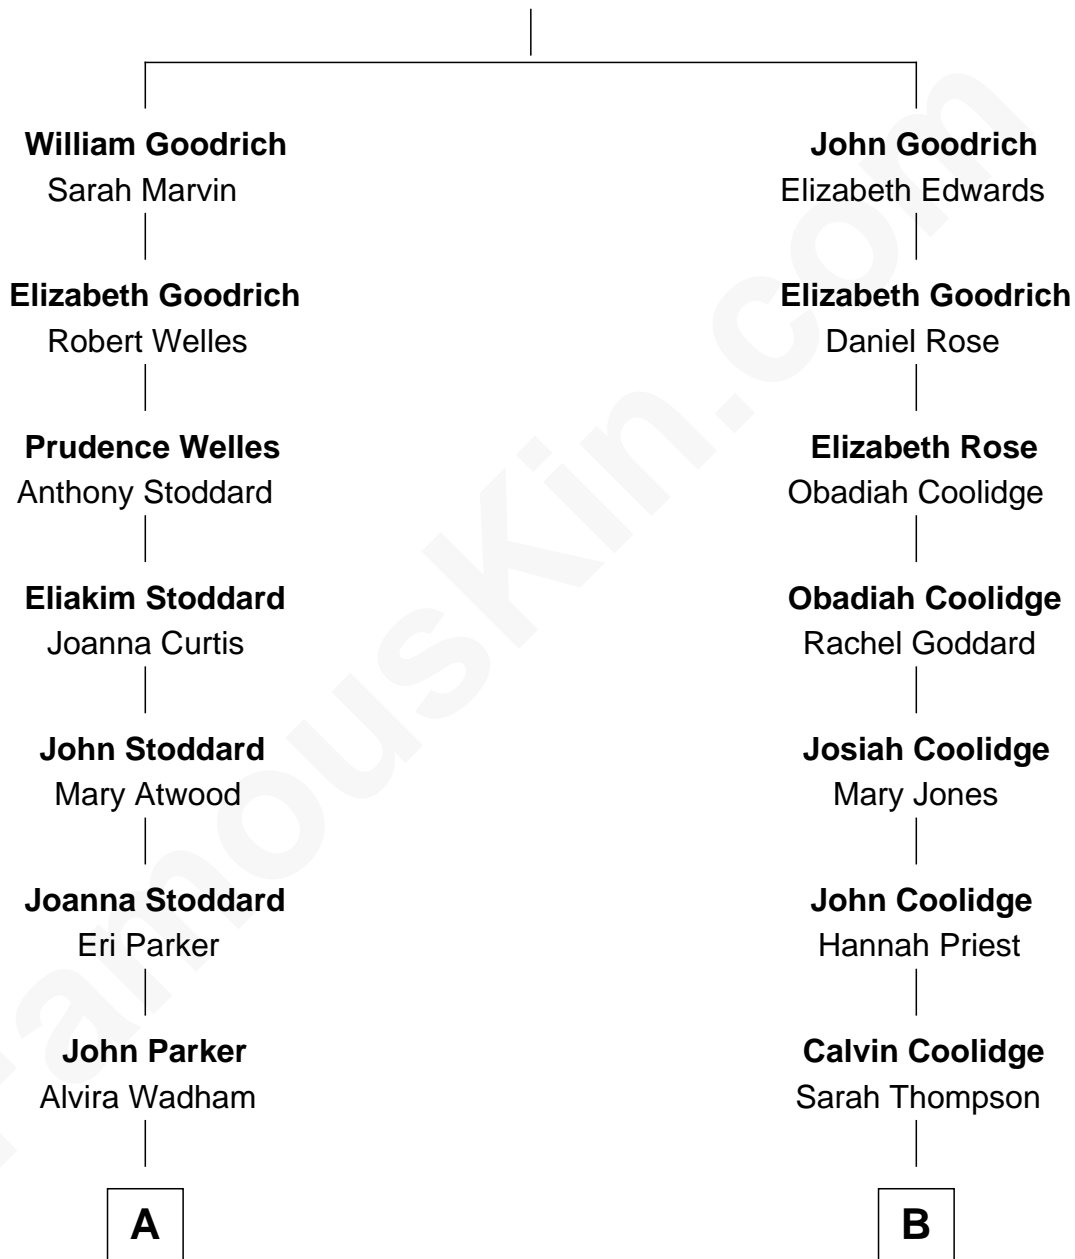

FamousKin.com

Relationship Chart of

Ed Helms

TV and Movie Actor

9th cousin 2 times removed of

Calvin Coolidge

30th U.S. President

John Goodrich

Margery Howe

A

Bishop Linus Parker
Ellen Katherine Burruss

Fitzgerald Sale Parker
Lucy Irvine Paxton

Fitzgerald Sale Parker
Frances Helen Jackson

Pamela Ann Parker
John A. Helms

Ed Helms
TV and Movie Actor

B