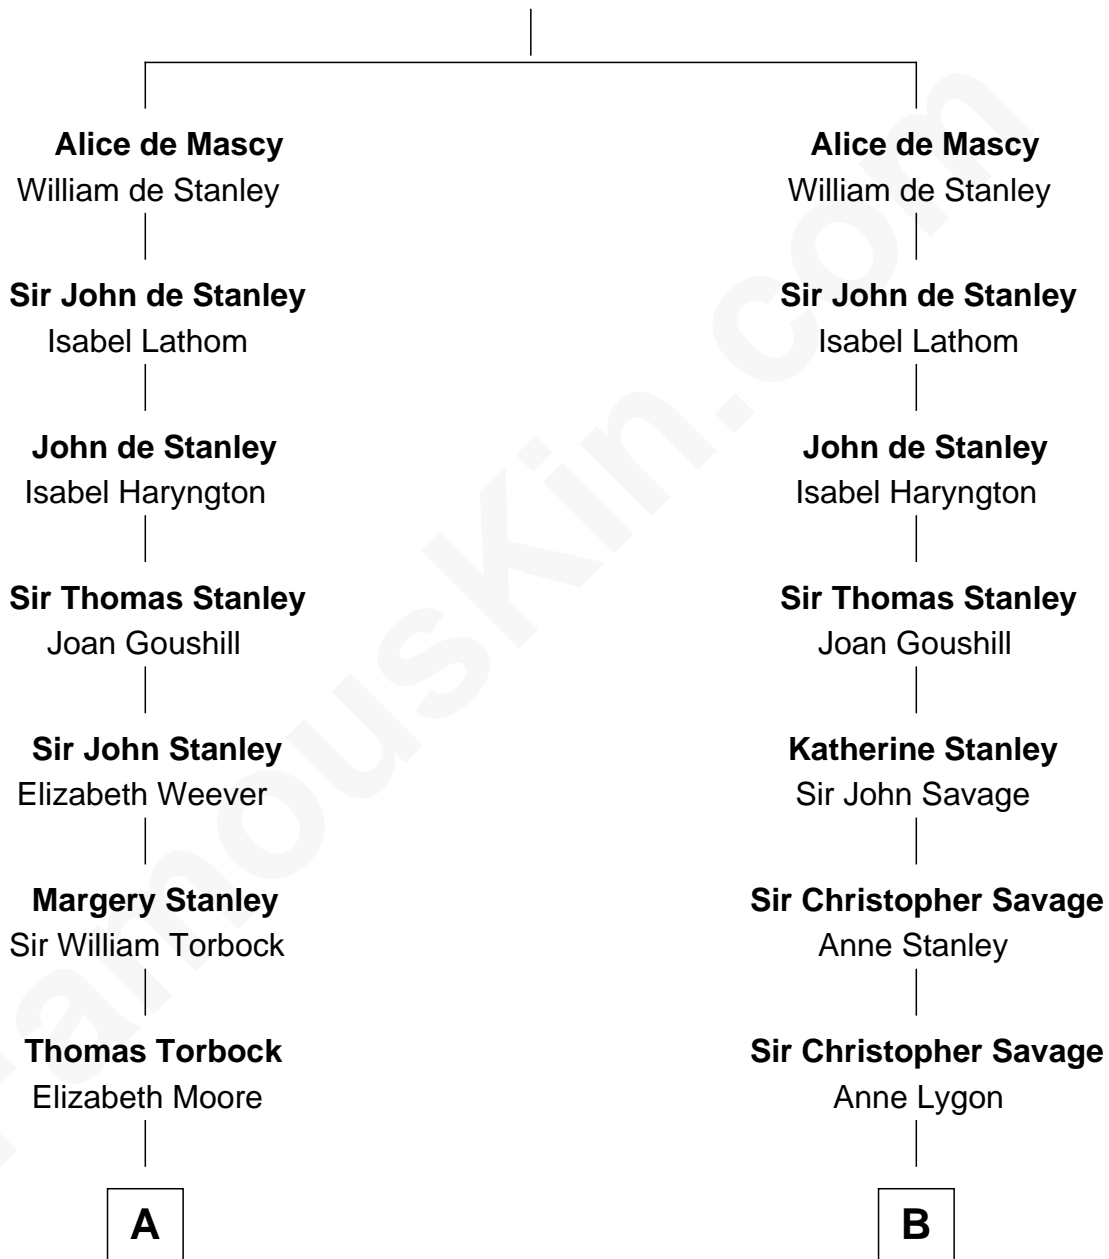

FamousKin.com Relationship Chart of

Ed Helms

TV and Movie Actor

19th cousin 2 times removed of

Adlai Stevenson II

31st Governor of Illinois

Hugh de Mascy

C

Ione Turner
Walter Harold Wright

Inez Emeline Wright
George Pullen Jackson

Frances Helen Jackson
Fitzgerald Sale Parker

Pamela Ann Parker
John A. Helms

Ed Helms
TV and Movie Actor

D

Letitia Green
Adlai Ewing Stevenson

Lewis Green Stevenson
Helen Louise Davis

Adlai Stevenson II
31st Governor of Illinois