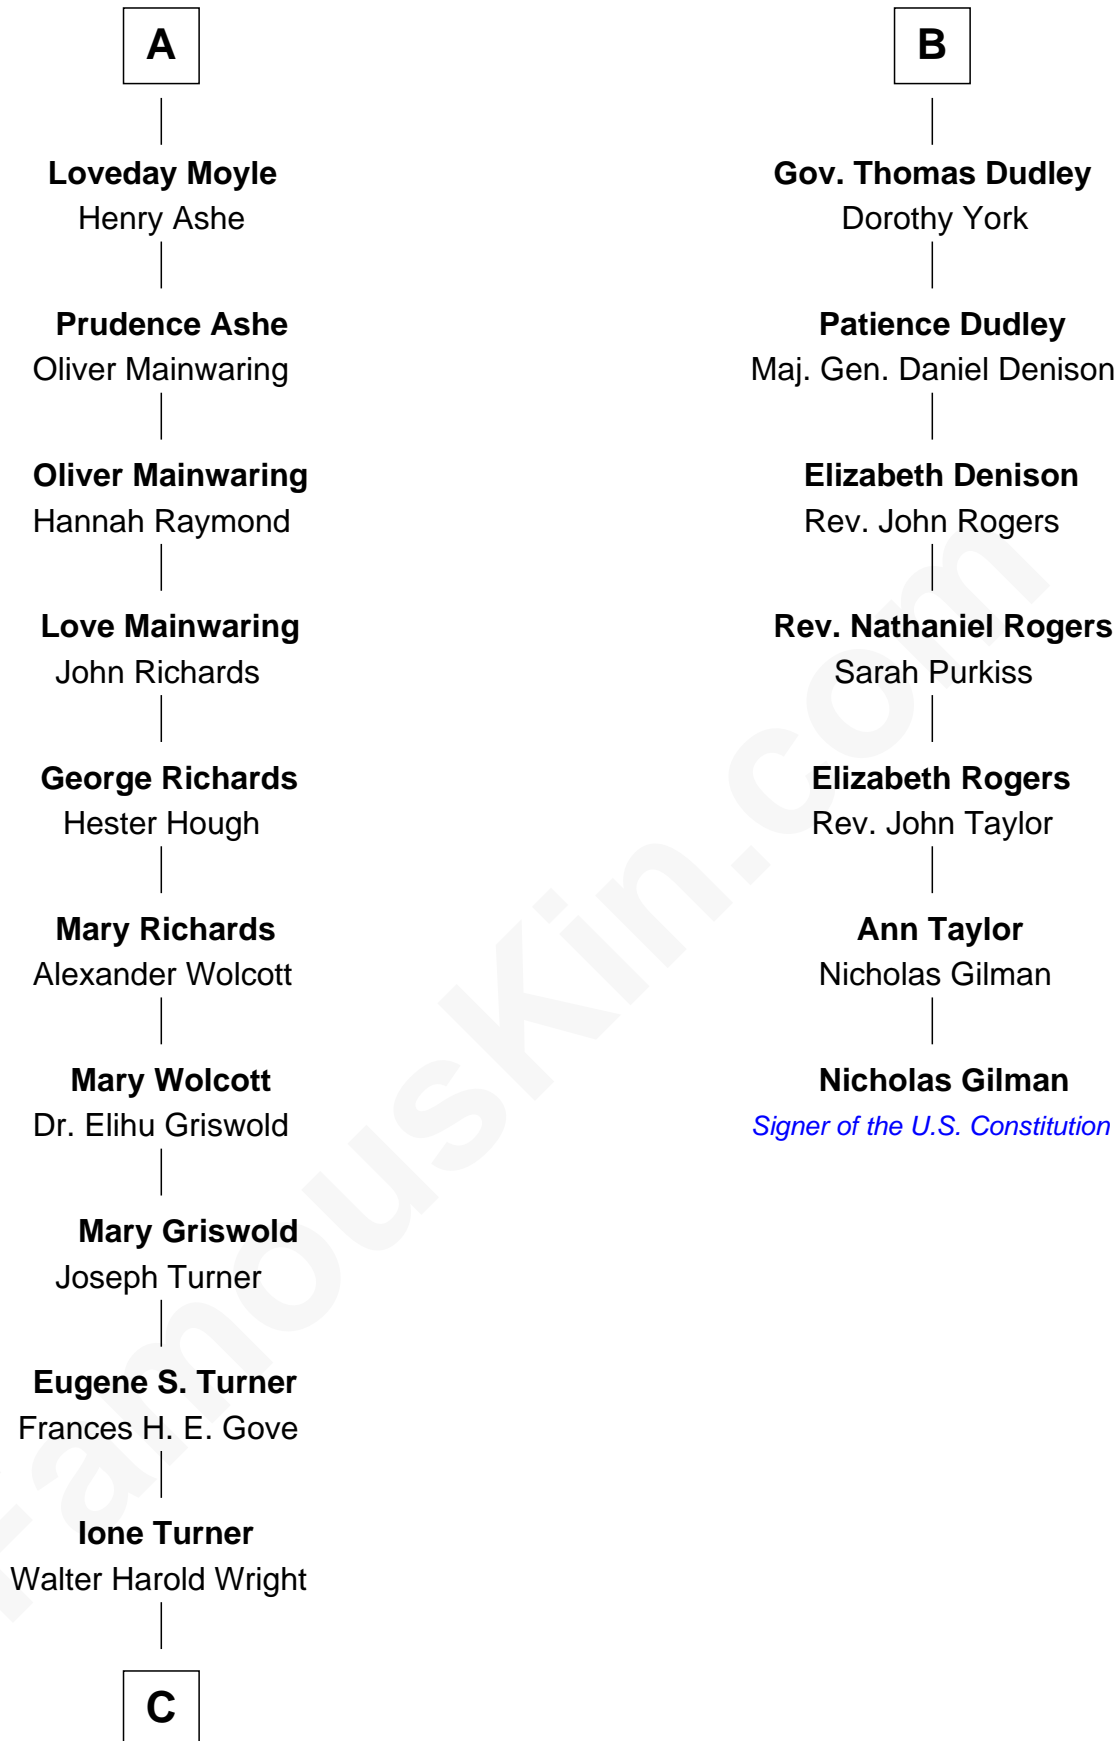

## Relationship Chart of

### Ed Helms

TV and Movie Actor

13th cousin 7 times removed of

### Nicholas Gilman

Signer of the U.S. Constitution

**C**

**Inez Emeline Wright**  
George Pullen Jackson

**Frances Helen Jackson**  
Fitzgerald Sale Parker

**Pamela Ann Parker**  
John A. Helms

**Ed Helms**  
*TV and Movie Actor*