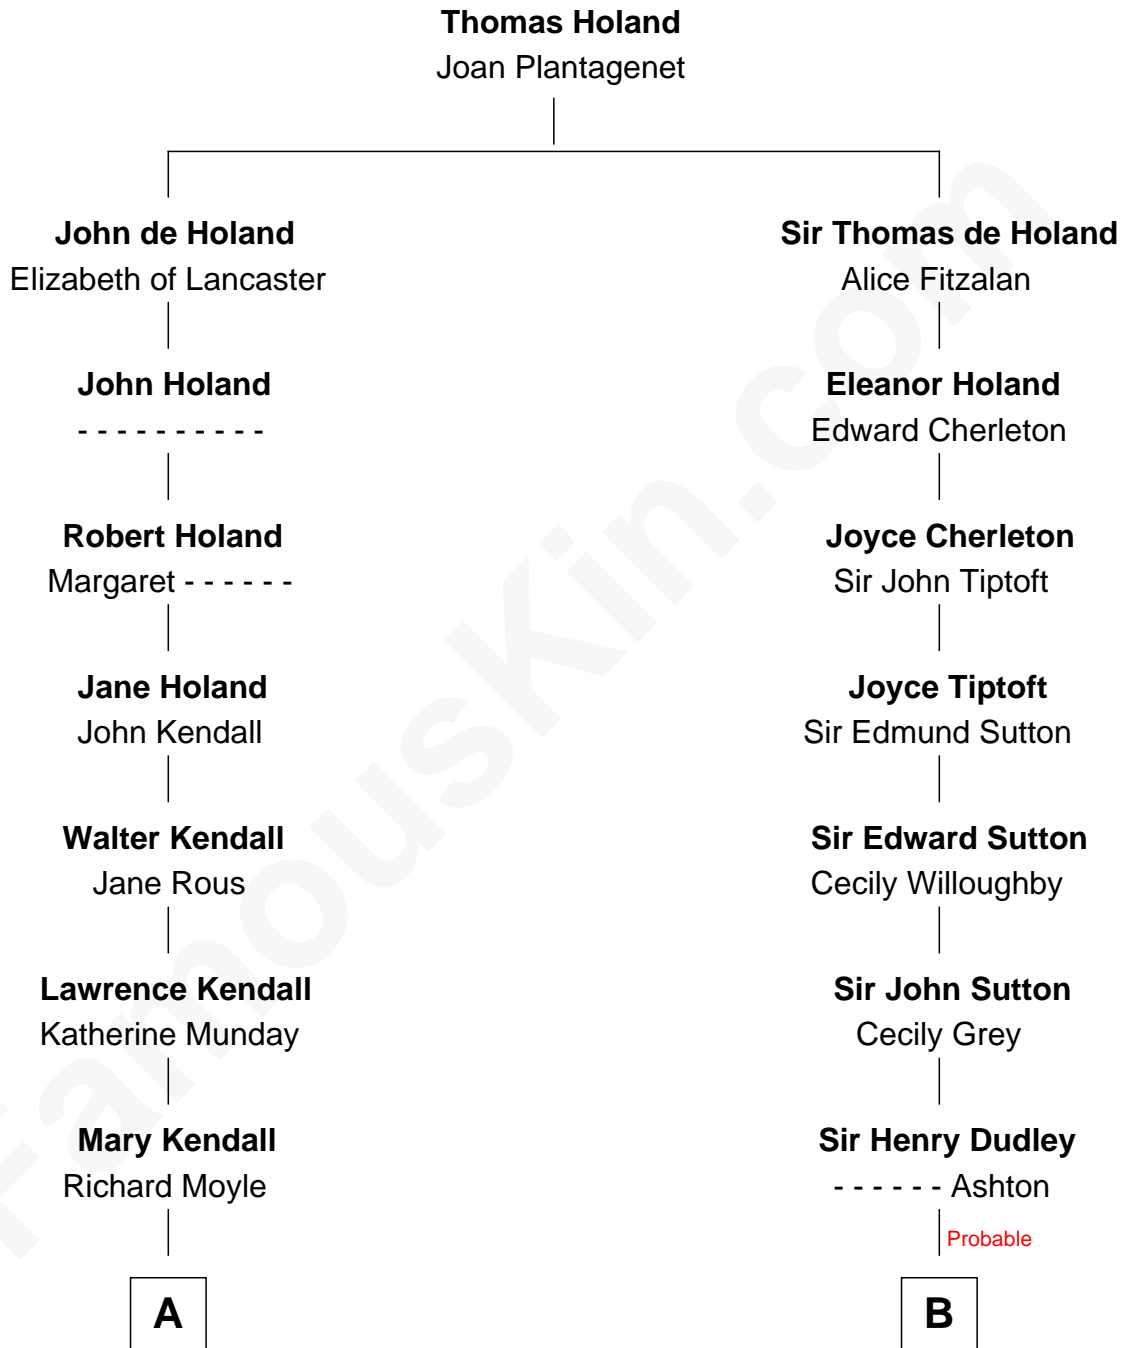

FamousKin.com

Relationship Chart of

Ed Helms

TV and Movie Actor

14th cousin 6 times removed of

Nicholas Gilman

Signer of the U.S. Constitution

A

Loveday Moyle
Henry Ashe

Prudence Ashe
Oliver Mainwaring

Oliver Mainwaring
Hannah Raymond

Love Mainwaring
John Richards

George Richards
Hester Hough

Mary Richards
Alexander Wolcott

Mary Wolcott
Dr. Elihu Griswold