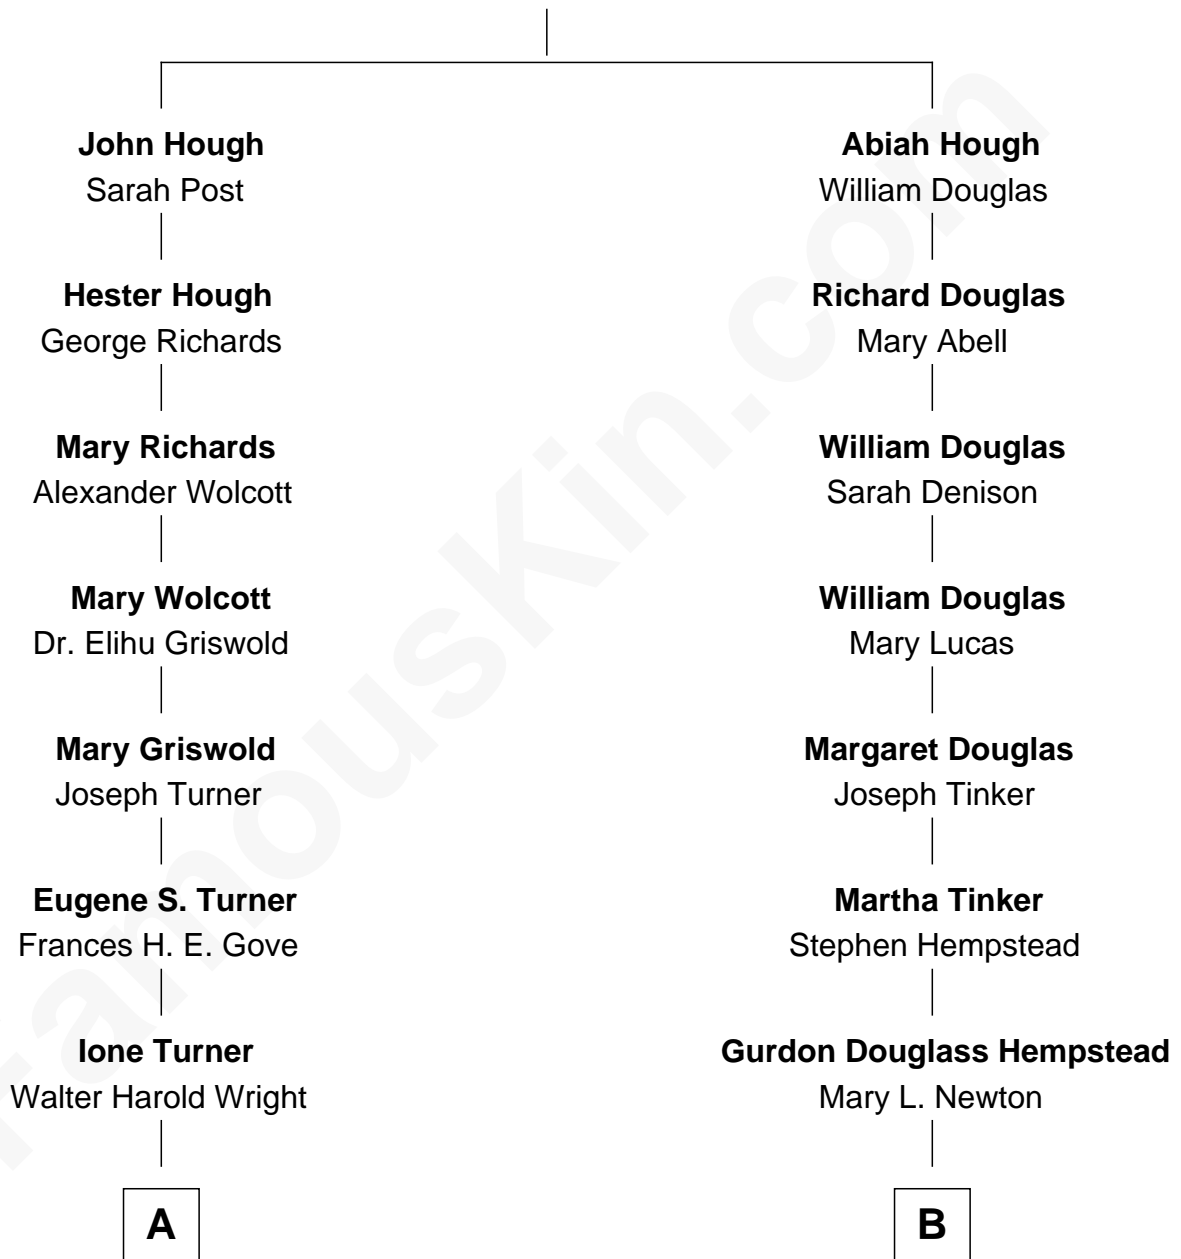

FamousKin.com Relationship Chart of

Ed Helms

TV and Movie Actor

10th cousin 1 time removed of

Richard Gere

Movie Actor

William Hough
Sarah Calkins

A

Inez Emeline Wright
George Pullen Jackson

Frances Helen Jackson
Fitzgerald Sale Parker

Pamela Ann Parker
John A. Helms

Ed Helms
TV and Movie Actor

B

Julia Anne Hempstead
Elisha Thomas Tiffany

Nelson Leroy Tiffany
Evaline Harriet Williams

William Stanton Tiffany
Anna Rebecca Stevens

Doris Anna Tiffany
Homer George Gere

Richard Gere
Movie Actor