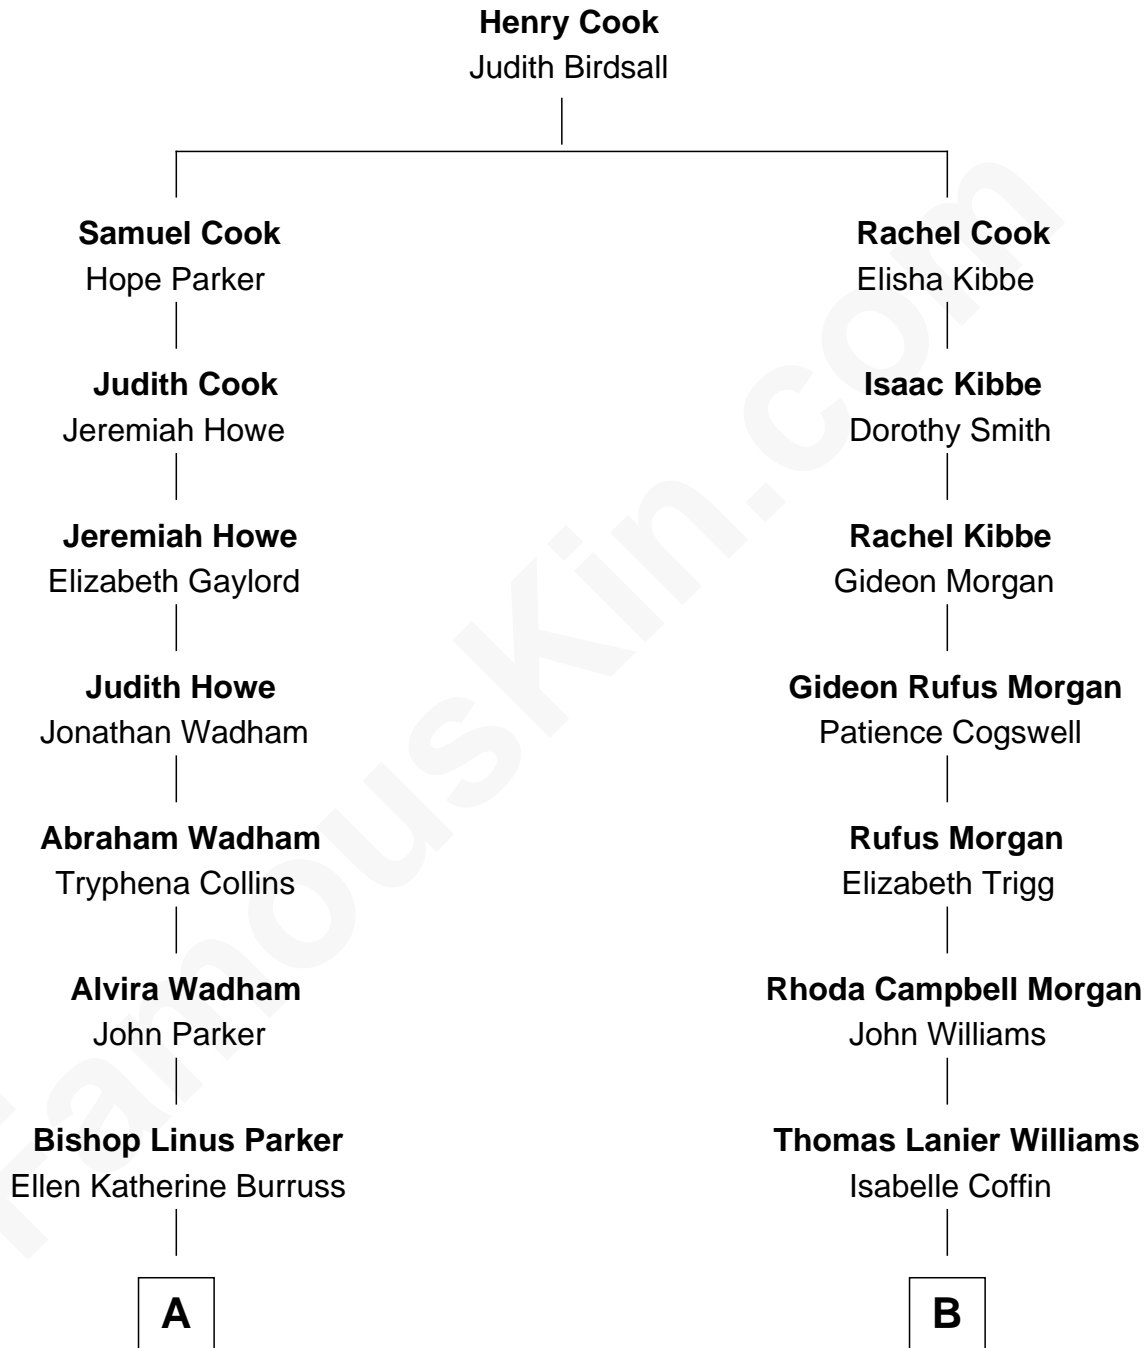

FamousKin.com

Relationship Chart of

Ed Helms

TV and Movie Actor

8th cousin 2 times removed of

Tennessee Williams

Author of *A Streetcar Named Desire*

A

Fitzgerald Sale Parker

Lucy Irvine Paxton

Fitzgerald Sale Parker

Frances Helen Jackson

Pamela Ann Parker

John A. Helms

Ed Helms

TV and Movie Actor