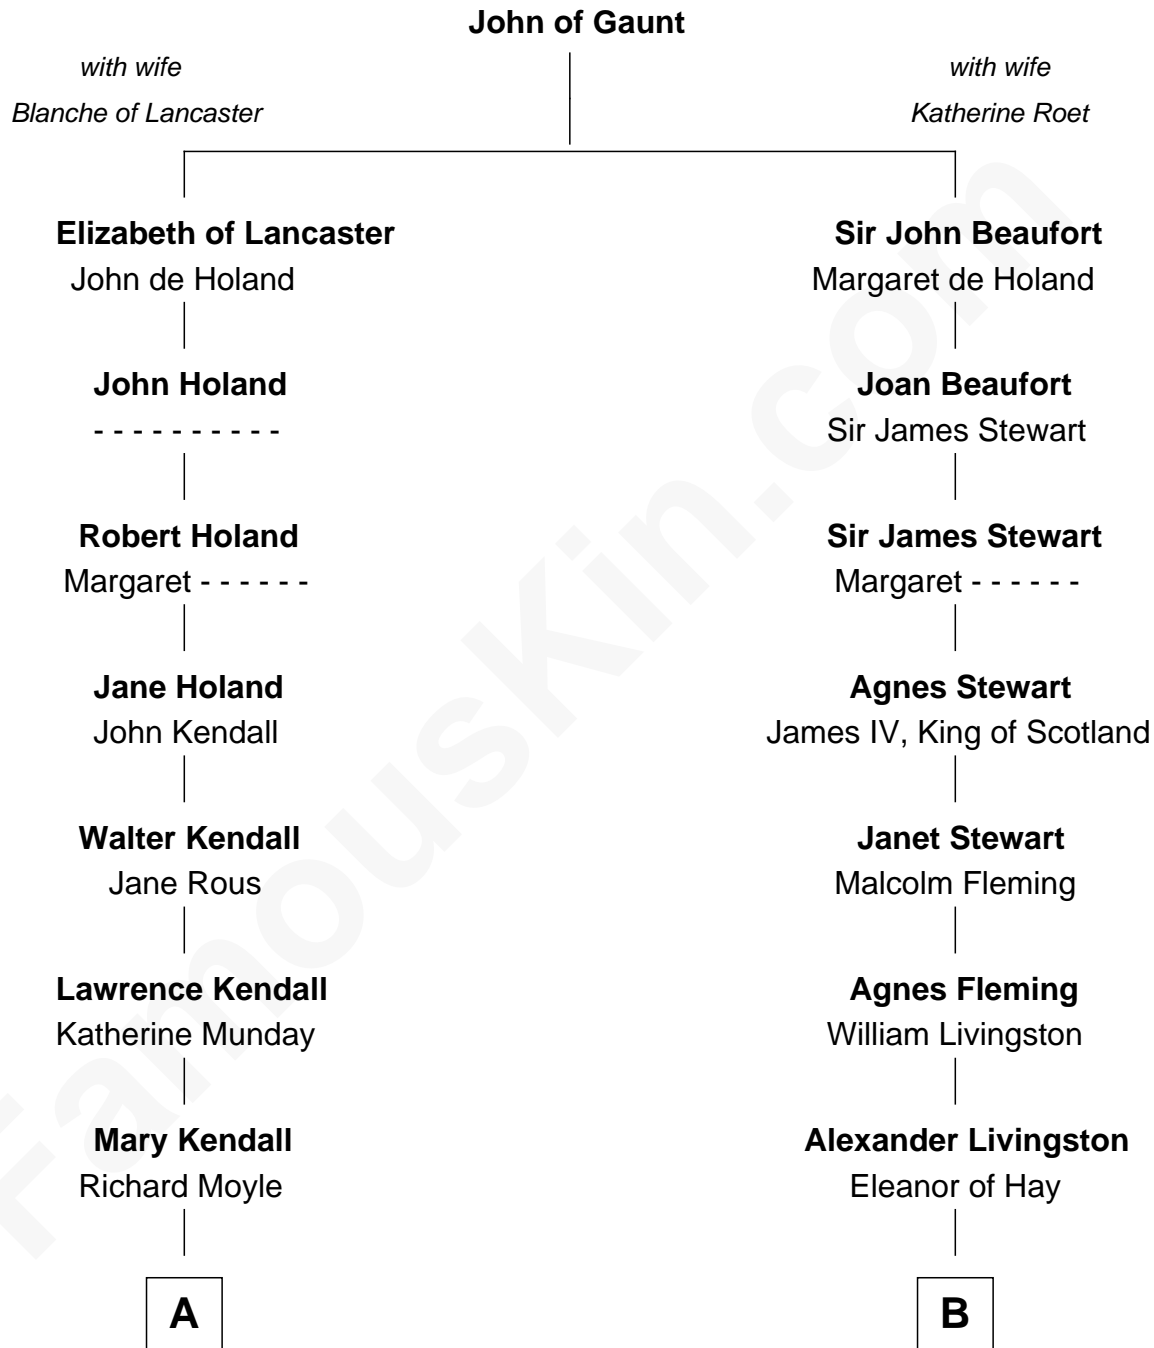

FamousKin.com Relationship Chart of

Ed Helms

TV and Movie Actor

18th cousin 2 times removed of

Howard Dean

79th Governor of Vermont

C

Inez Emeline Wright
George Pullen Jackson

Frances Helen Jackson
Fitzgerald Sale Parker

Pamela Ann Parker
John A. Helms

Ed Helms
TV and Movie Actor

D

Andrea Belden Maitland
Howard Brush Dean

Howard Dean
79th Governor of Vermont