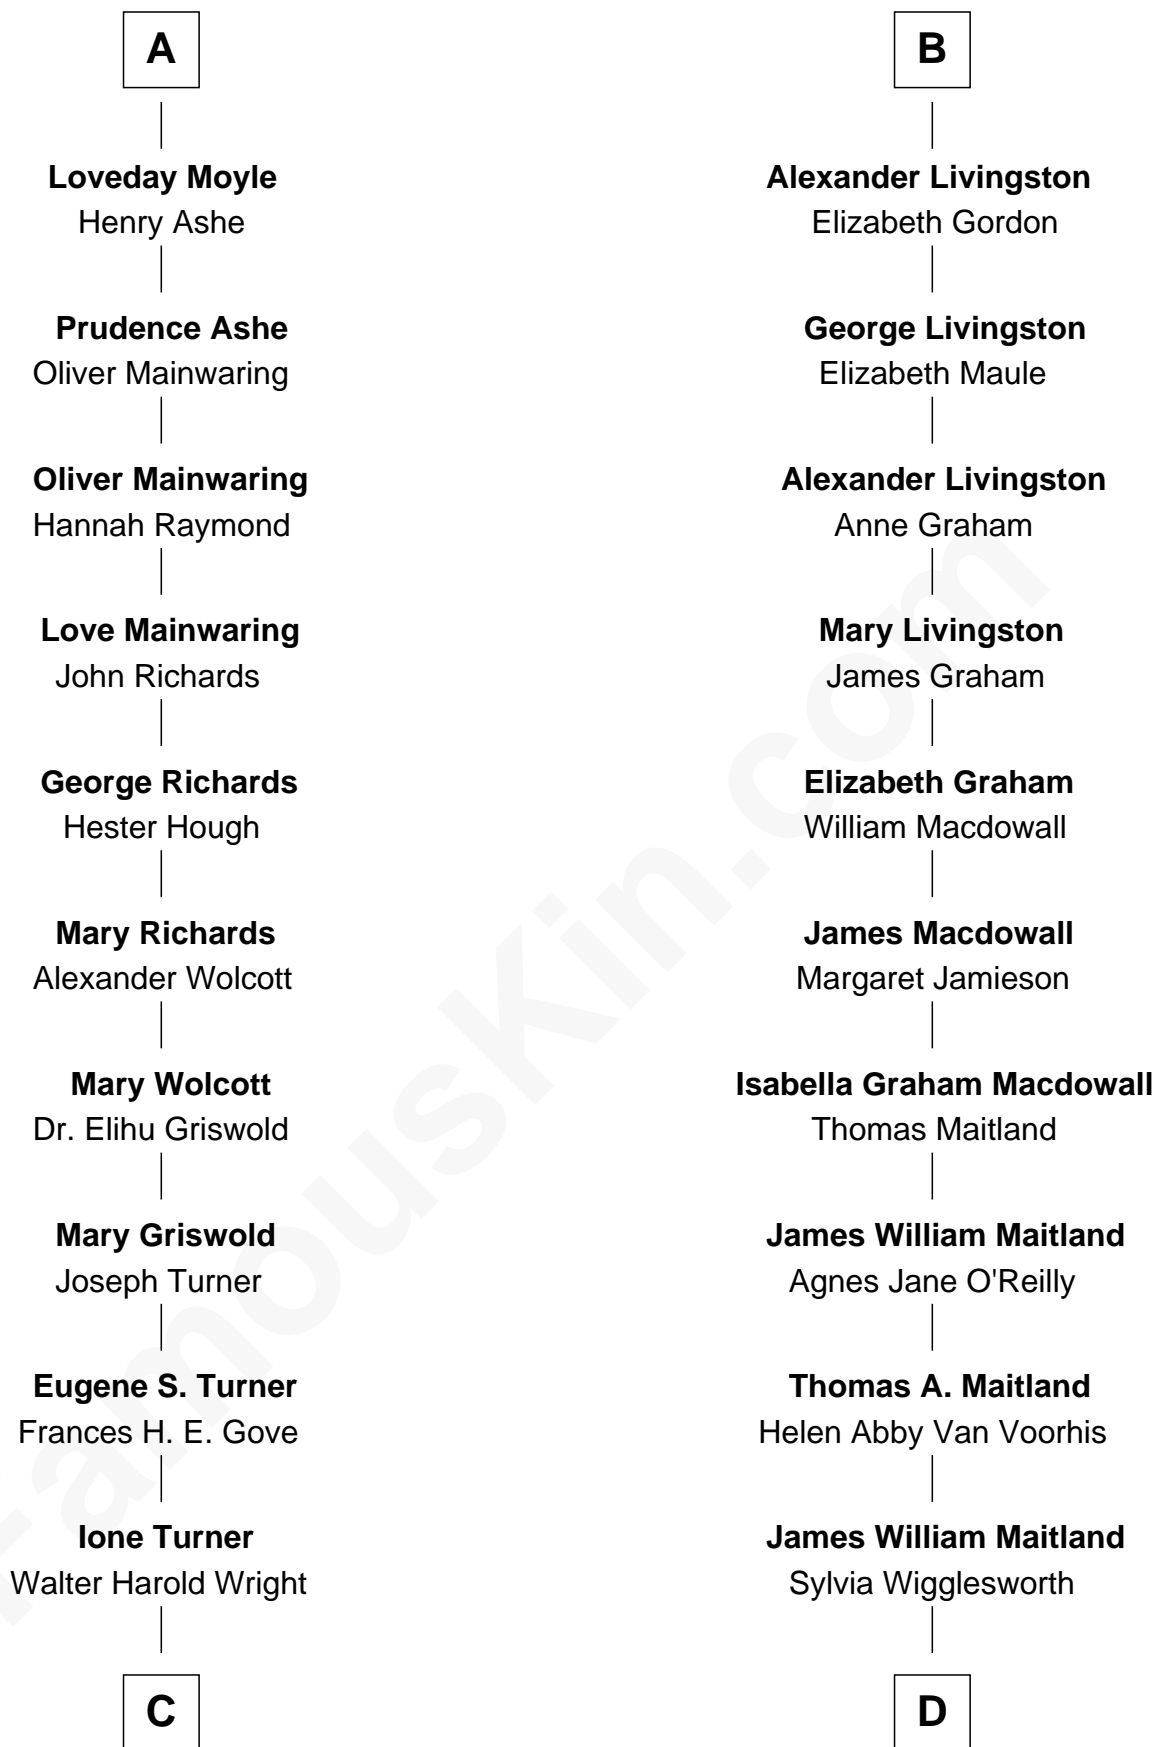

FamousKin.com Relationship Chart of

Ed Helms

TV and Movie Actor

18th cousin 2 times removed of

Howard Dean

79th Governor of Vermont

C

Inez Emeline Wright
George Pullen Jackson

Frances Helen Jackson
Fitzgerald Sale Parker

Pamela Ann Parker
John A. Helms

Ed Helms
TV and Movie Actor

D

Andrea Belden Maitland
Howard Brush Dean

Howard Dean
79th Governor of Vermont