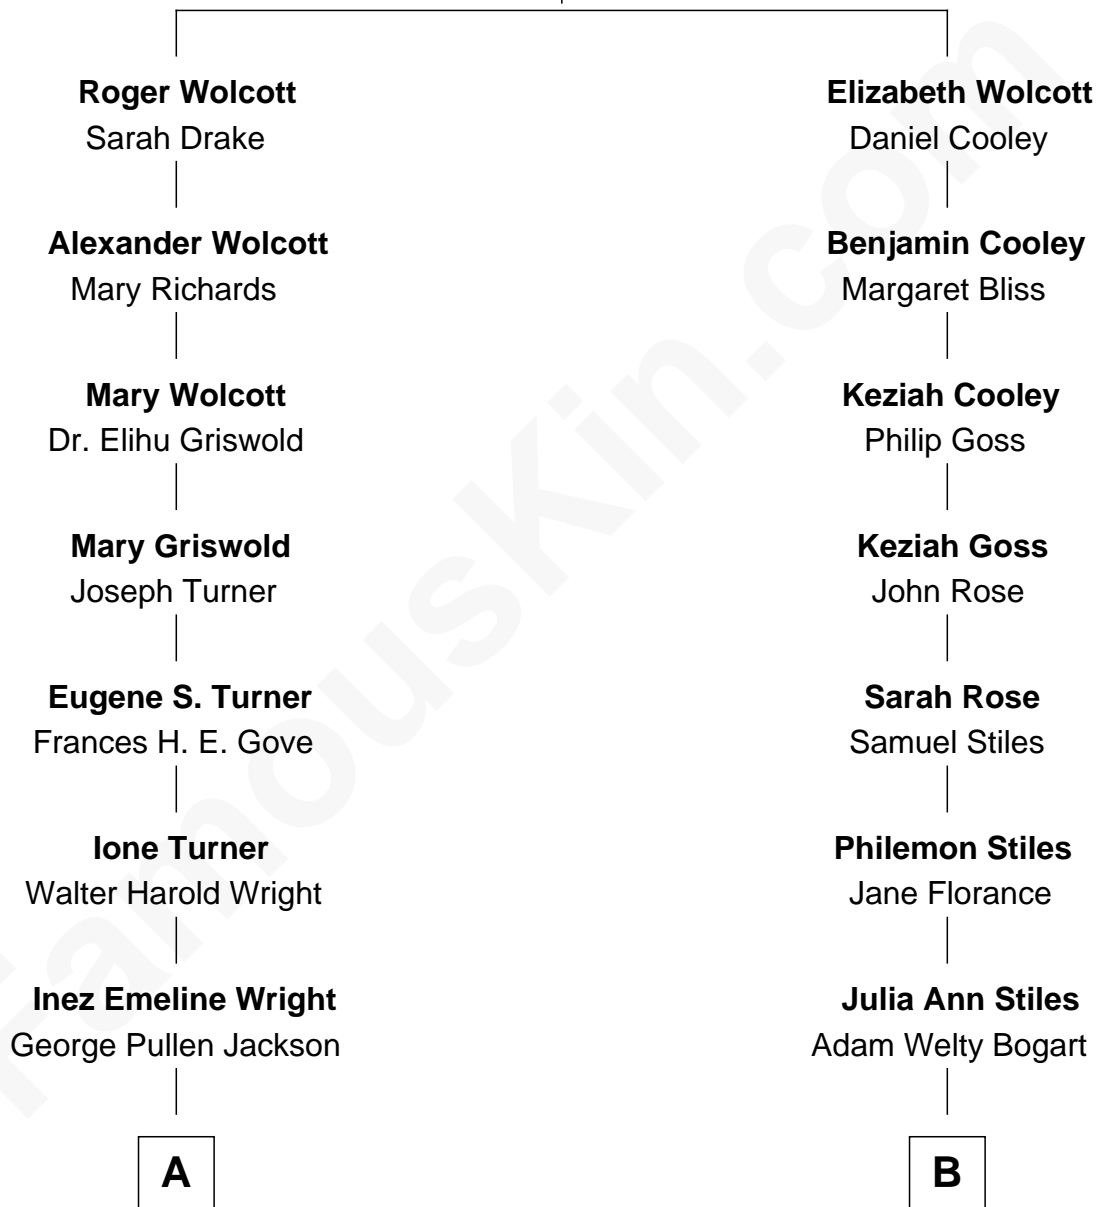

FamousKin.com Relationship Chart of

Ed Helms

TV and Movie Actor

8th cousin 1 time removed of

Humphrey Bogart

Movie Actor

Simon Wolcott

Martha Pitkin

FamousKin.com