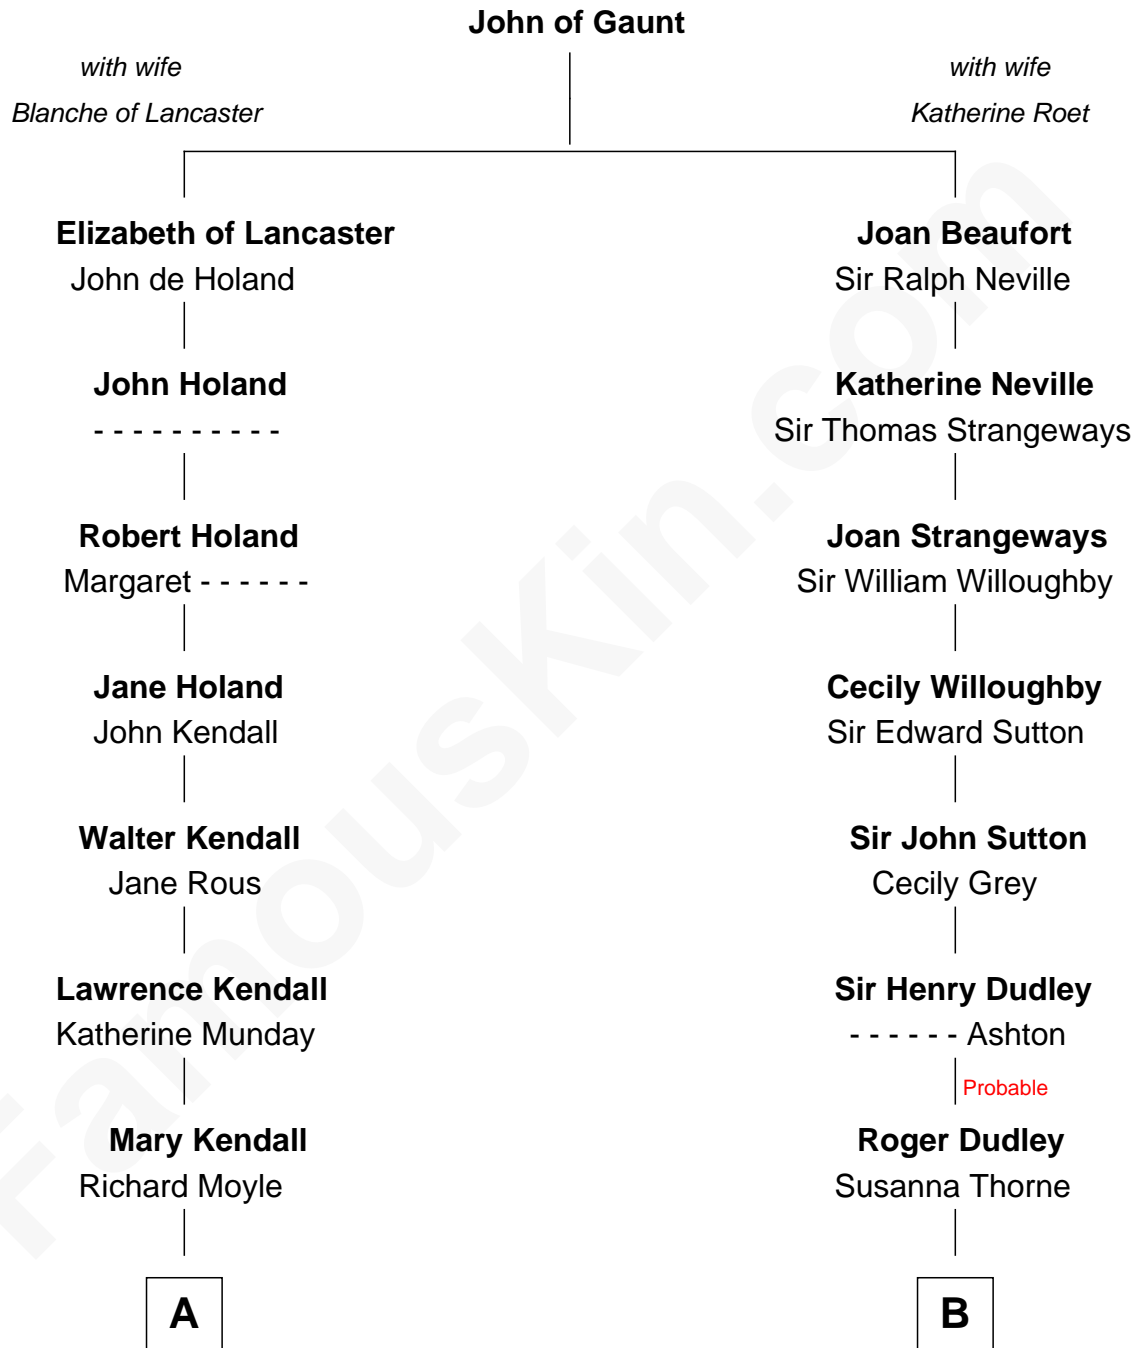

FamousKin.com Relationship Chart of

Ed Helms

TV and Movie Actor

17th cousin 3 times removed of

Humphrey Bogart

Movie Actor

C

Inez Emeline Wright
George Pullen Jackson