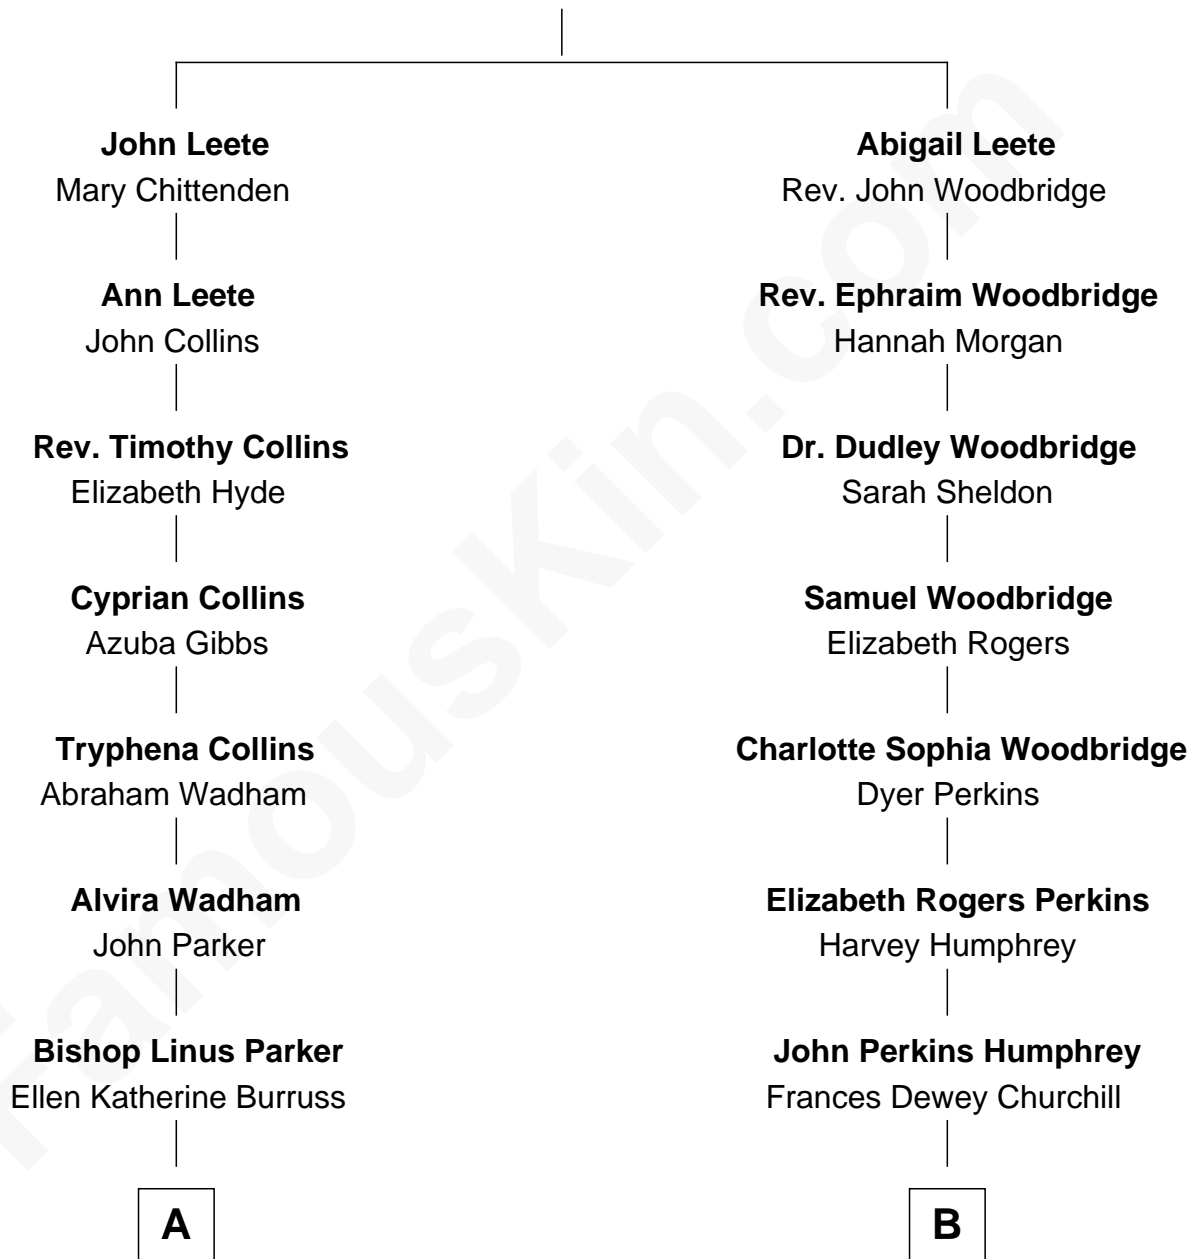

FamousKin.com Relationship Chart of

Ed Helms

TV and Movie Actor

8th cousin 2 times removed of

Humphrey Bogart

Movie Actor

Gov. William Leete

Anna Payne

FamousKin.com