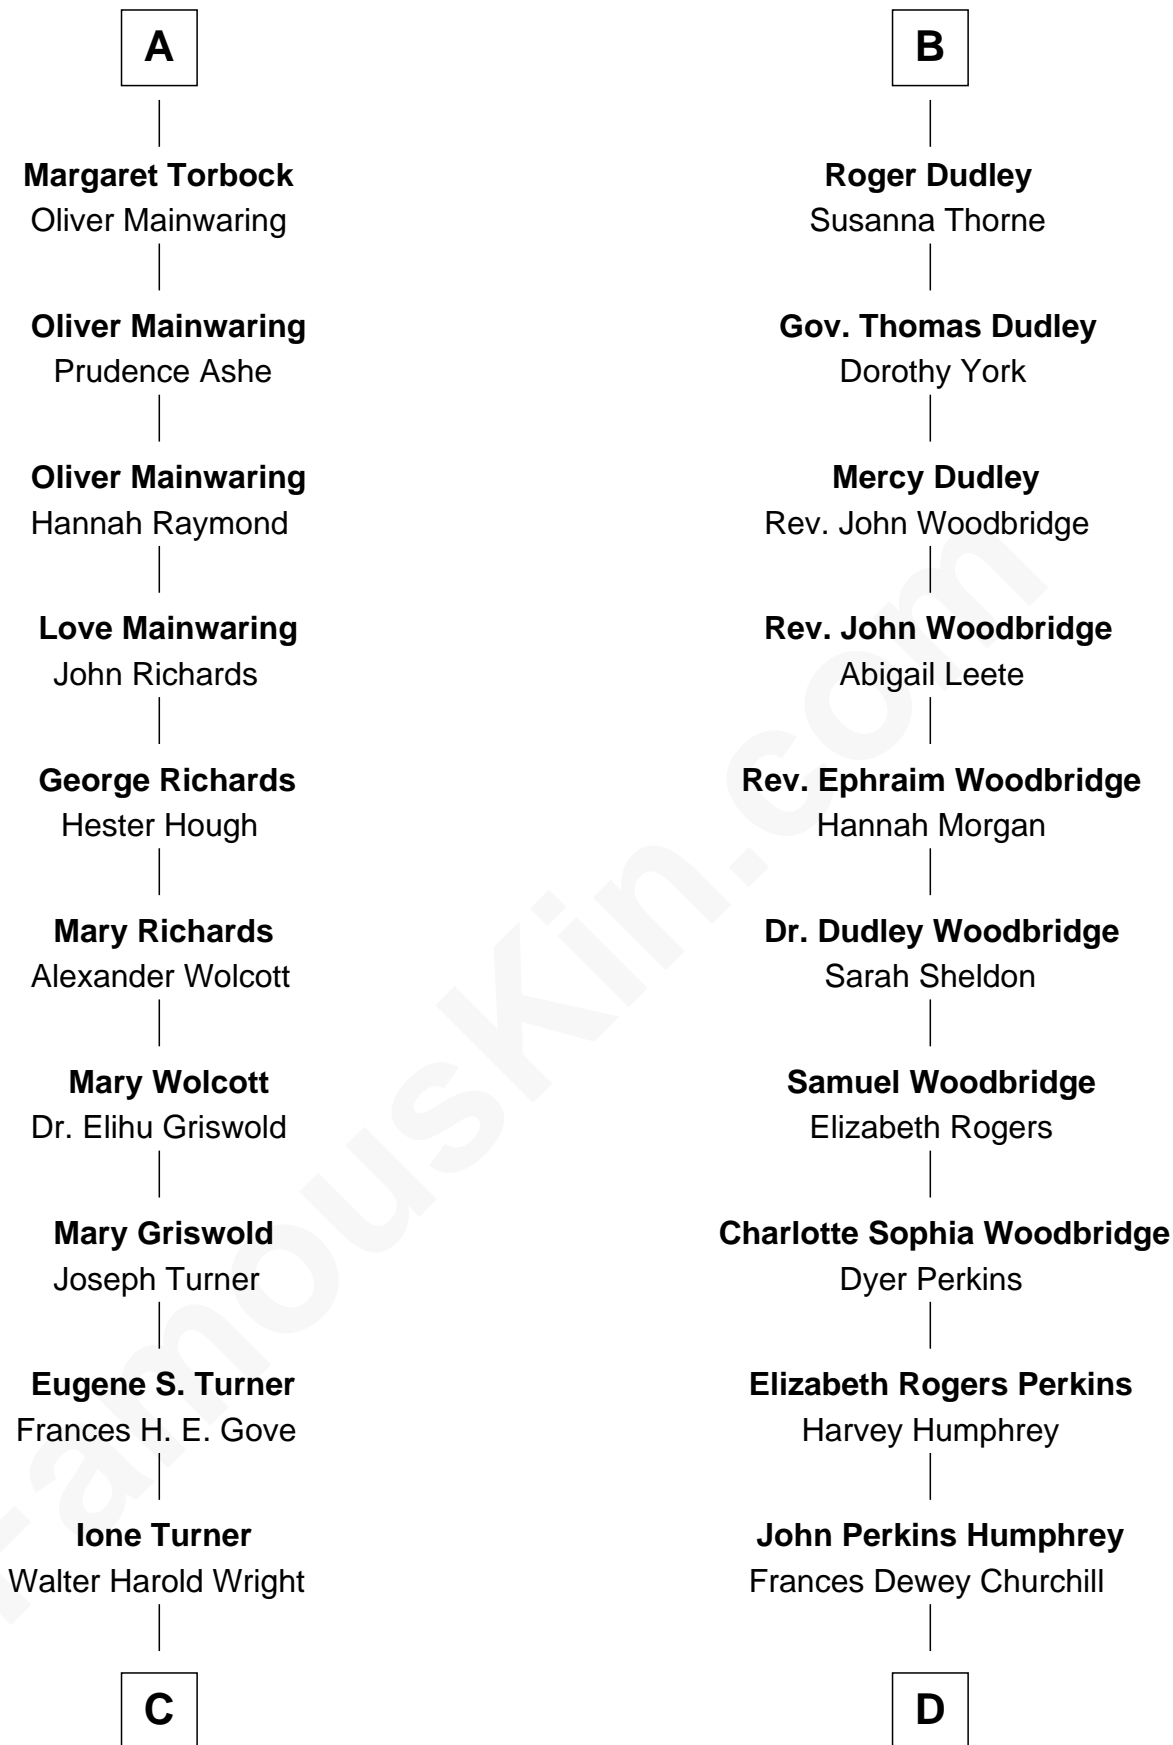

# FamousKin.com Relationship Chart of

**Ed Helms**

*TV and Movie Actor*

18th cousin 2 times removed of

**Humphrey Bogart**

*Movie Actor*

**Richard Fitzalan**  
Eleanor Plantagenet

**Sir Richard Fitzalan**  
Elizabeth de Bohun

**Elizabeth Fitzalan**  
Sir Robert Goushill

**Joan Goushill**  
Sir Thomas Stanley

**Sir John Stanley**  
Elizabeth Weever

**Margery Stanley**  
Sir William Torbock

**Thomas Torbock**  
Elizabeth Moore

**William Torbock**  
Catherine Gerard

**A**

**Alice Fitzalan**  
Sir Thomas de Holand

**Eleanor Holand**  
Edward Cherleton

**Joyce Cherleton**  
Sir John Tiptoft

**Joyce Tiptoft**  
Sir Edmund Sutton

**Sir Edward Sutton**  
Cecily Willoughby

**Sir John Sutton**  
Cecily Grey

**Sir Henry Dudley**  
----- Ashton

Probable

**B**

**C**

**Inez Emeline Wright**  
George Pullen Jackson

**Frances Helen Jackson**  
Fitzgerald Sale Parker

**Pamela Ann Parker**  
John A. Helms

**Ed Helms**  
*TV and Movie Actor*