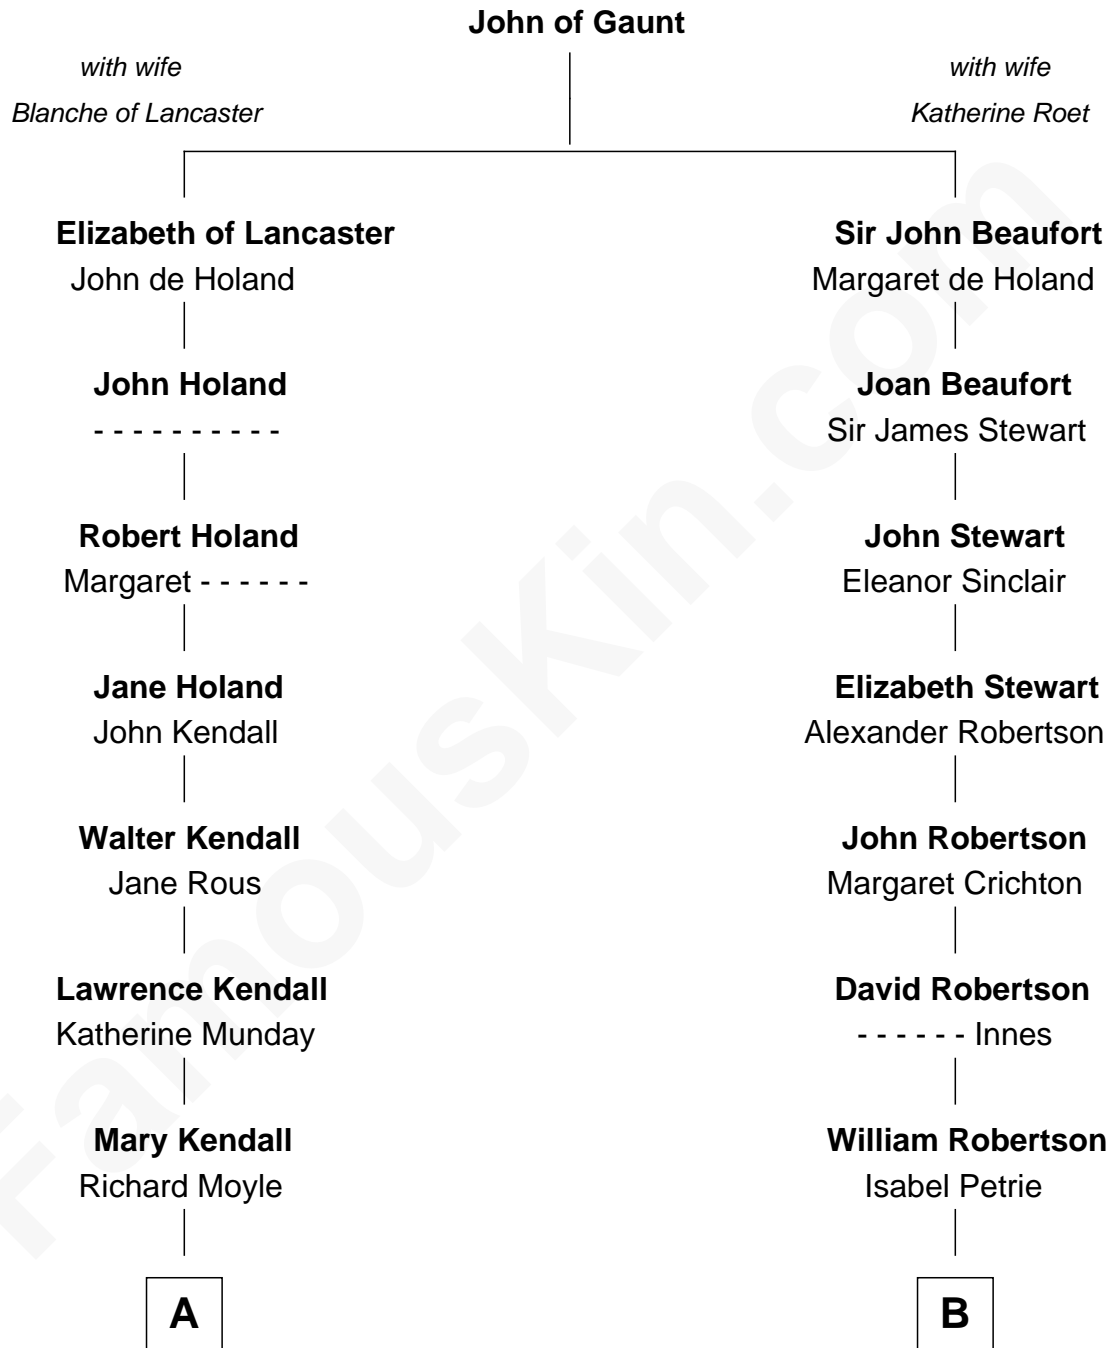

FamousKin.com Relationship Chart of

Ed Helms

TV and Movie Actor

10th cousin 10 times removed of

Patrick Henry

1st and 6th Governor of Virginia

C

Inez Emeline Wright
George Pullen Jackson