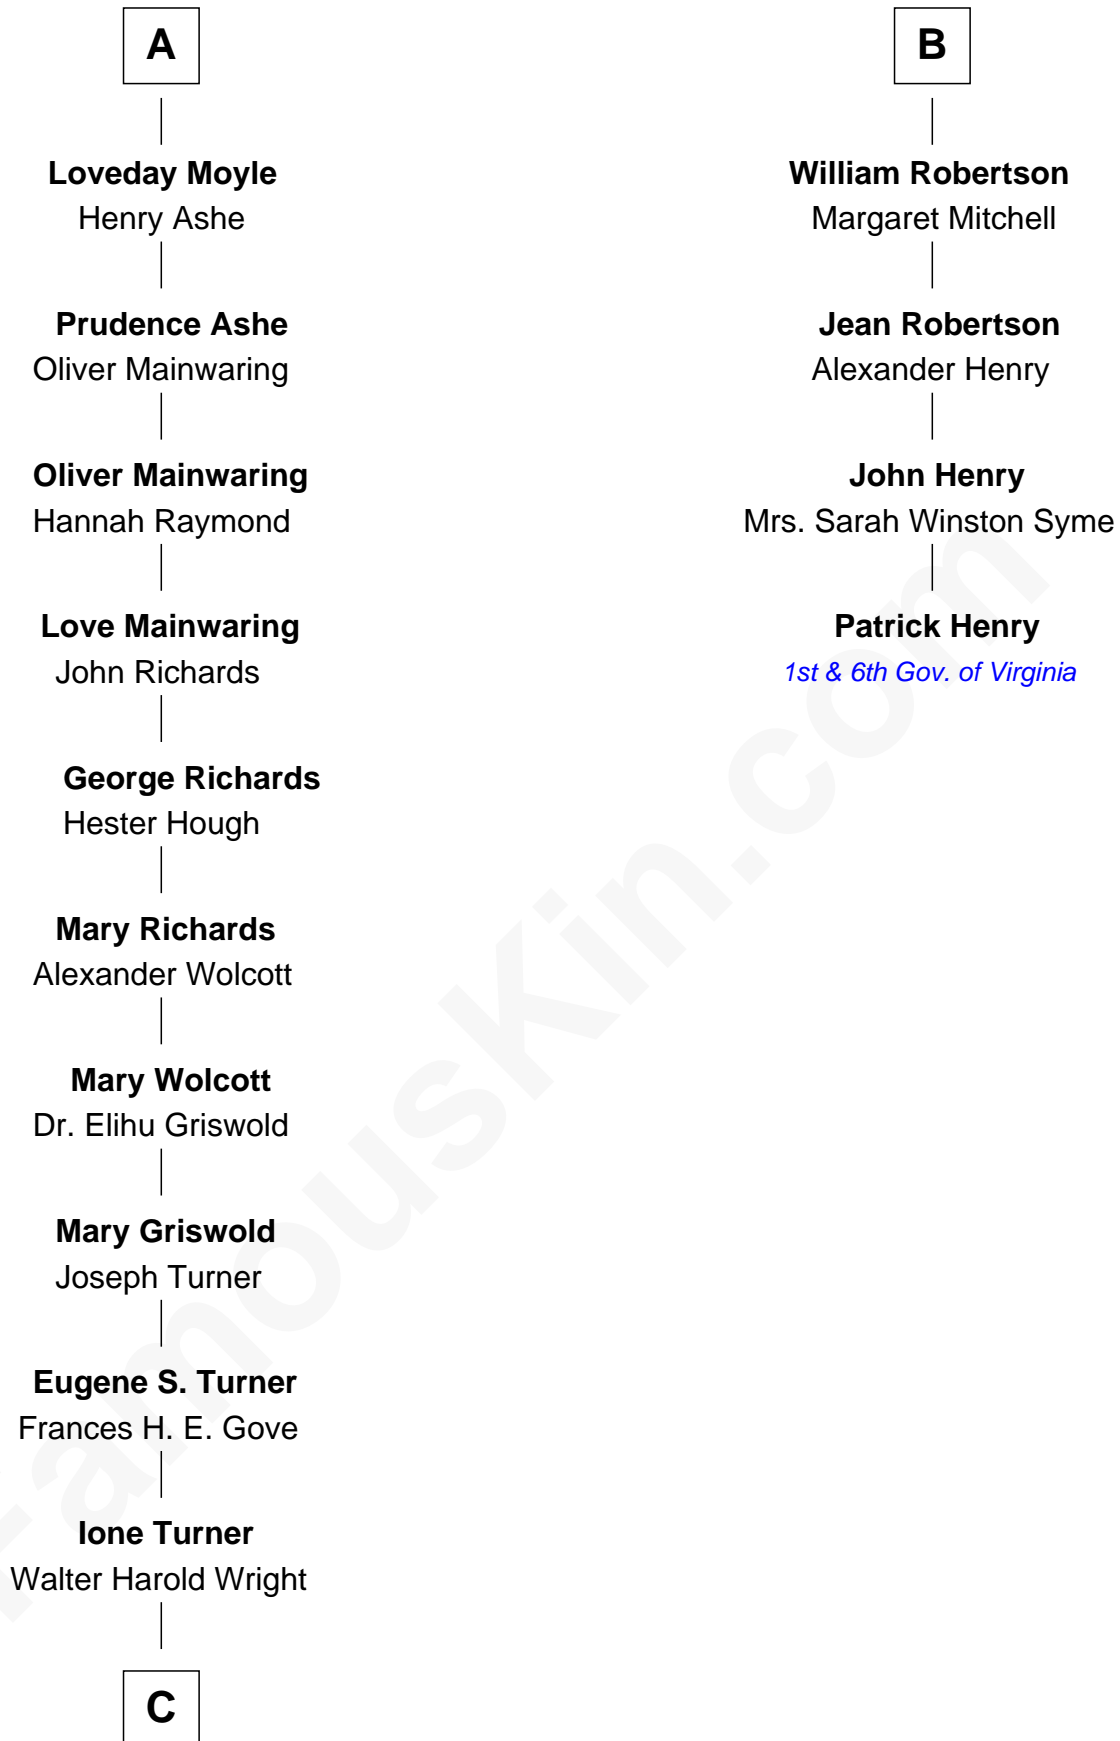

FamousKin.com Relationship Chart of

Ed Helms

TV and Movie Actor

10th cousin 10 times removed of

Patrick Henry

1st and 6th Governor of Virginia

C

Inez Emeline Wright
George Pullen Jackson