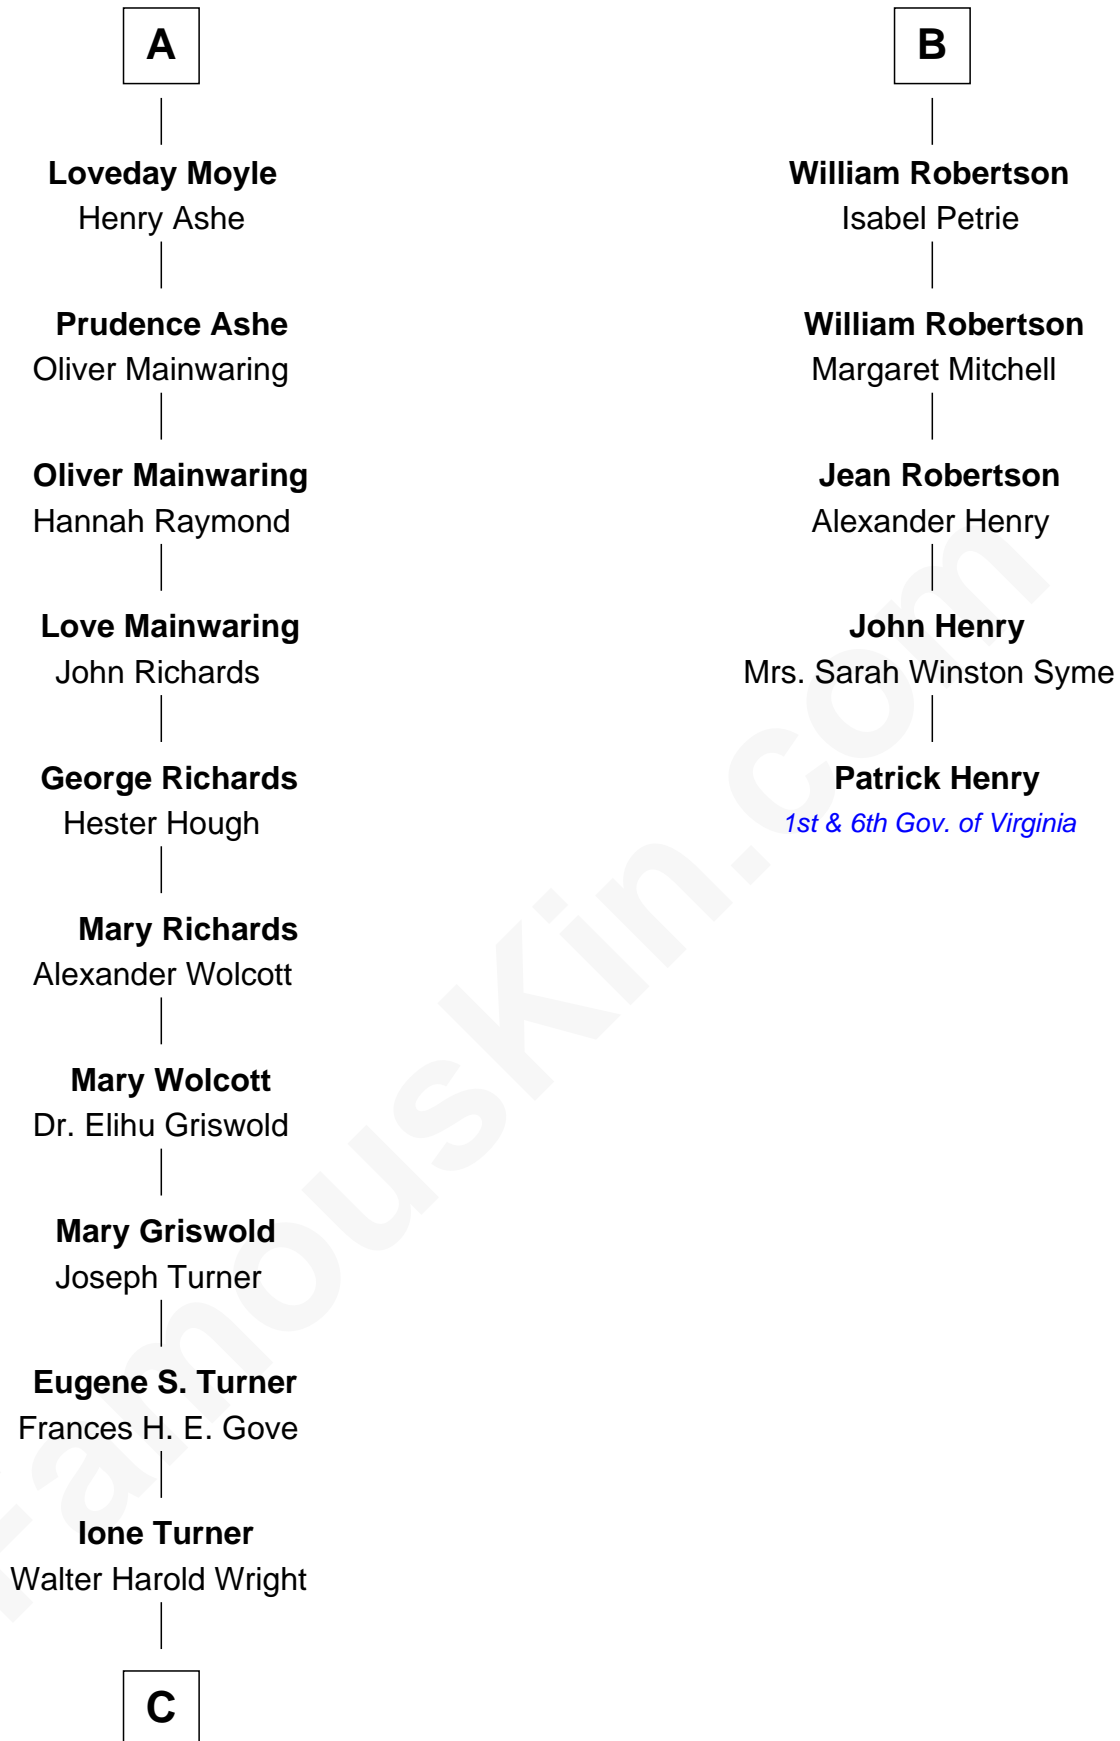

FamousKin.com Relationship Chart of

Ed Helms

TV and Movie Actor

11th cousin 9 times removed of

Patrick Henry

1st and 6th Governor of Virginia

C

Inez Emeline Wright
George Pullen Jackson