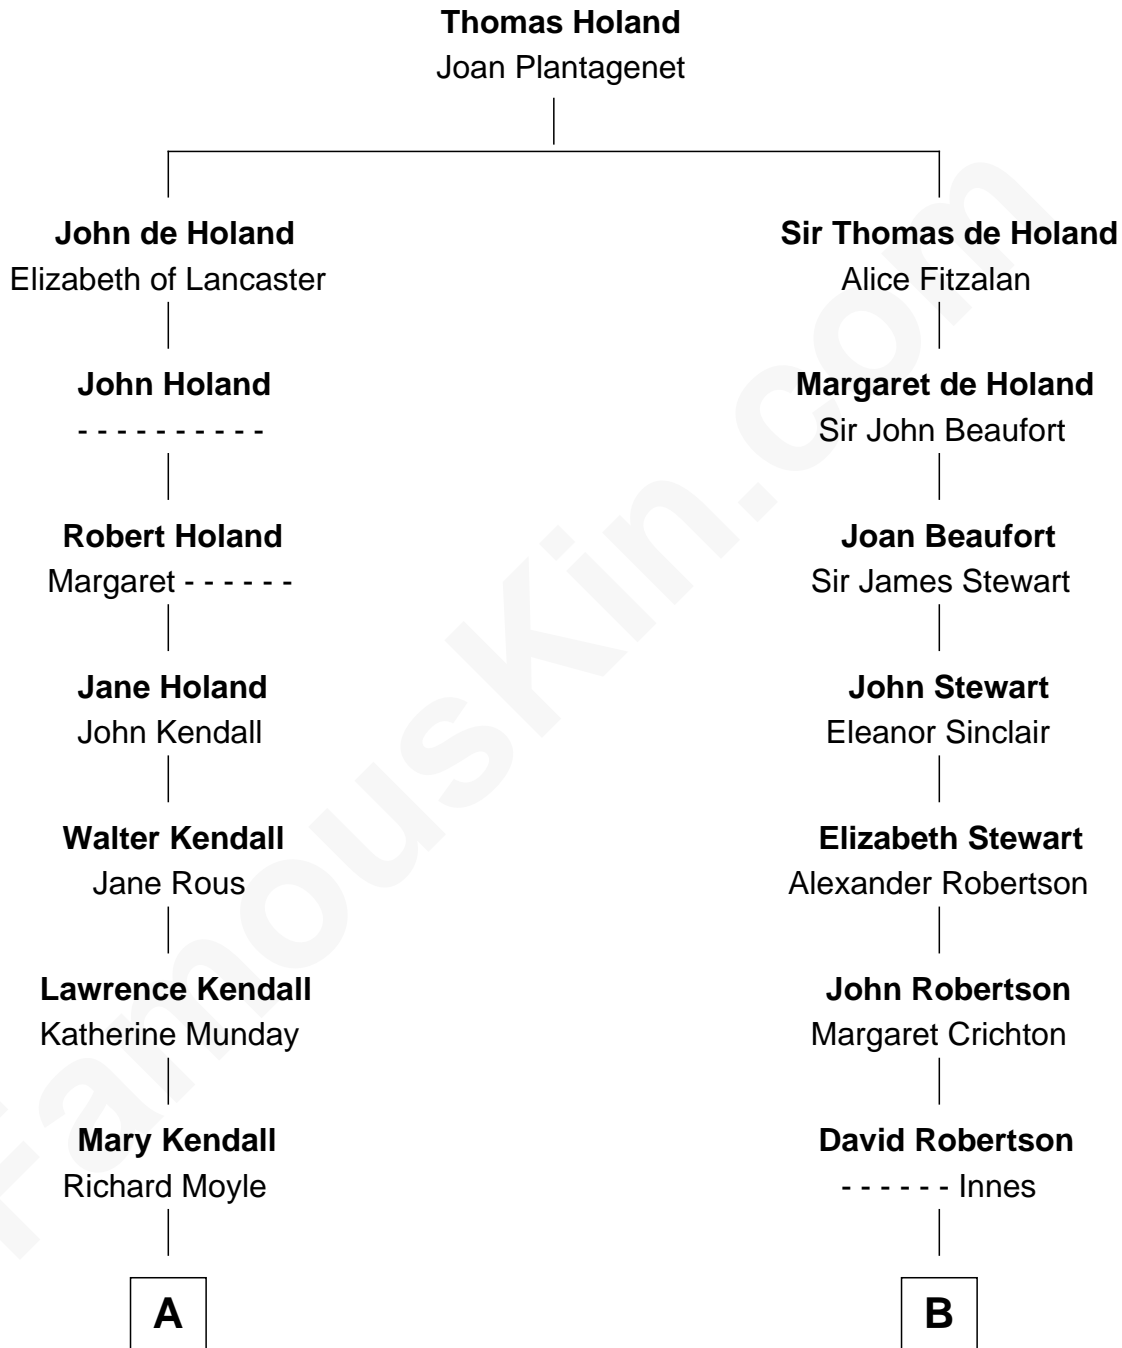

FamousKin.com Relationship Chart of

Ed Helms

TV and Movie Actor

11th cousin 9 times removed of

Patrick Henry

1st and 6th Governor of Virginia

C

Inez Emeline Wright
George Pullen Jackson