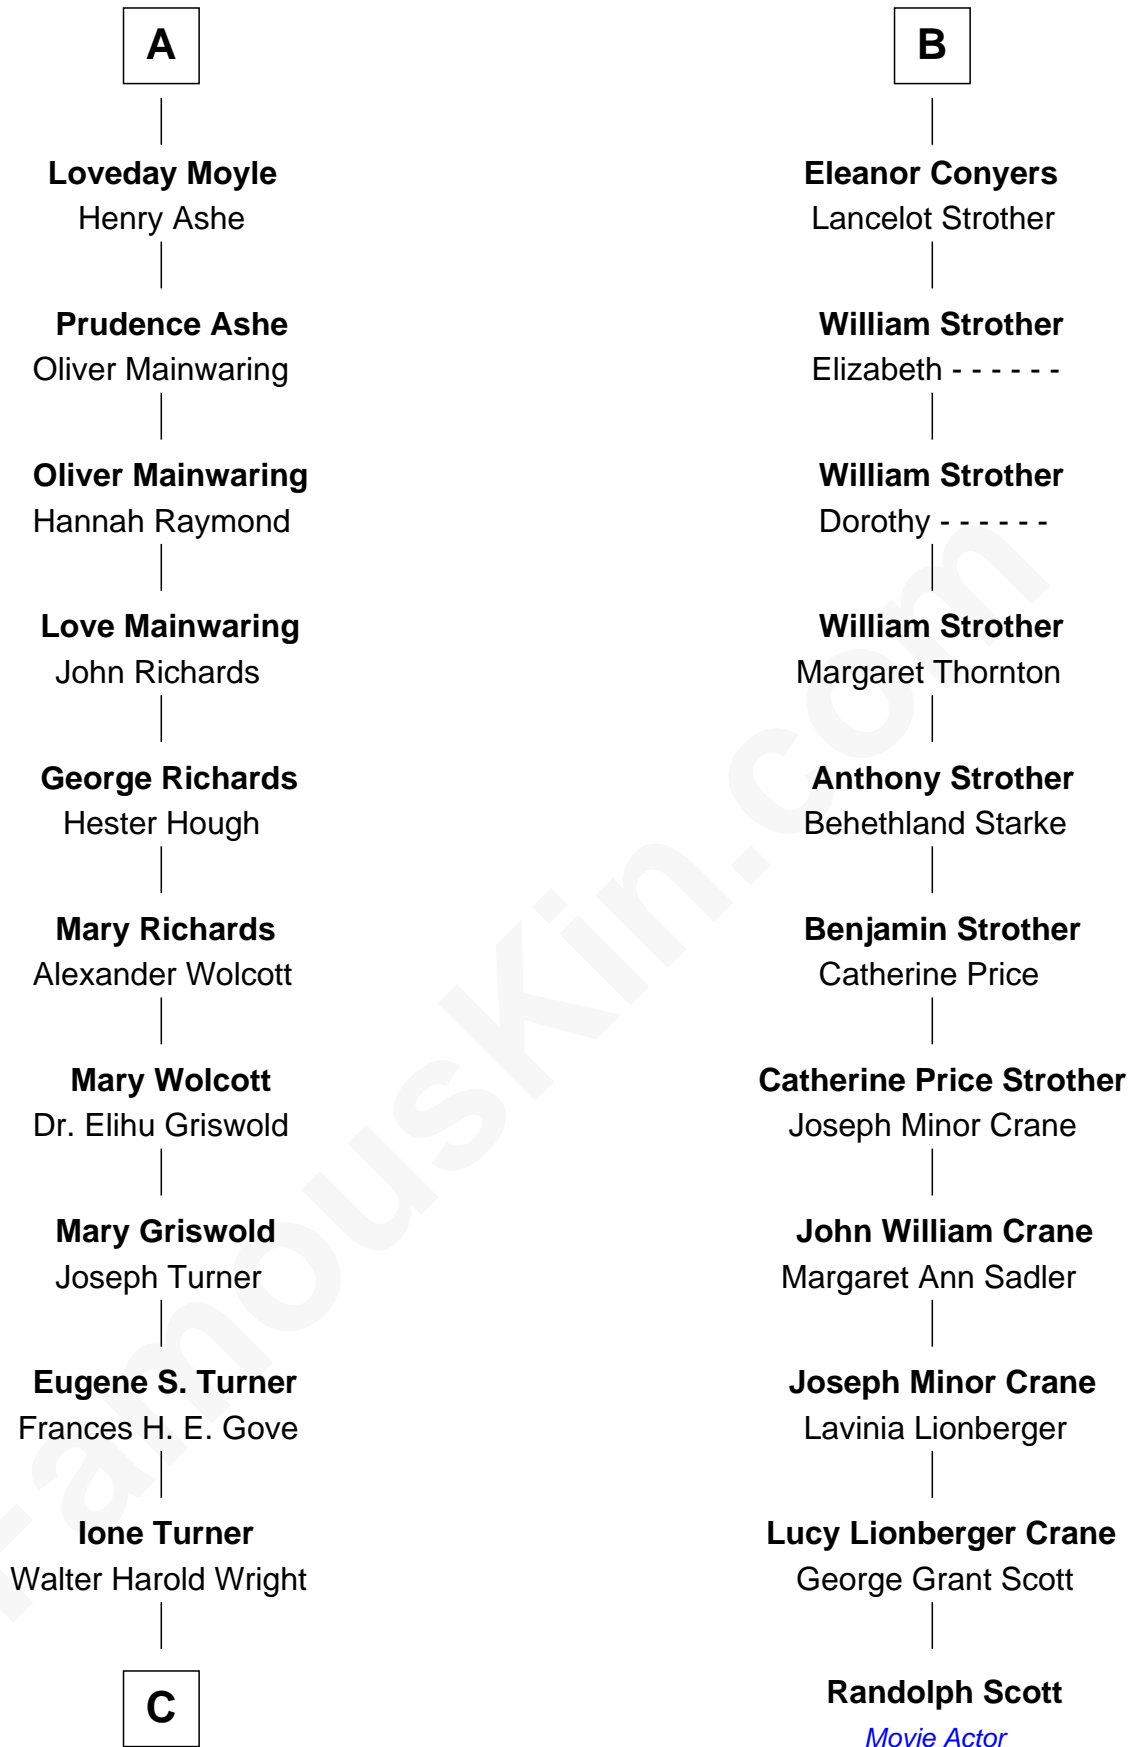

FamousKin.com Relationship Chart of

Ed Helms

TV and Movie Actor

17th cousin 3 times removed of

Randolph Scott

Movie Actor

John of Gaunt

*with wife
Blanche of Lancaster*

Walter Kendall

Jane Rous

Dorothy Neville

Sir John Dawney

Lawrence Kendall

Katherine Munday

Anne Dawney

Sir George Conyers

Mary Kendall

Richard Moyle

Sir John Conyers

Agnes Bowes

A

B

C

Inez Emeline Wright
George Pullen Jackson