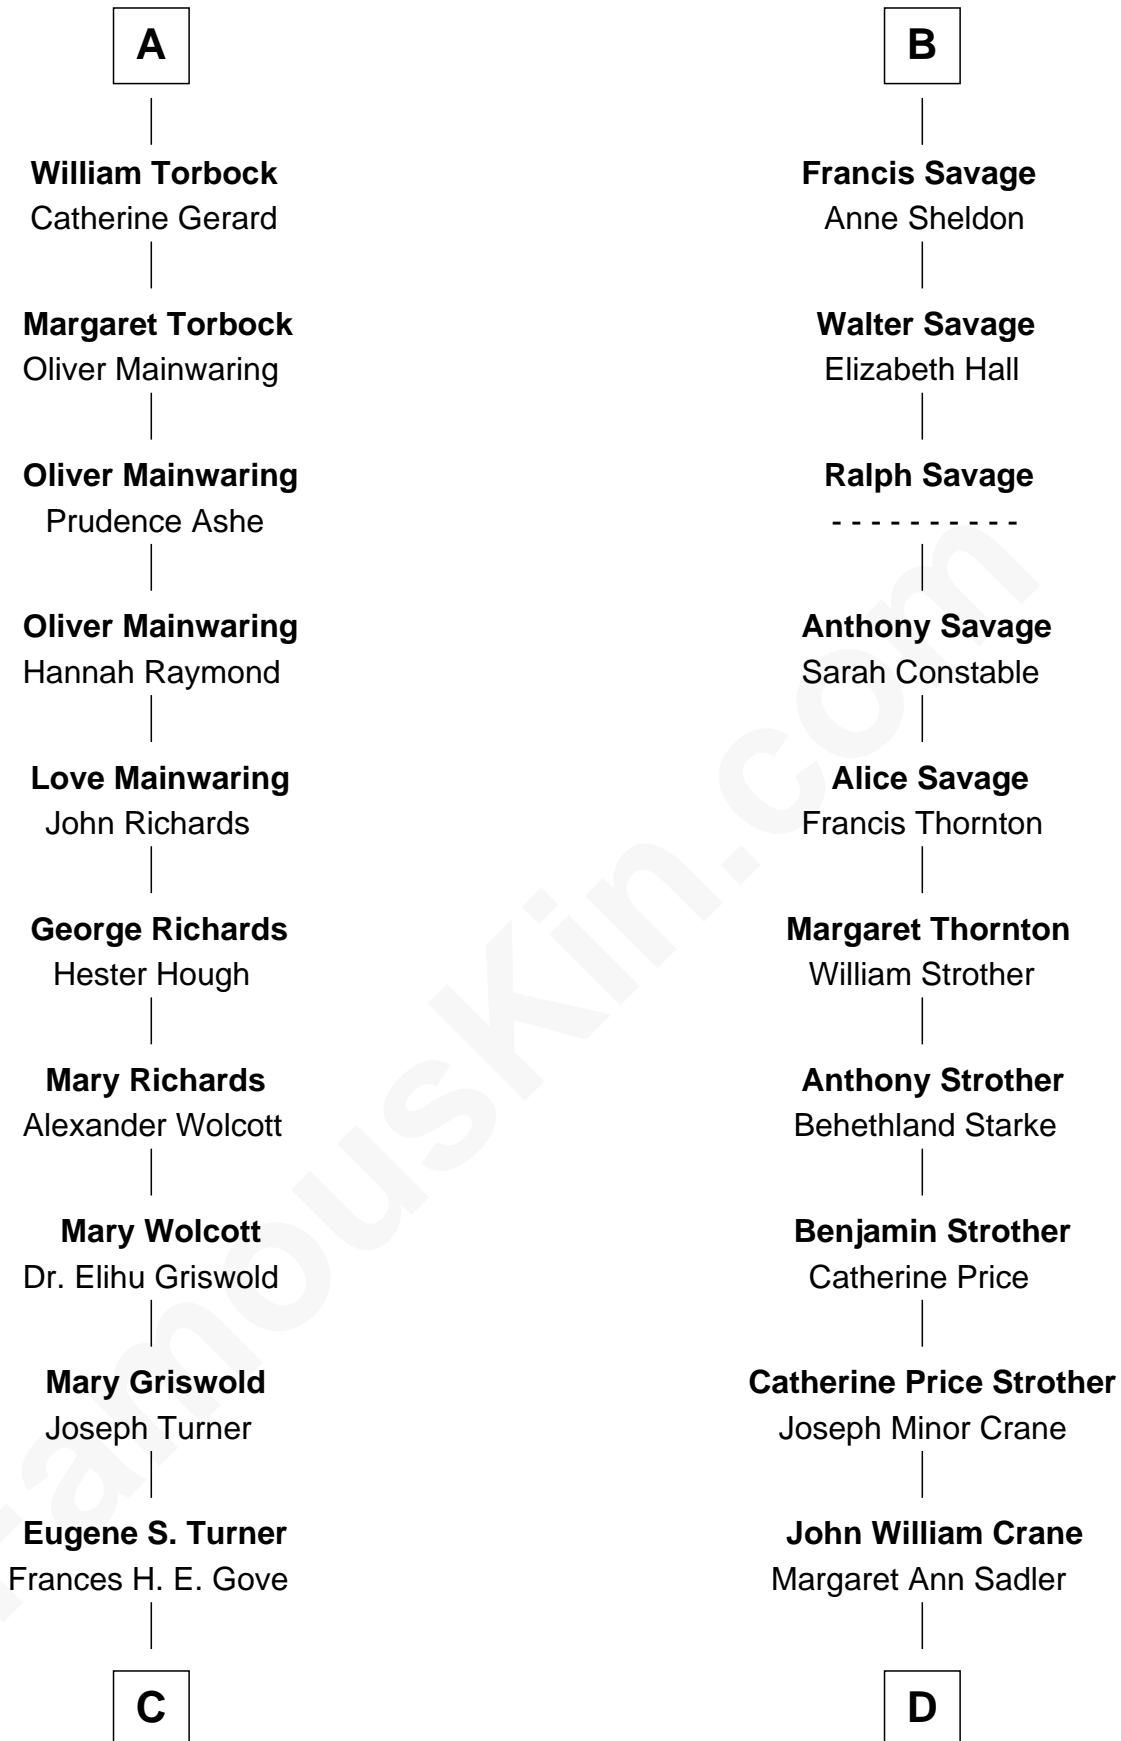

FamousKin.com Relationship Chart of

Ed Helms

TV and Movie Actor

19th cousin 2 times removed of

Randolph Scott

Movie Actor

Henry Plantagenet

Maud de Chaworth

Sir John Stanley

Elizabeth Weever

Margery Stanley

Sir William Torbock

Thomas Torbock

Elizabeth Moore

A

Eleanor Plantagenet

Sir John Savage

Sir Christopher Savage

Anne Stanley

Sir Christopher Savage

Anne Lygon

B

C

Ione Turner
Walter Harold Wright

Inez Emeline Wright
George Pullen Jackson

Frances Helen Jackson
Fitzgerald Sale Parker

Pamela Ann Parker
John A. Helms

Ed Helms
TV and Movie Actor

D

Joseph Minor Crane
Lavinia Lionberger

Lucy Lionberger Crane
George Grant Scott