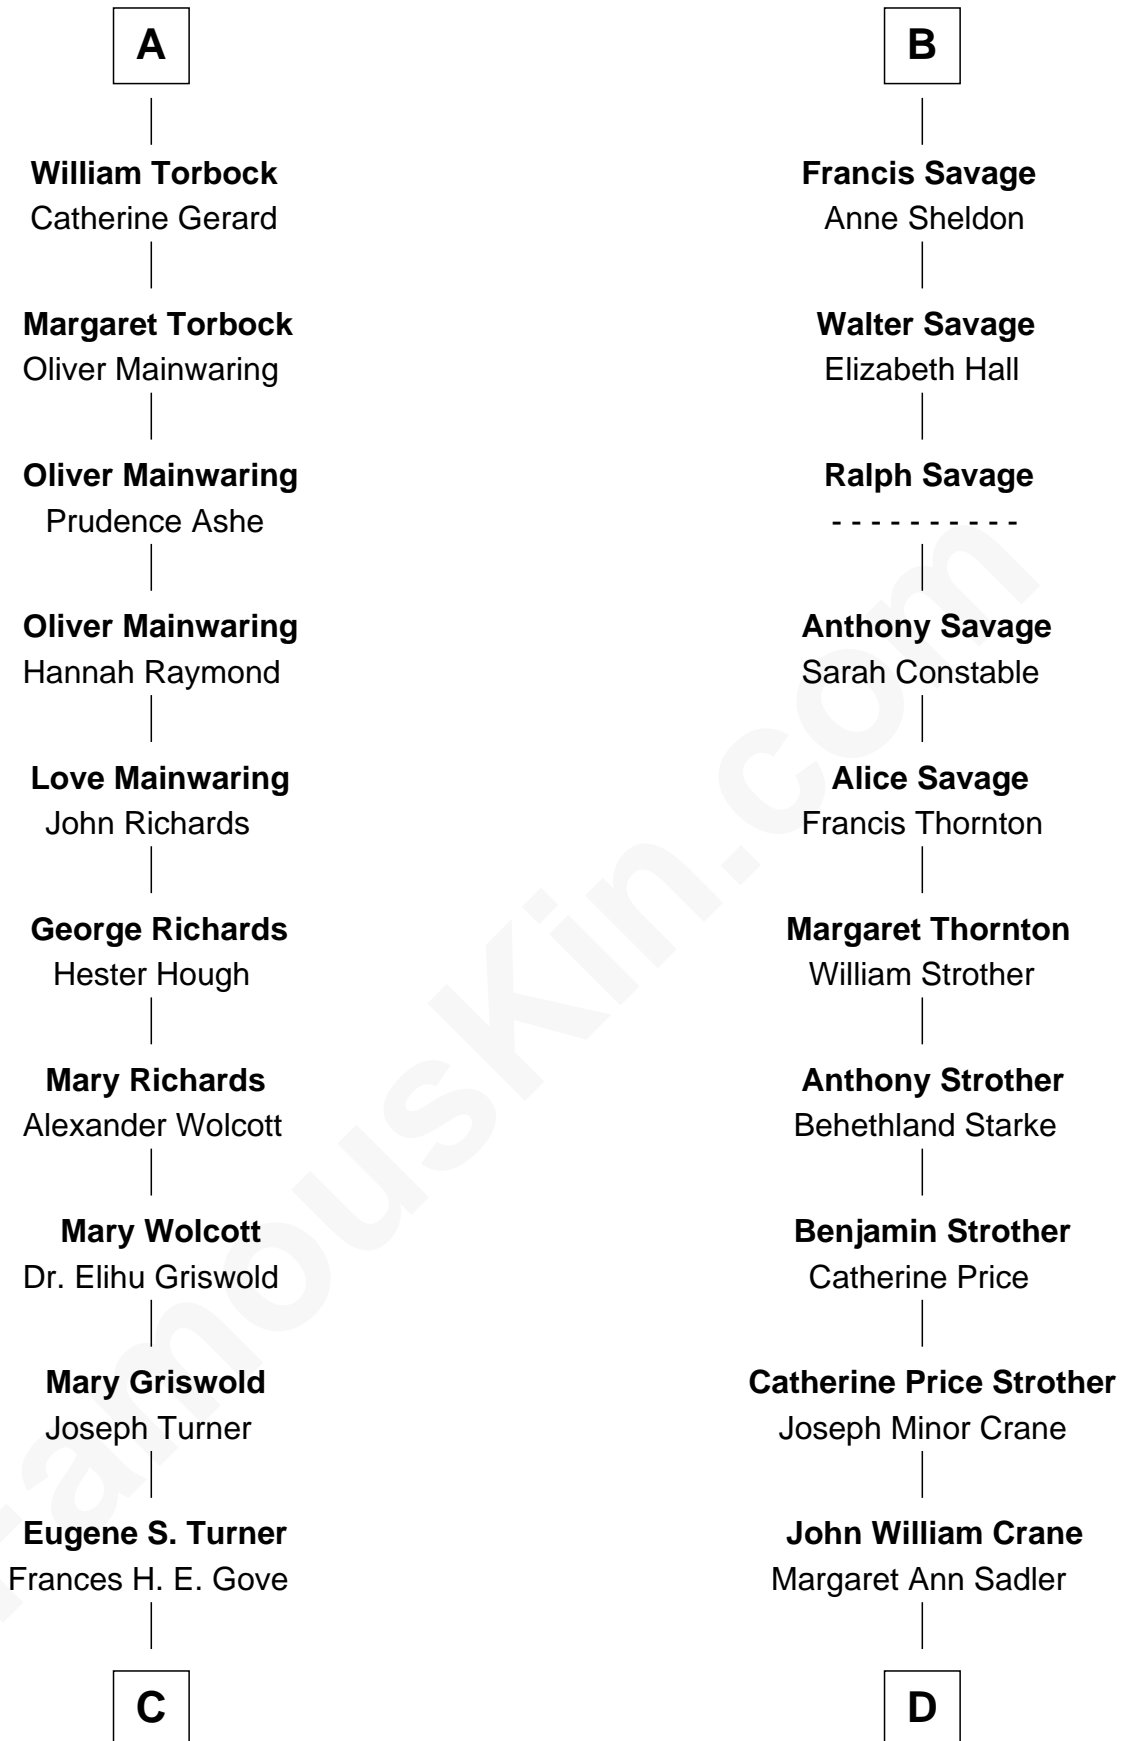

FamousKin.com Relationship Chart of

Ed Helms

TV and Movie Actor

19th cousin 2 times removed of

Randolph Scott

Movie Actor

Bartholomew de Badlesmere

Margaret de Clare

Sir John Stanley

Elizabeth Weever

Margery Stanley

Sir William Torbock

Thomas Torbock

Elizabeth Moore

A

Elizabeth de Badlesmere

Sir William de Bohun

Elizabeth de Bohun

Sir Richard Fitzalan

Elizabeth Fitzalan

Sir Robert Goushill

Joan Goushill

Sir Thomas Stanley

Katherine Stanley

Sir John Savage

Sir Christopher Savage

Anne Stanley

Sir Christopher Savage

Anne Lygon

B

C

Ione Turner
Walter Harold Wright