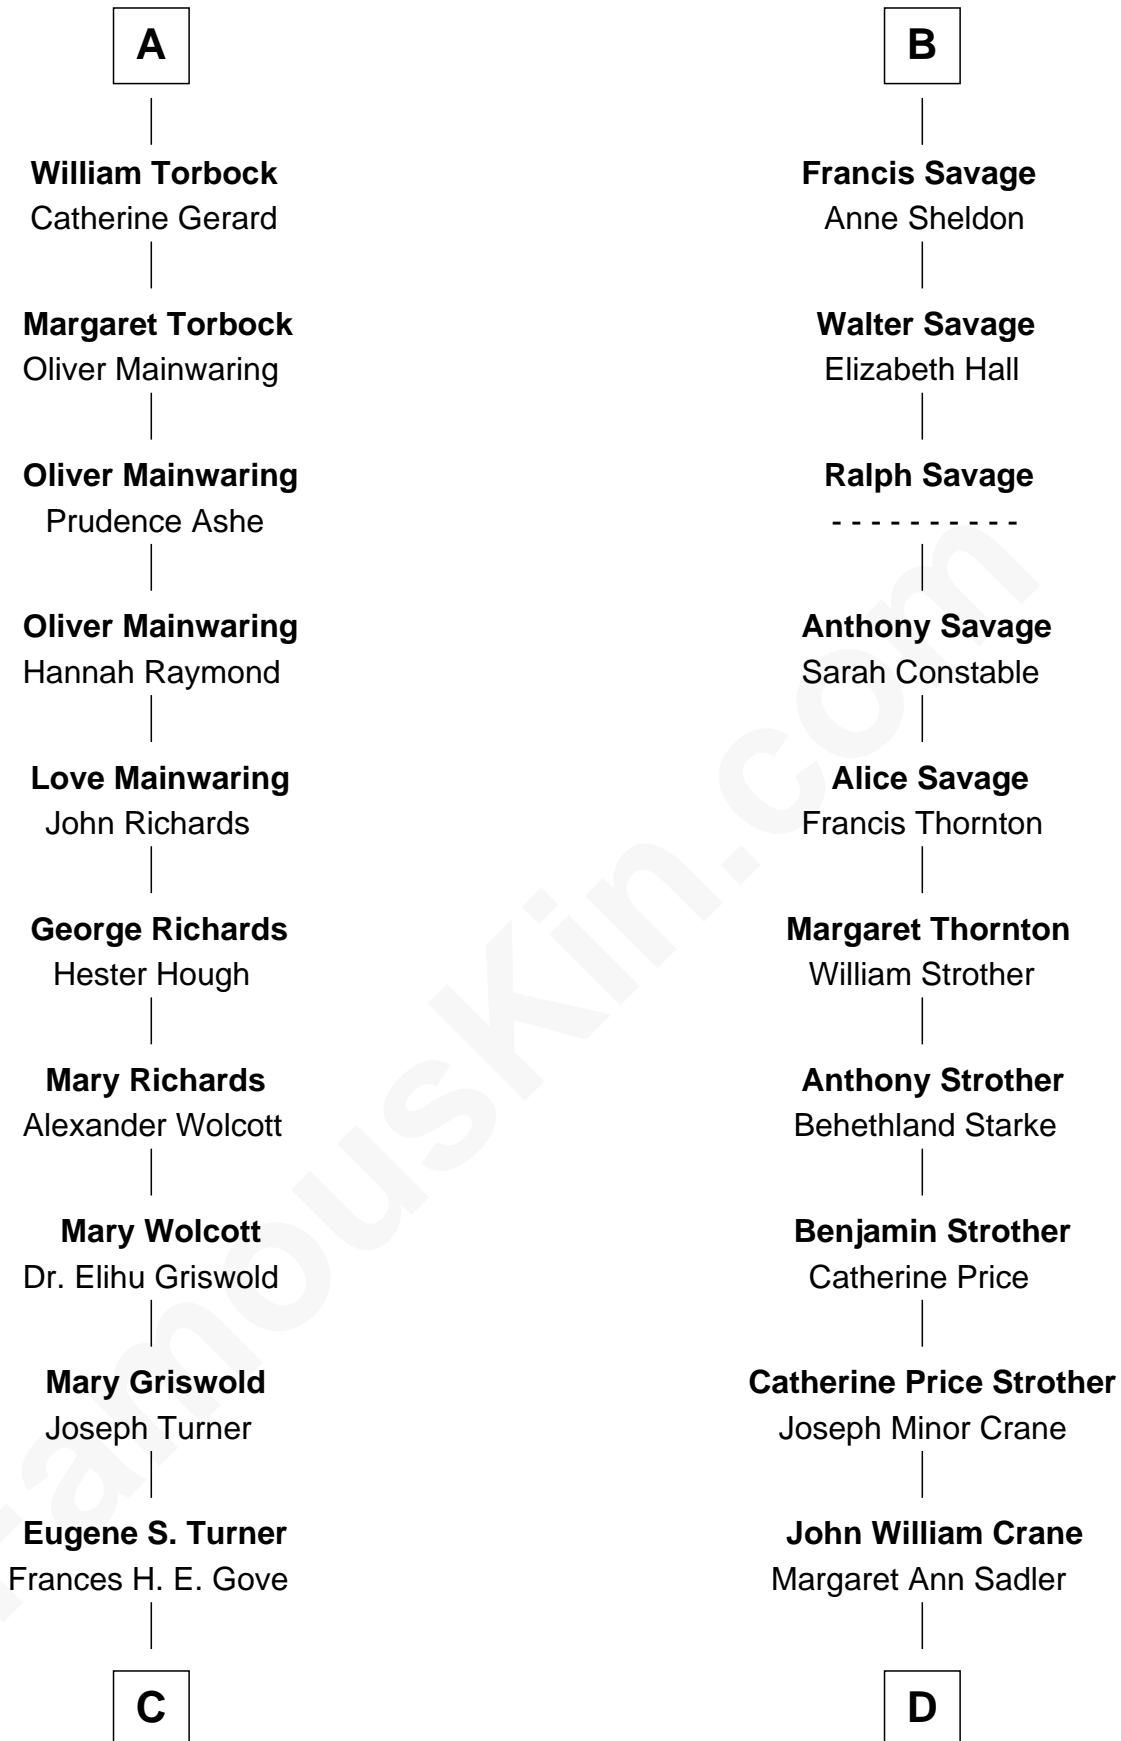

FamousKin.com Relationship Chart of

Ed Helms

TV and Movie Actor

19th cousin 2 times removed of

Randolph Scott

Movie Actor

Edmund Fitzalan

Alice de Warenne

Richard Fitzalan
Eleanor Plantagenet

Sir Richard Fitzalan
Elizabeth de Bohun

Elizabeth Fitzalan
Sir Robert Goushill

Joan Goushill
Sir Thomas Stanley

Sir John Stanley
Elizabeth Weever

Margery Stanley
Sir William Torbock

Thomas Torbock
Elizabeth Moore

A

Richard Fitzalan
Eleanor Plantagenet

Sir Richard Fitzalan
Elizabeth de Bohun

Elizabeth Fitzalan
Sir Robert Goushill

Joan Goushill
Sir Thomas Stanley

Katherine Stanley
Sir John Savage

Sir Christopher Savage
Anne Stanley

Sir Christopher Savage
Anne Lygon

B

C

Ione Turner
Walter Harold Wright

Inez Emeline Wright
George Pullen Jackson

Frances Helen Jackson
Fitzgerald Sale Parker

Pamela Ann Parker
John A. Helms