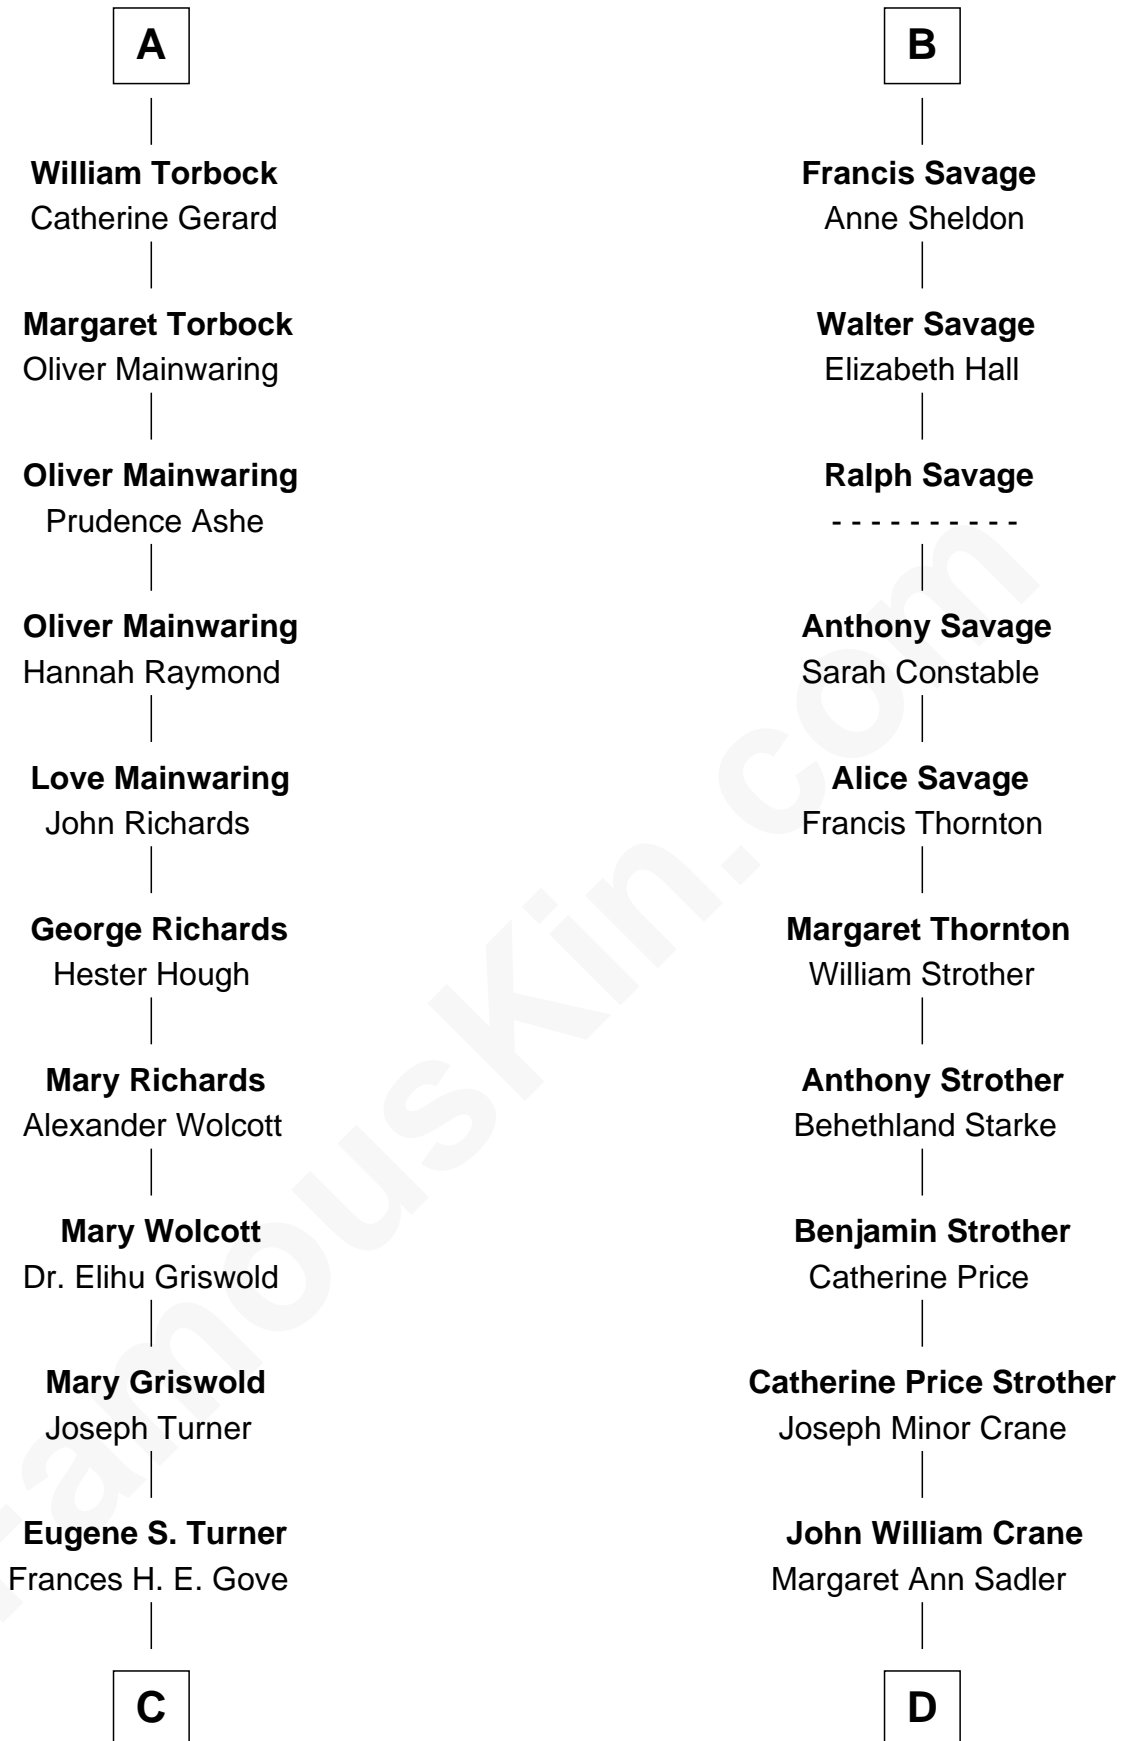

FamousKin.com Relationship Chart of

Ed Helms

TV and Movie Actor

19th cousin 2 times removed of

Randolph Scott

Movie Actor

Hugh de Mascy

C

Ione Turner
Walter Harold Wright

Inez Emeline Wright
George Pullen Jackson

Frances Helen Jackson
Fitzgerald Sale Parker

Pamela Ann Parker
John A. Helms

Ed Helms
TV and Movie Actor

D

Joseph Minor Crane
Lavinia Lionberger

Lucy Lionberger Crane
George Grant Scott

Randolph Scott
Movie Actor