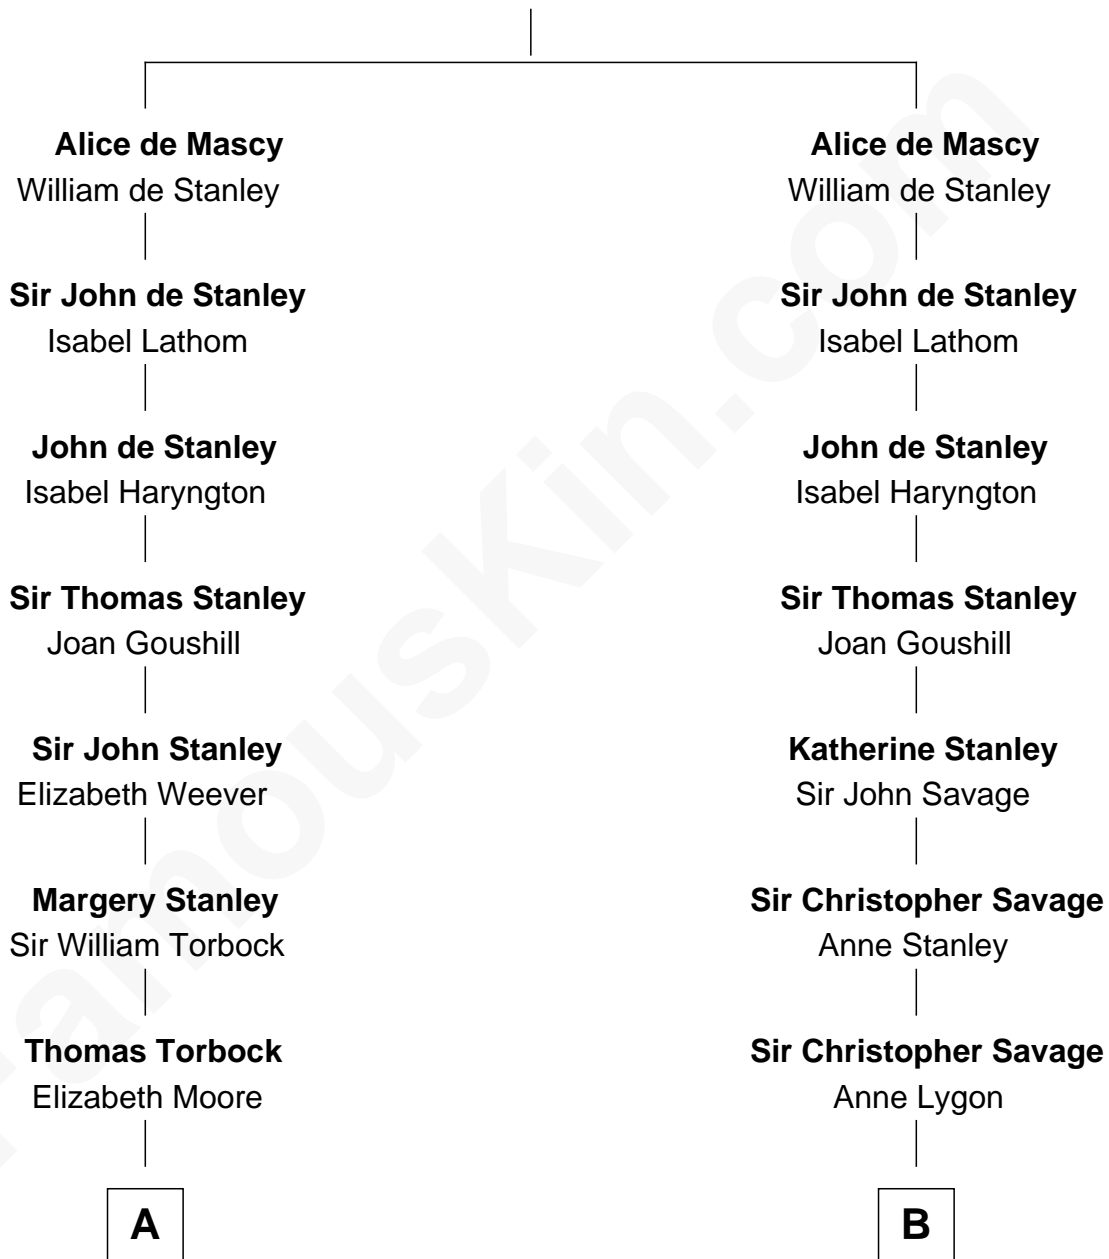

FamousKin.com Relationship Chart of

Ed Helms

TV and Movie Actor

19th cousin 2 times removed of

Randolph Scott

Movie Actor

Hugh de Mascy

C

Ione Turner
Walter Harold Wright

Inez Emeline Wright
George Pullen Jackson

Frances Helen Jackson
Fitzgerald Sale Parker

Pamela Ann Parker
John A. Helms

Ed Helms
TV and Movie Actor

D

Joseph Minor Crane
Lavinia Lionberger

Lucy Lionberger Crane
George Grant Scott

Randolph Scott
Movie Actor