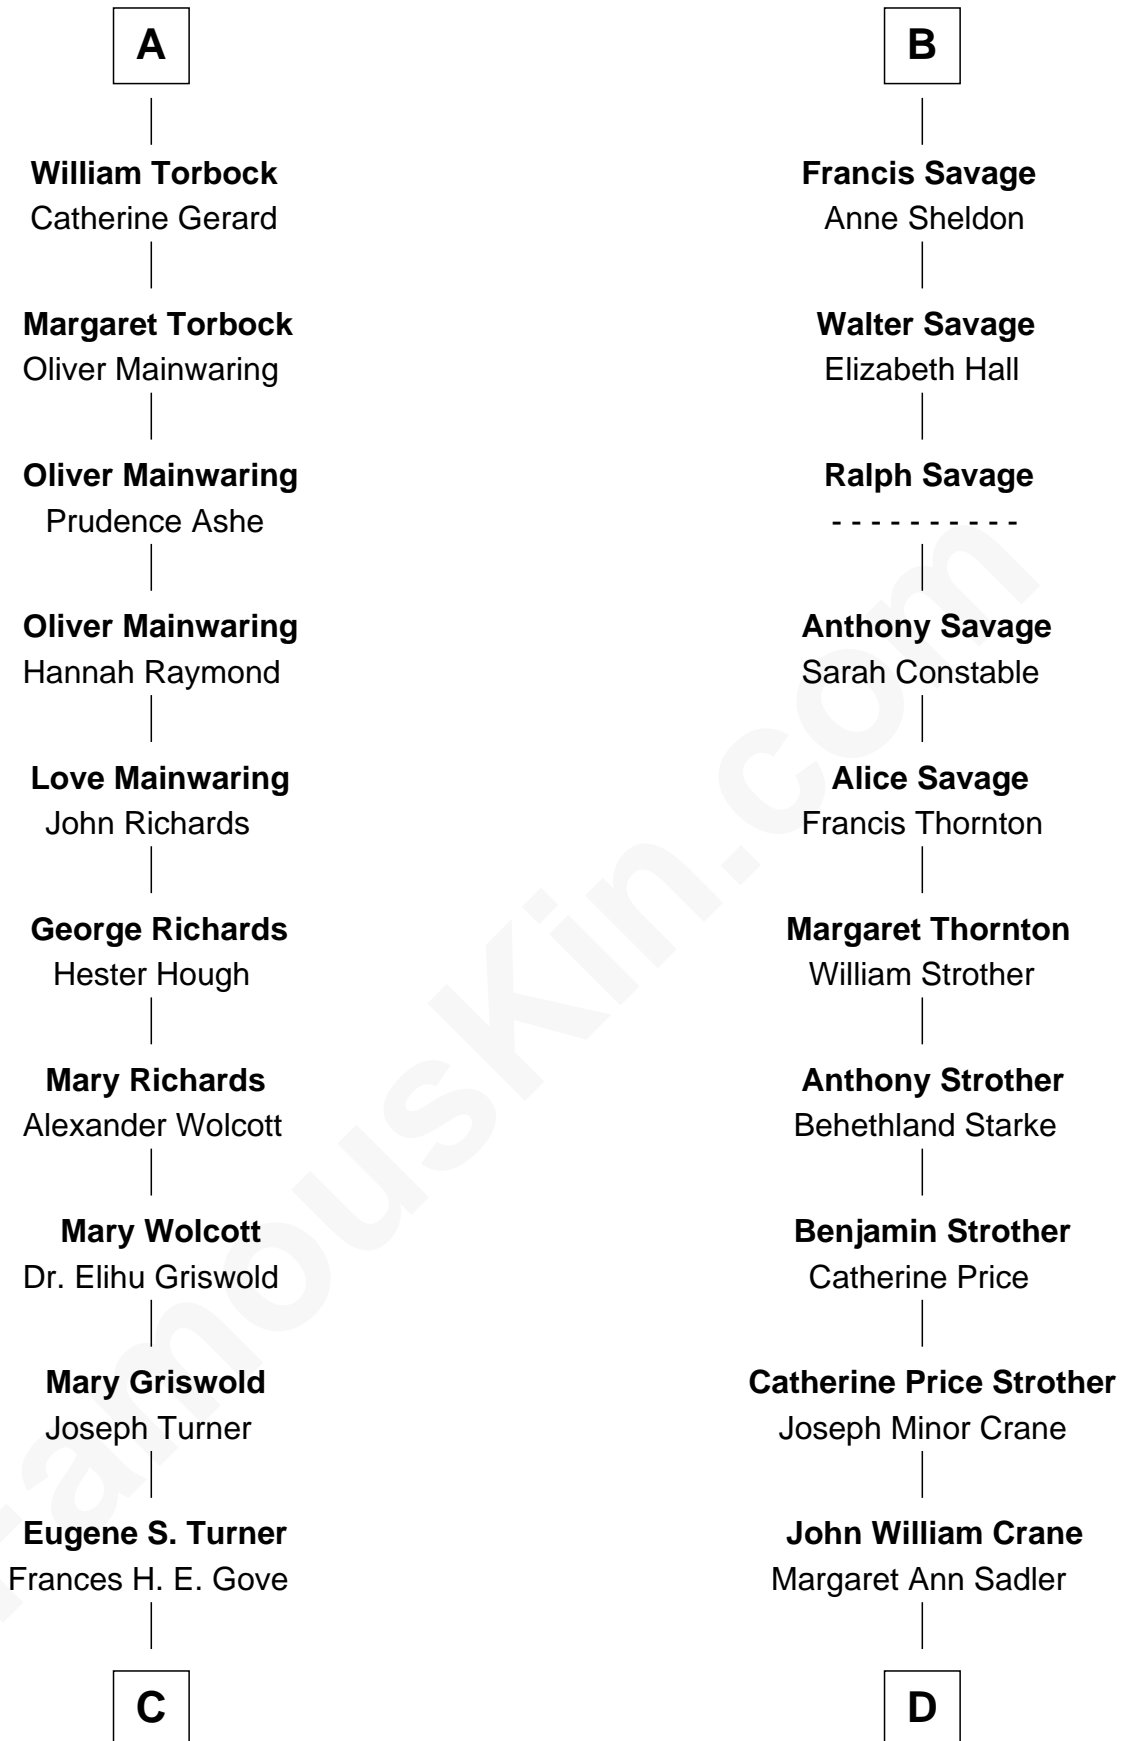

FamousKin.com Relationship Chart of

Ed Helms

TV and Movie Actor

19th cousin 2 times removed of

Randolph Scott

Movie Actor

John de Stanley

Mabel Hawkset

Sir John Stanley

Elizabeth Weever

Margery Stanley

Sir William Torbock

Thomas Torbock

Elizabeth Moore

A

William de Stanley

Alice de Mascy

Sir John de Stanley

Isabel Lathom

John de Stanley

Isabel Haryngton

Sir Thomas Stanley

Joan Goushill

Katherine Stanley

Sir John Savage

Sir Christopher Savage

Anne Stanley

Sir Christopher Savage

Anne Lygon

B

C

Ione Turner
Walter Harold Wright