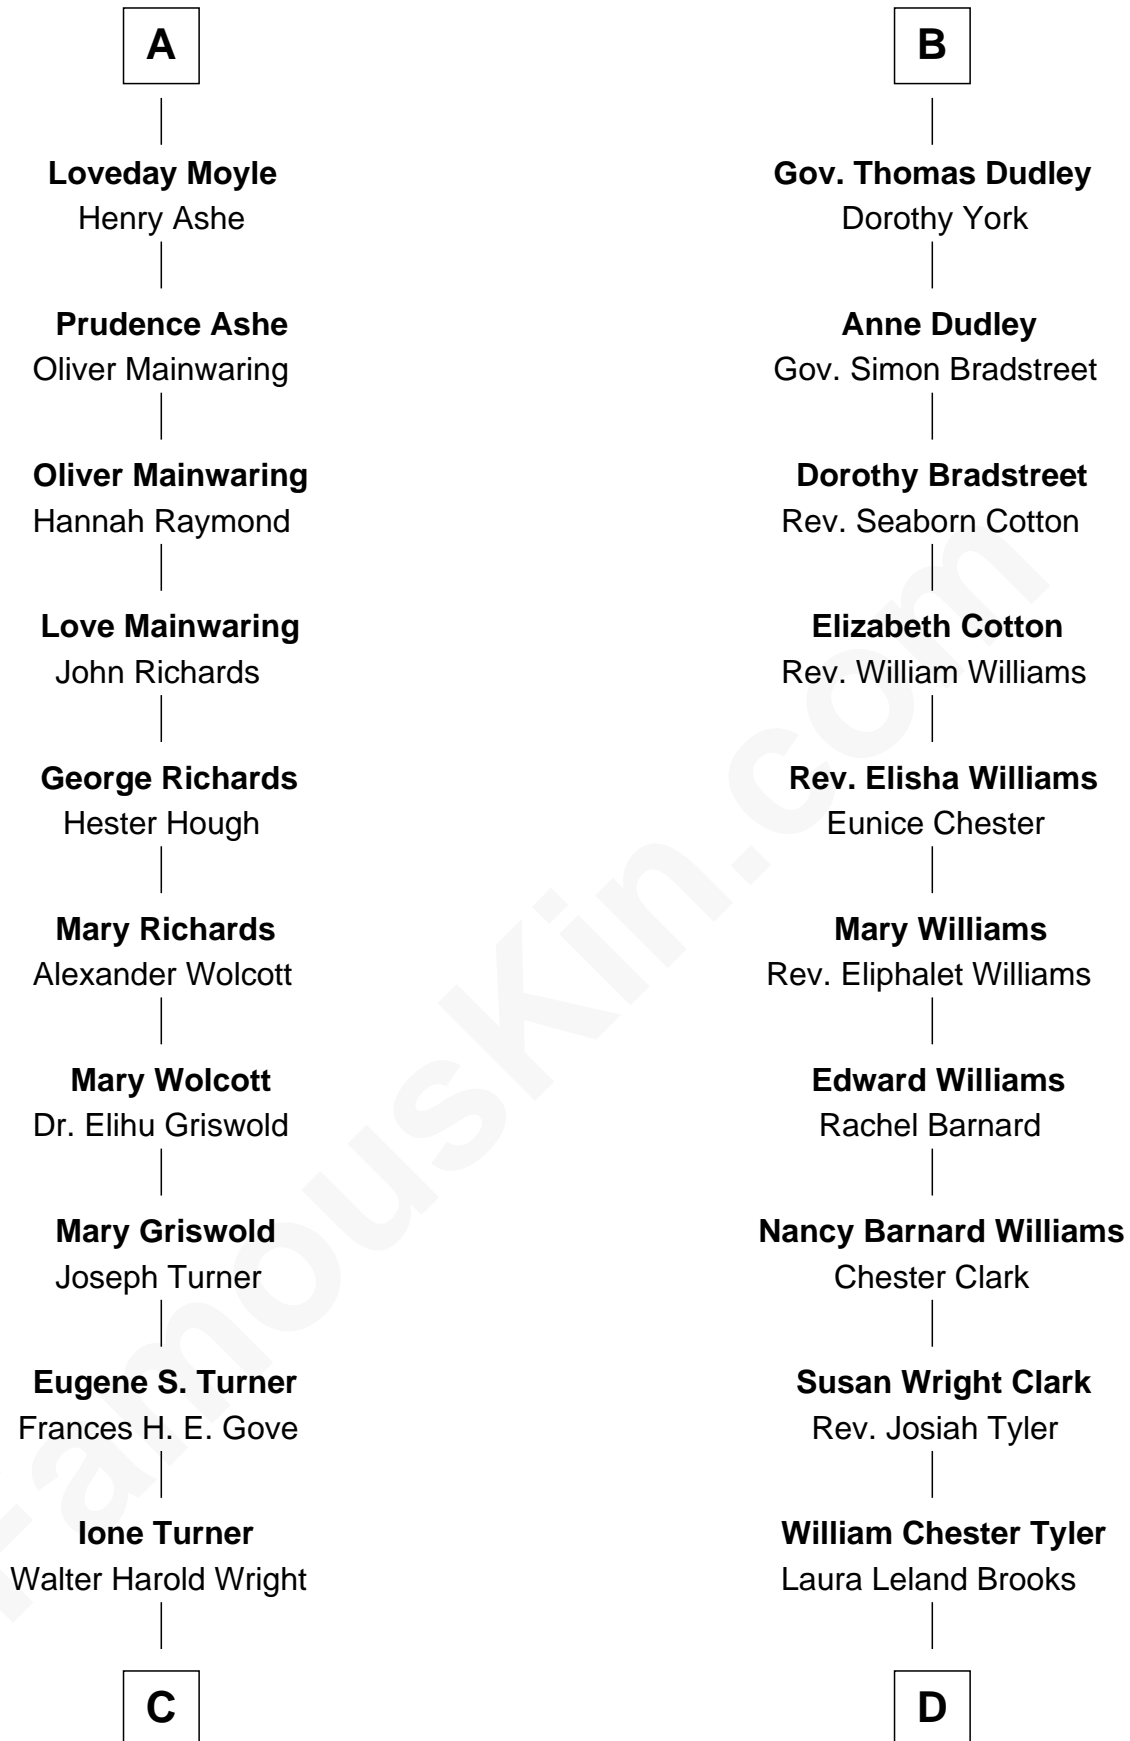

FamousKin.com Relationship Chart of

Ed Helms

TV and Movie Actor

20th cousin of

Kate Upton

Sports Illustrated Swimsuit Cover Model

C

Inez Emeline Wright
George Pullen Jackson

Frances Helen Jackson
Fitzgerald Sale Parker

Pamela Ann Parker
John A. Helms

Ed Helms
TV and Movie Actor

D

Margaret Hastings Tyler
Charles Henry Vial

Elizabeth Brooks Vial
Stephen Edward Upton

Jefferson Matthew Upton
Shelley Fawn Davis