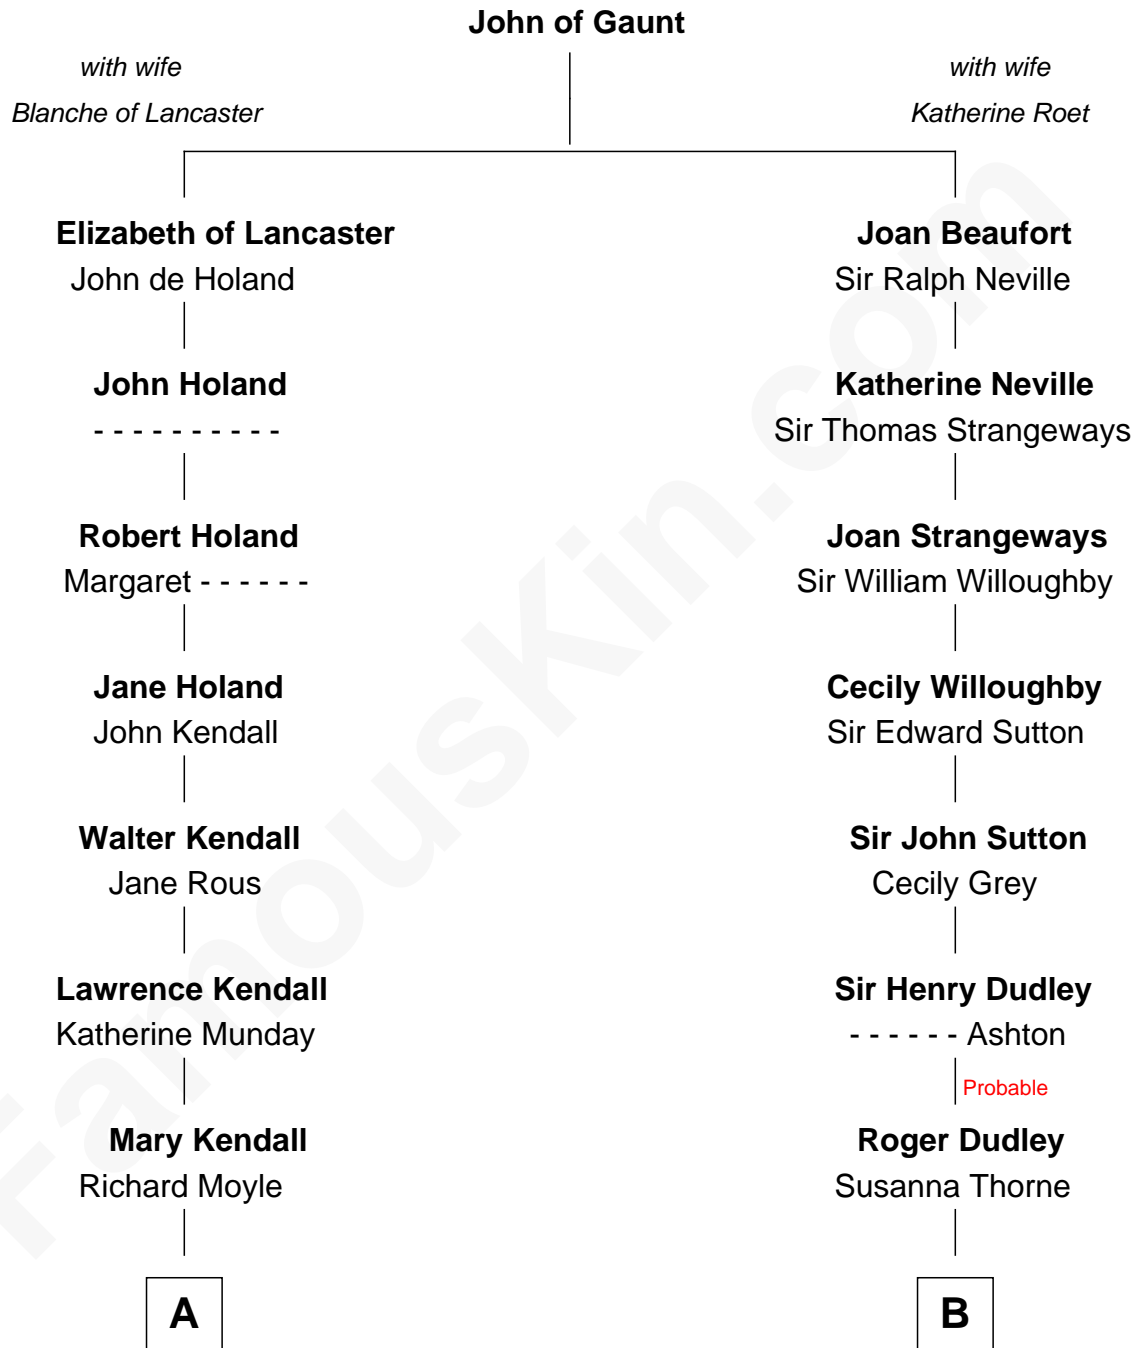

FamousKin.com Relationship Chart of

Ed Helms

TV and Movie Actor

20th cousin of

Kate Upton

Sports Illustrated Swimsuit Cover Model

C

Inez Emeline Wright
George Pullen Jackson