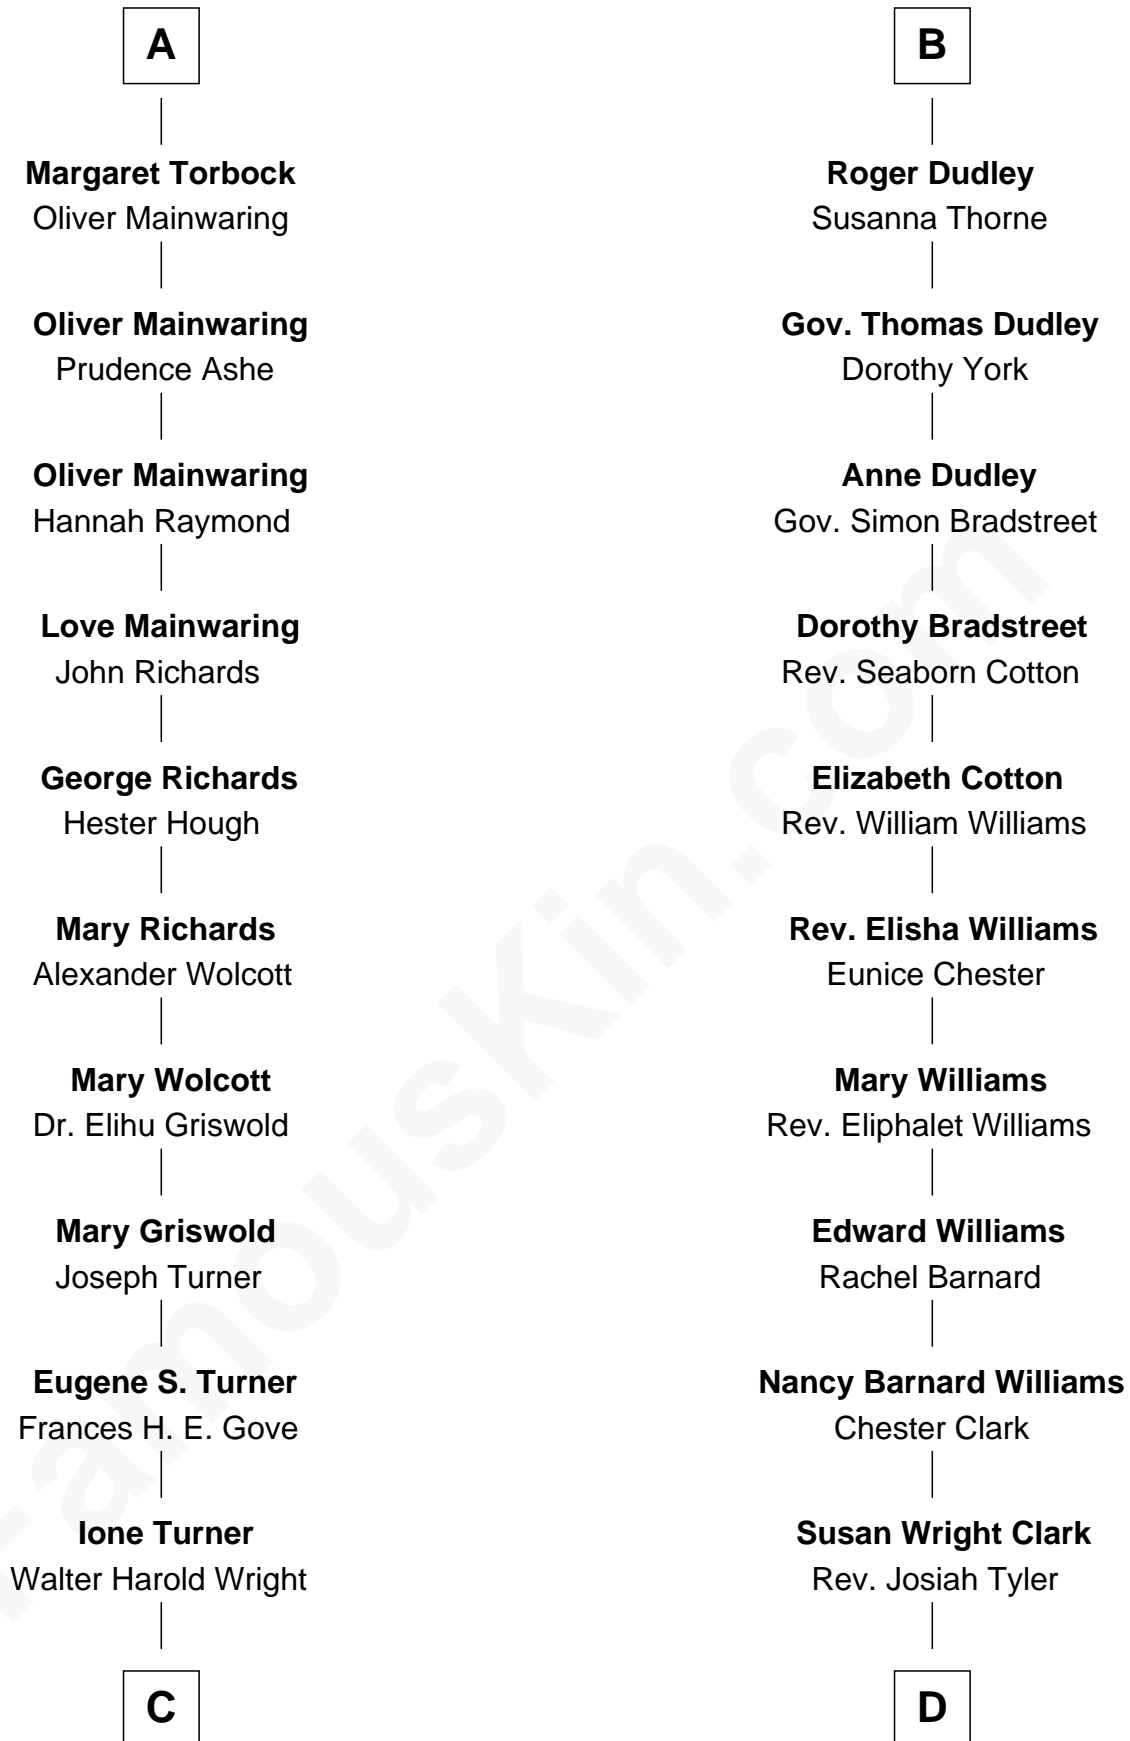

# FamousKin.com Relationship Chart of

**Ed Helms**

*TV and Movie Actor*

20th cousin 1 time removed of

**Kate Upton**

*Sports Illustrated Swimsuit Cover Model*

**Richard Fitzalan**  
Eleanor Plantagenet

**Sir Richard Fitzalan**  
Elizabeth de Bohun

**Elizabeth Fitzalan**  
Sir Robert Goushill

**Joan Goushill**  
Sir Thomas Stanley

**Sir John Stanley**  
Elizabeth Weever

**Margery Stanley**  
Sir William Torbock

**Thomas Torbock**  
Elizabeth Moore

**William Torbock**  
Catherine Gerard

**A**

**Alice Fitzalan**  
Sir Thomas de Holand

**Eleanor Holand**  
Edward Cherleton

**Joyce Cherleton**  
Sir John Tiptoft

**Joyce Tiptoft**  
Sir Edmund Sutton

**Sir Edward Sutton**  
Cecily Willoughby

**Sir John Sutton**  
Cecily Grey

**Sir Henry Dudley**  
----- Ashton

Probable

**B**

**C**

**Inez Emeline Wright**  
George Pullen Jackson

**Frances Helen Jackson**  
Fitzgerald Sale Parker

**Pamela Ann Parker**  
John A. Helms

**Ed Helms**  
*TV and Movie Actor*