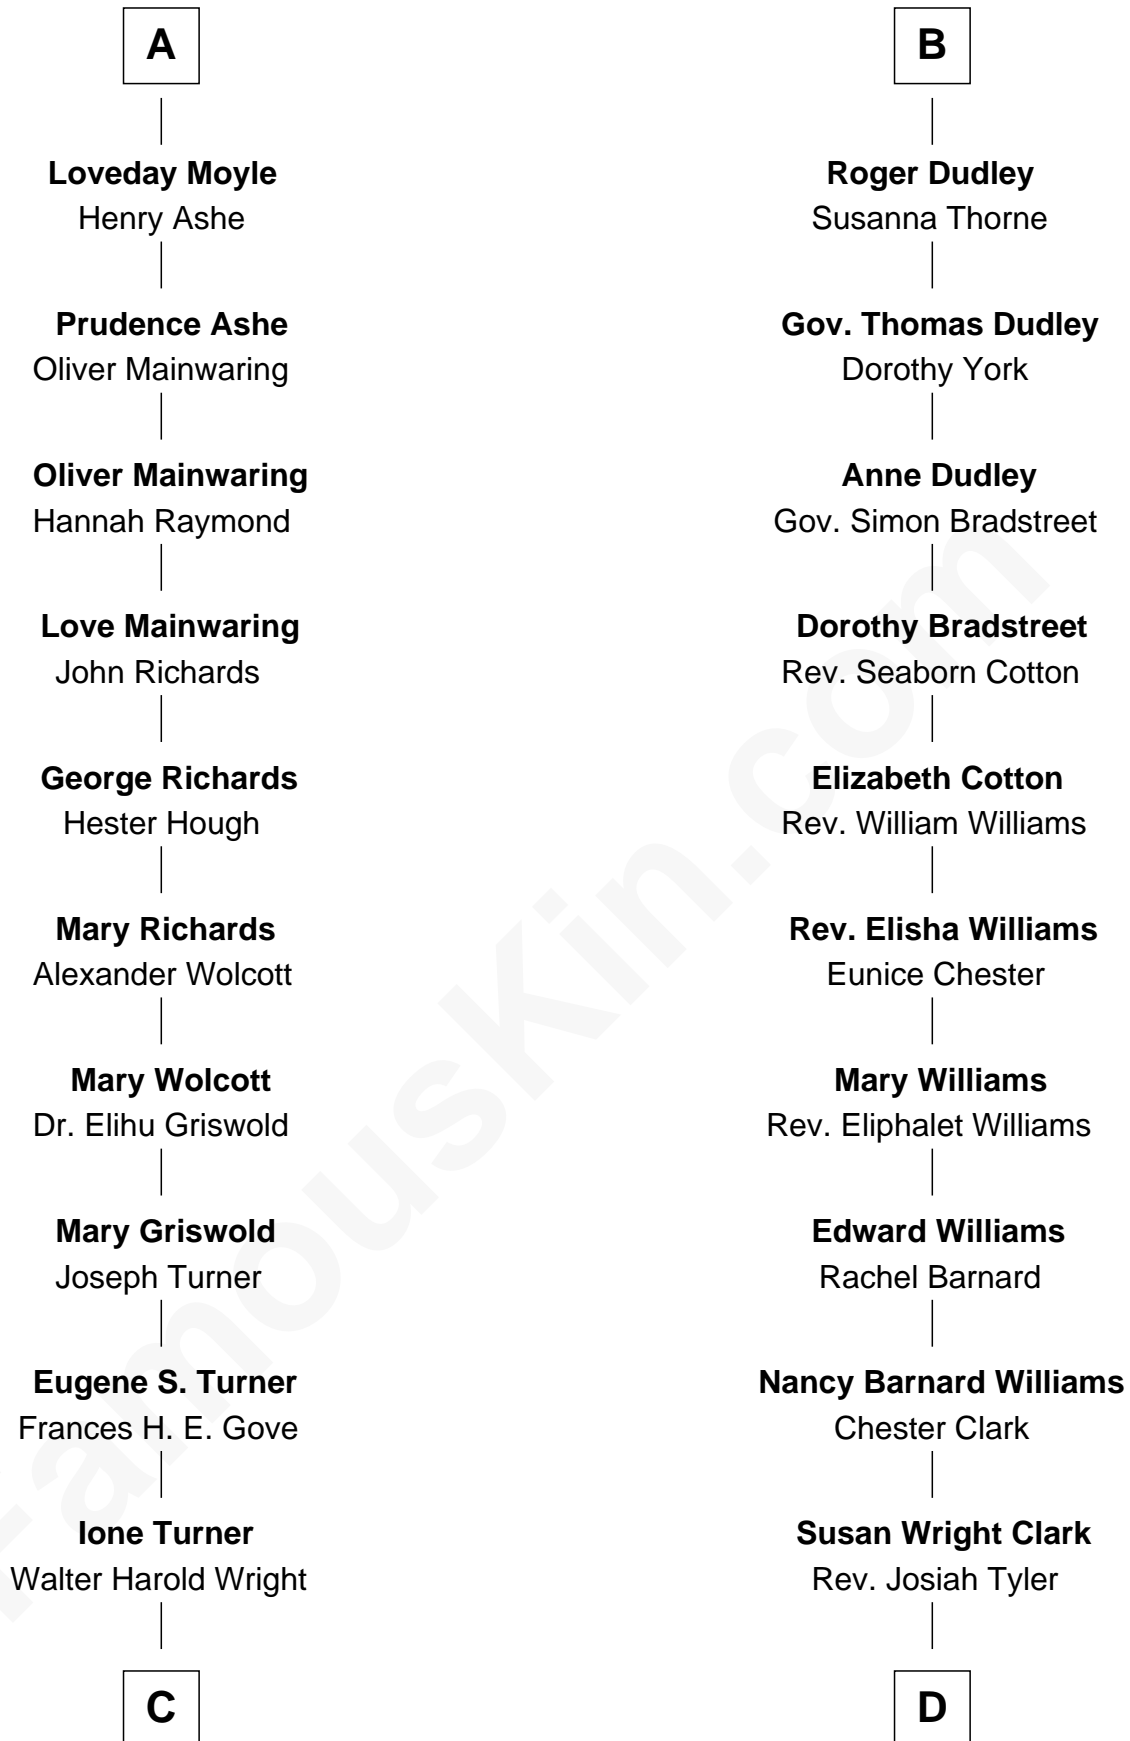

FamousKin.com Relationship Chart of

Ed Helms

TV and Movie Actor

20th cousin 1 time removed of

Kate Upton

Sports Illustrated Swimsuit Cover Model

C

Inez Emeline Wright
George Pullen Jackson

Frances Helen Jackson
Fitzgerald Sale Parker

Pamela Ann Parker
John A. Helms

Ed Helms
TV and Movie Actor

D

William Chester Tyler
Laura Leland Brooks

Margaret Hastings Tyler
Charles Henry Vial

Elizabeth Brooks Vial
Stephen Edward Upton