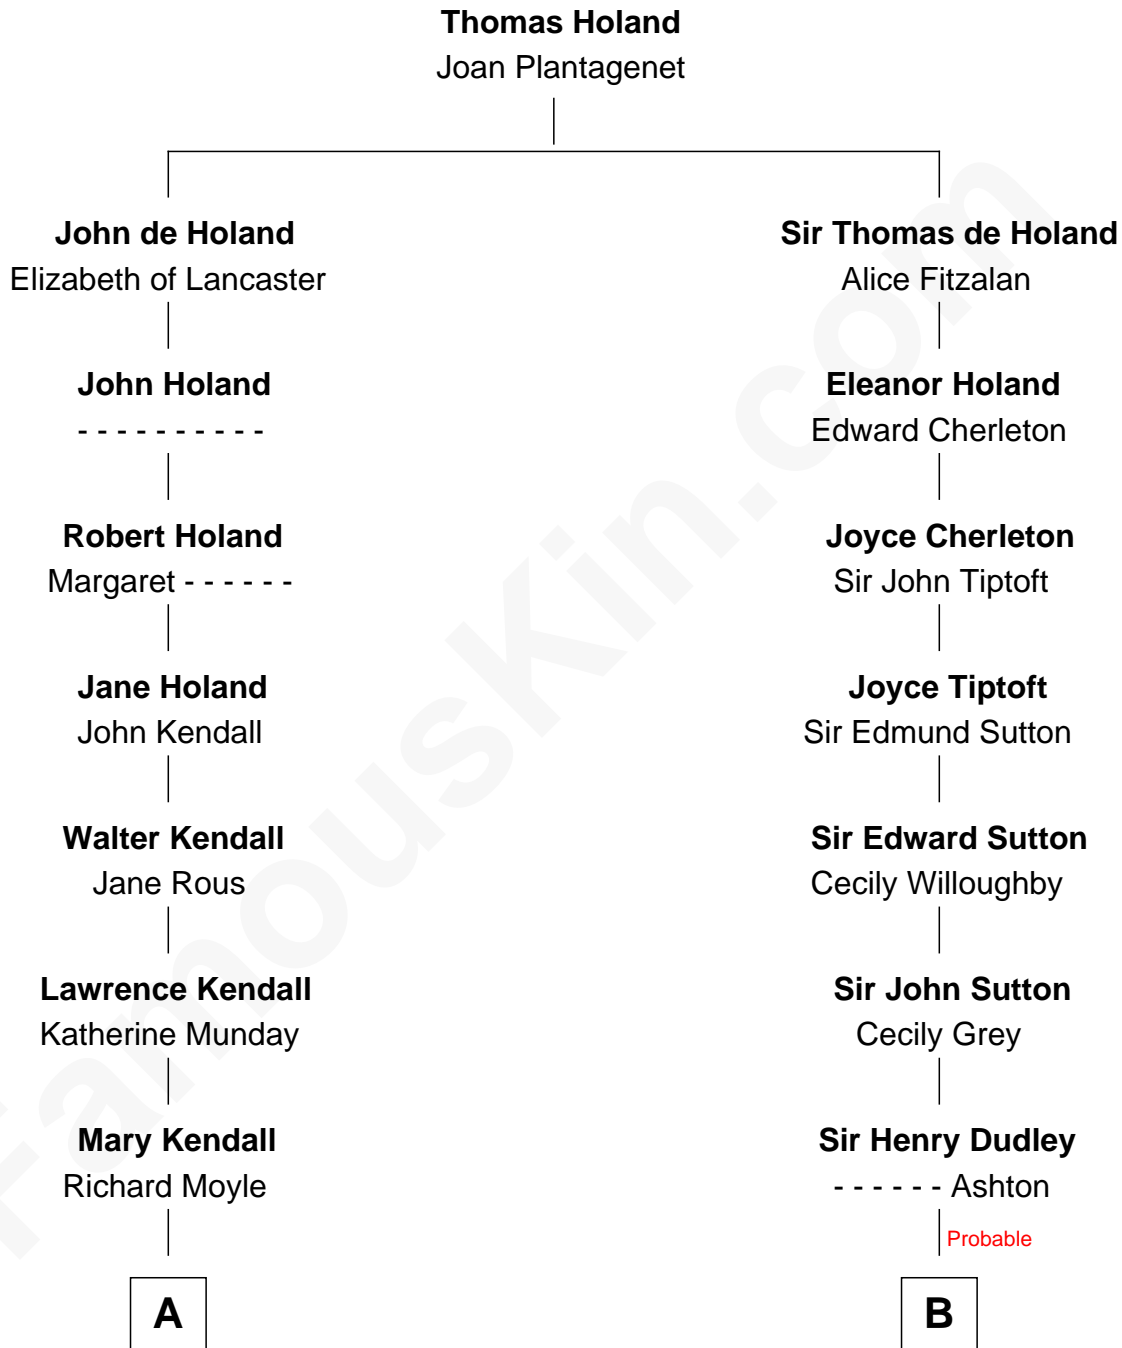

FamousKin.com Relationship Chart of

Ed Helms

TV and Movie Actor

20th cousin 1 time removed of

Kate Upton

Sports Illustrated Swimsuit Cover Model

C

Inez Emeline Wright
George Pullen Jackson