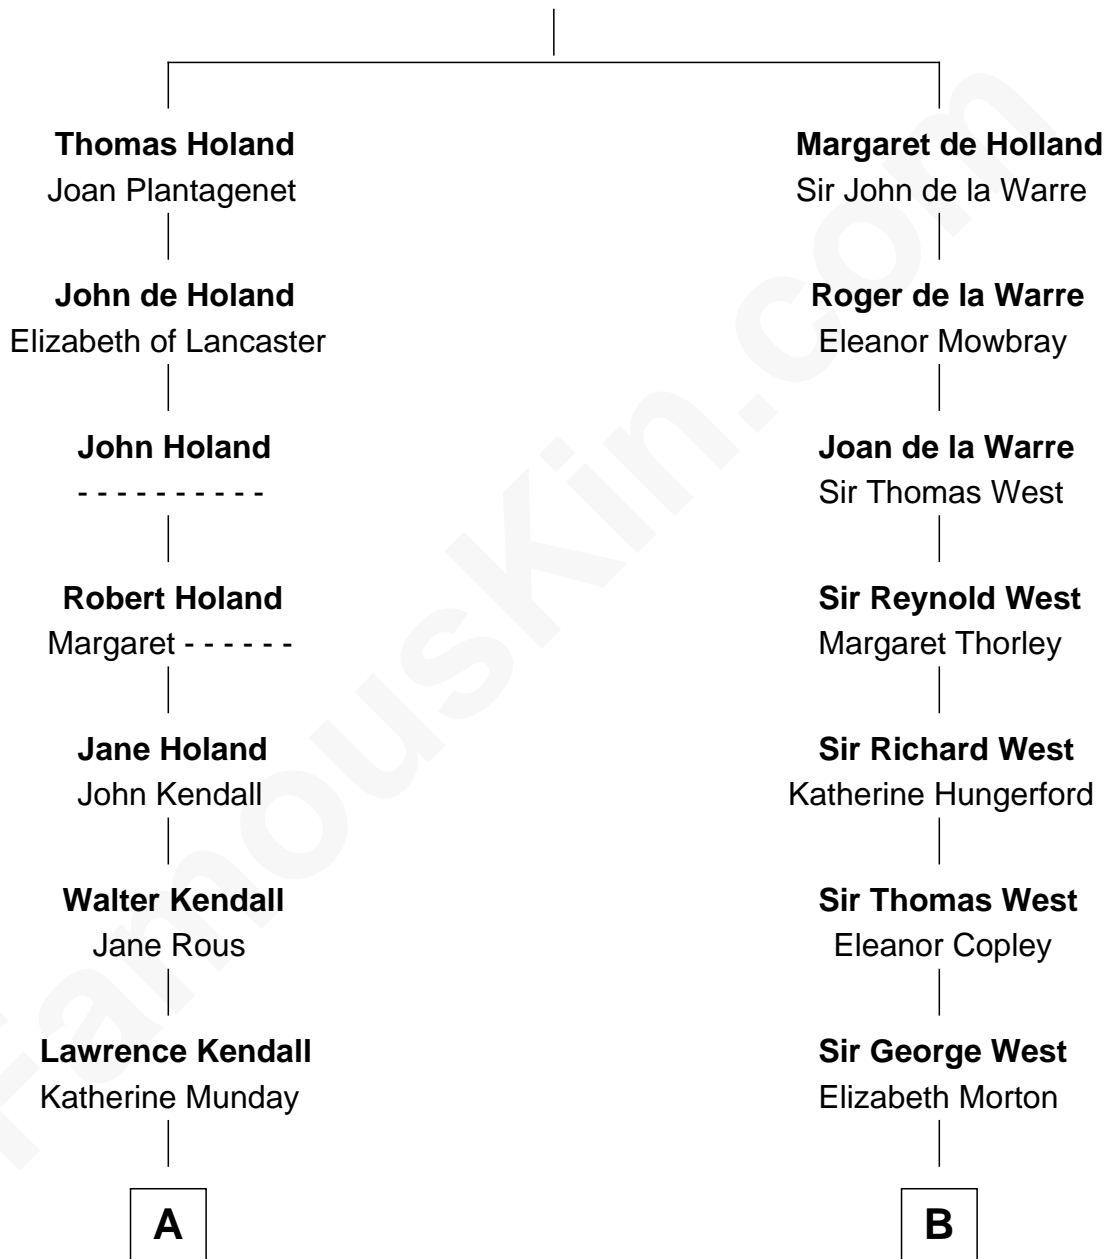

FamousKin.com Relationship Chart of

Ed Helms

TV and Movie Actor

19th cousin 2 times removed of

Ray Bradbury

Author of The Martian Chronicles

Sir Robert de Holland

Maude la Zouche

C

Ione Turner
Walter Harold Wright

Inez Emeline Wright
George Pullen Jackson

Frances Helen Jackson
Fitzgerald Sale Parker

Pamela Ann Parker
John A. Helms

Ed Helms
TV and Movie Actor

D

Samuel Hinkston Bradbury
Minnie Alice Davis