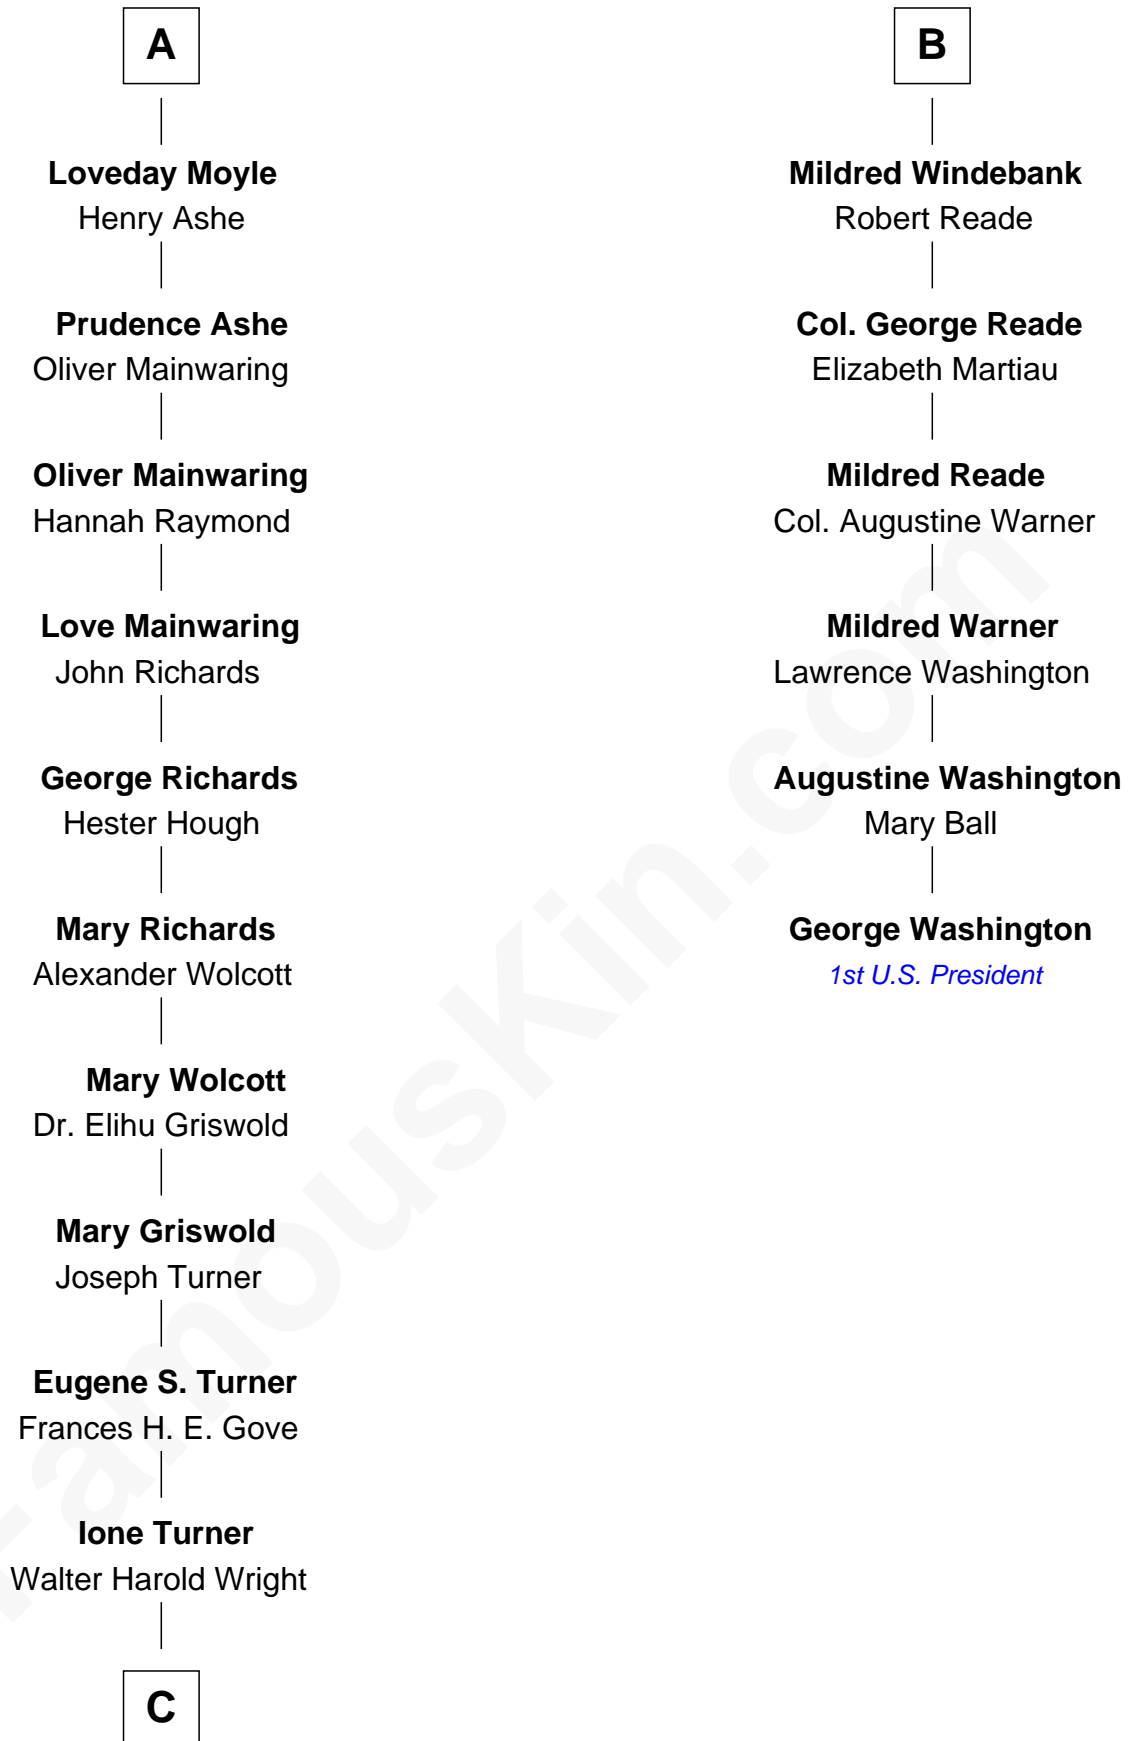

FamousKin.com

Relationship Chart of

Ed Helms

TV and Movie Actor

12th cousin 8 times removed of

George Washington

1st U.S. President

C

Inez Emeline Wright
George Pullen Jackson

Frances Helen Jackson
Fitzgerald Sale Parker

Pamela Ann Parker
John A. Helms

Ed Helms
TV and Movie Actor

FamousKin.com