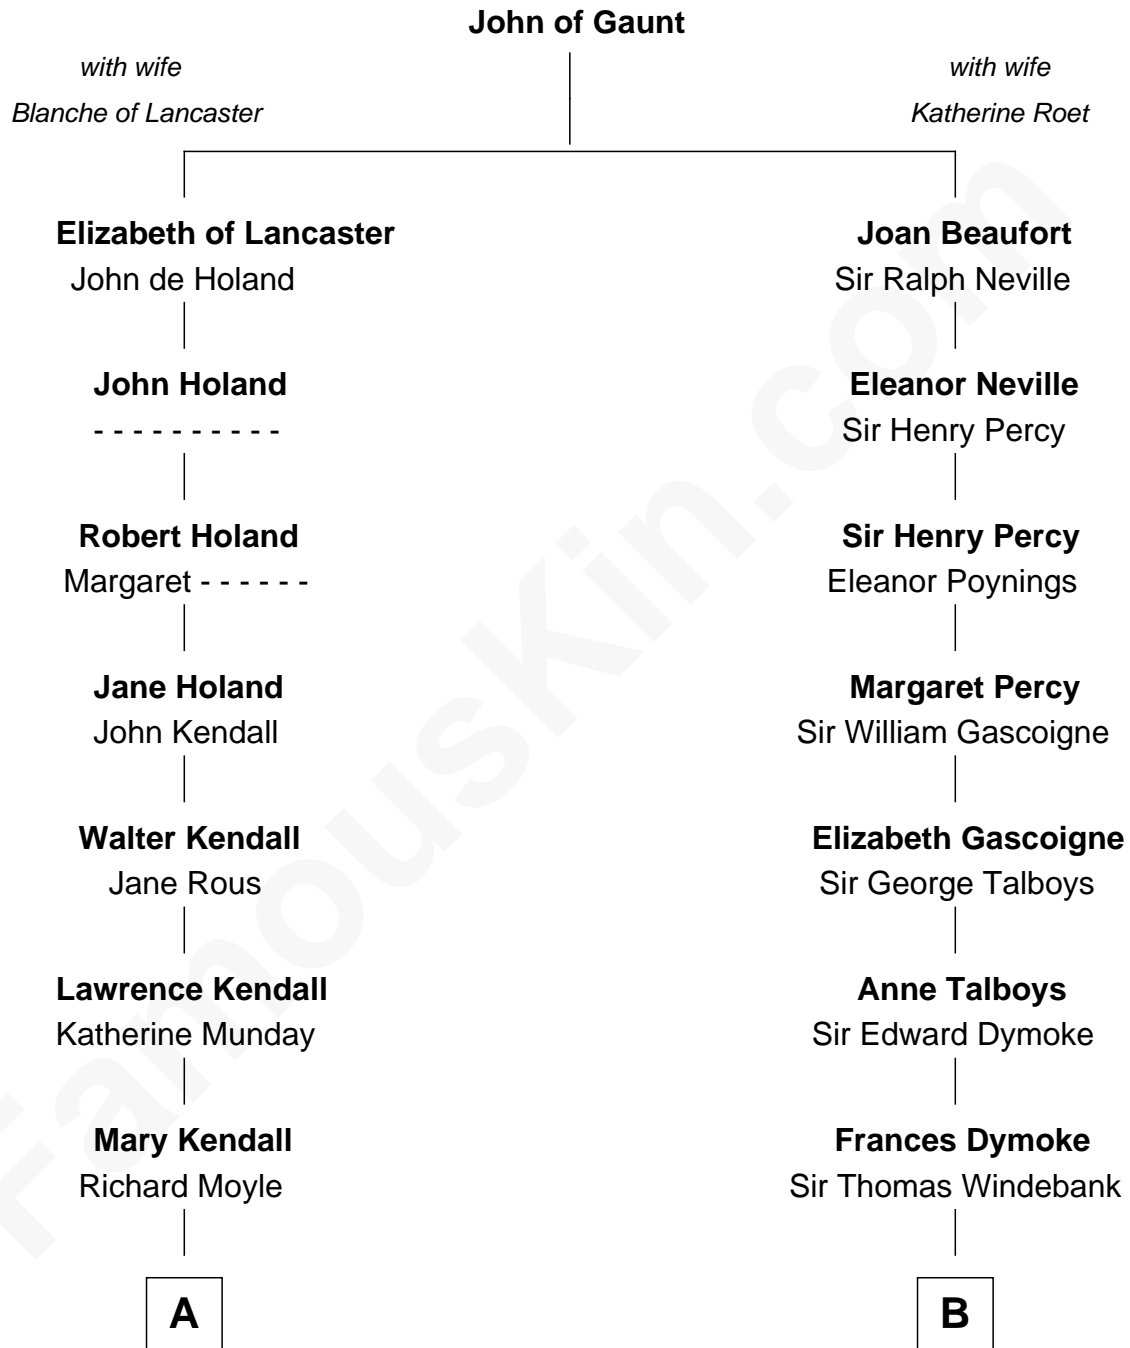

FamousKin.com

Relationship Chart of

Ed Helms

TV and Movie Actor

12th cousin 8 times removed of

George Washington

1st U.S. President

C

Inez Emeline Wright
George Pullen Jackson

Frances Helen Jackson
Fitzgerald Sale Parker

Pamela Ann Parker
John A. Helms

Ed Helms
TV and Movie Actor

FamousKin.com