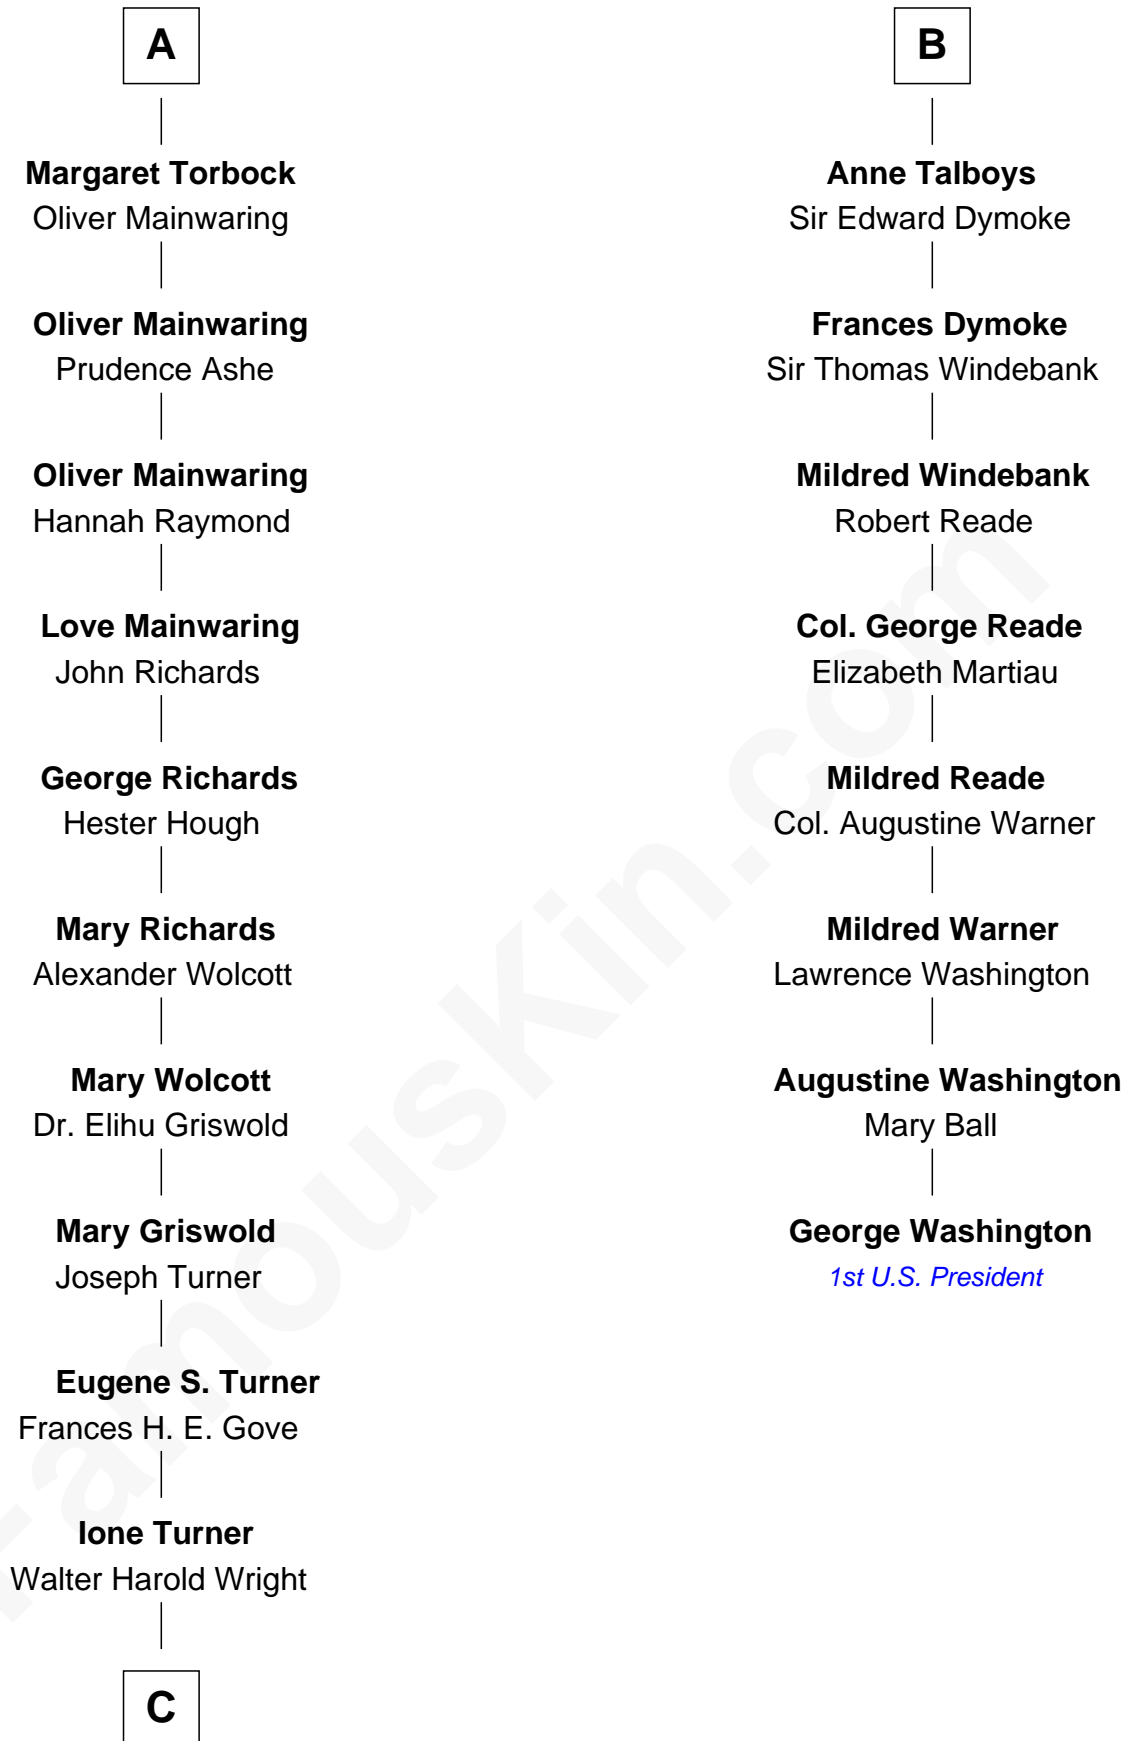

FamousKin.com

Relationship Chart of

Ed Helms

TV and Movie Actor

14th cousin 6 times removed of

George Washington

1st U.S. President

Elizabeth de Badlesmere

Joan Goushill
Sir Thomas Stanley

Elizabeth Mortimer
Sir Henry Percy

Sir John Stanley
Elizabeth Weever

Sir Henry Percy
Eleanor Neville

Margery Stanley
Sir William Torbock

Sir Henry Percy
Eleanor Poynings

Thomas Torbock
Elizabeth Moore

Margaret Percy
Sir William Gascoigne

William Torbock
Catherine Gerard

Elizabeth Gascoigne
Sir George Talboys

A

B

C

Inez Emeline Wright
George Pullen Jackson

Frances Helen Jackson
Fitzgerald Sale Parker