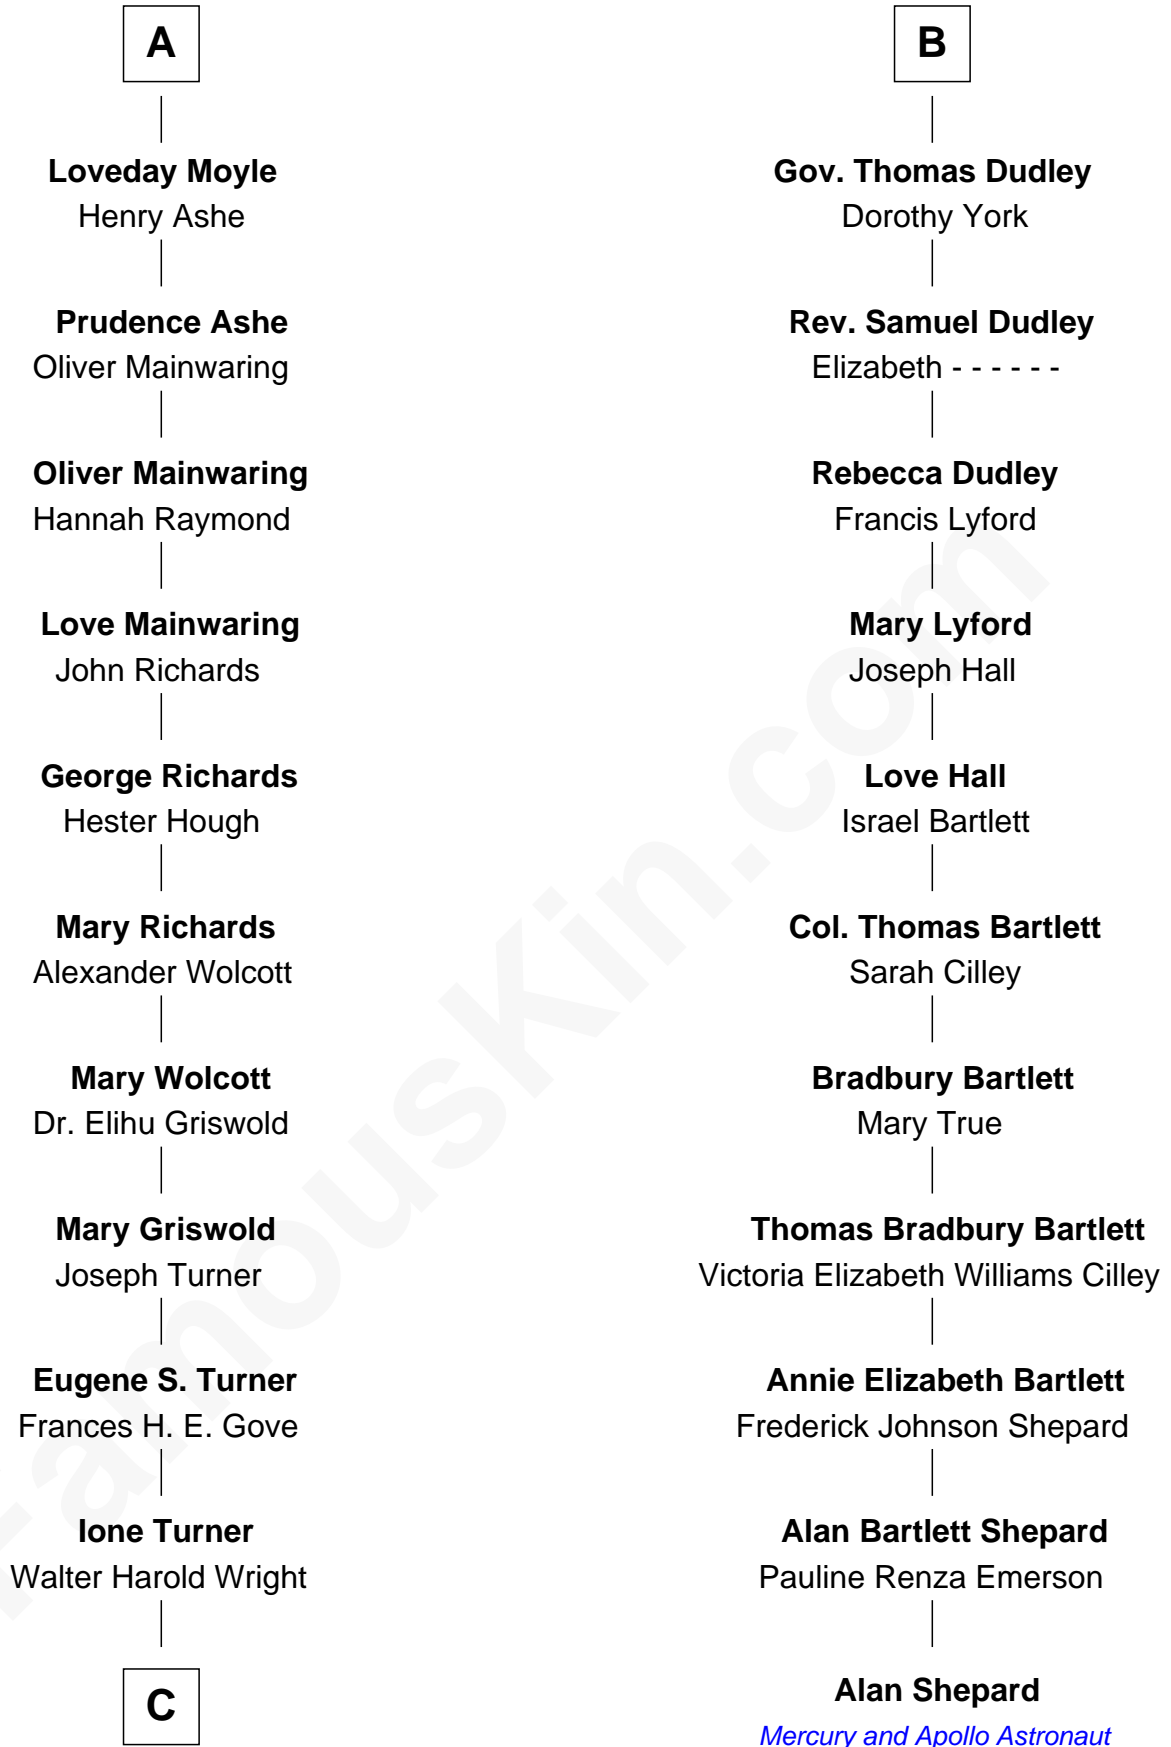

FamousKin.com Relationship Chart of

Ed Helms

TV and Movie Actor

17th cousin 3 times removed of

Alan Shepard

Mercury and Apollo Astronaut

John of Gaunt

*with wife
Blanche of Lancaster*

Robert Holand

Margaret -----

Joan Strangeways

Sir William Willoughby

Jane Holand

John Kendall

Cecily Willoughby

Sir Edward Sutton

Walter Kendall

Jane Rous

Sir John Sutton

Cecily Grey

Lawrence Kendall

Katherine Munday

Sir Henry Dudley

----- Ashton

Mary Kendall

Richard Moyle

Probable

Roger Dudley

Susanna Thorne

A

B

C