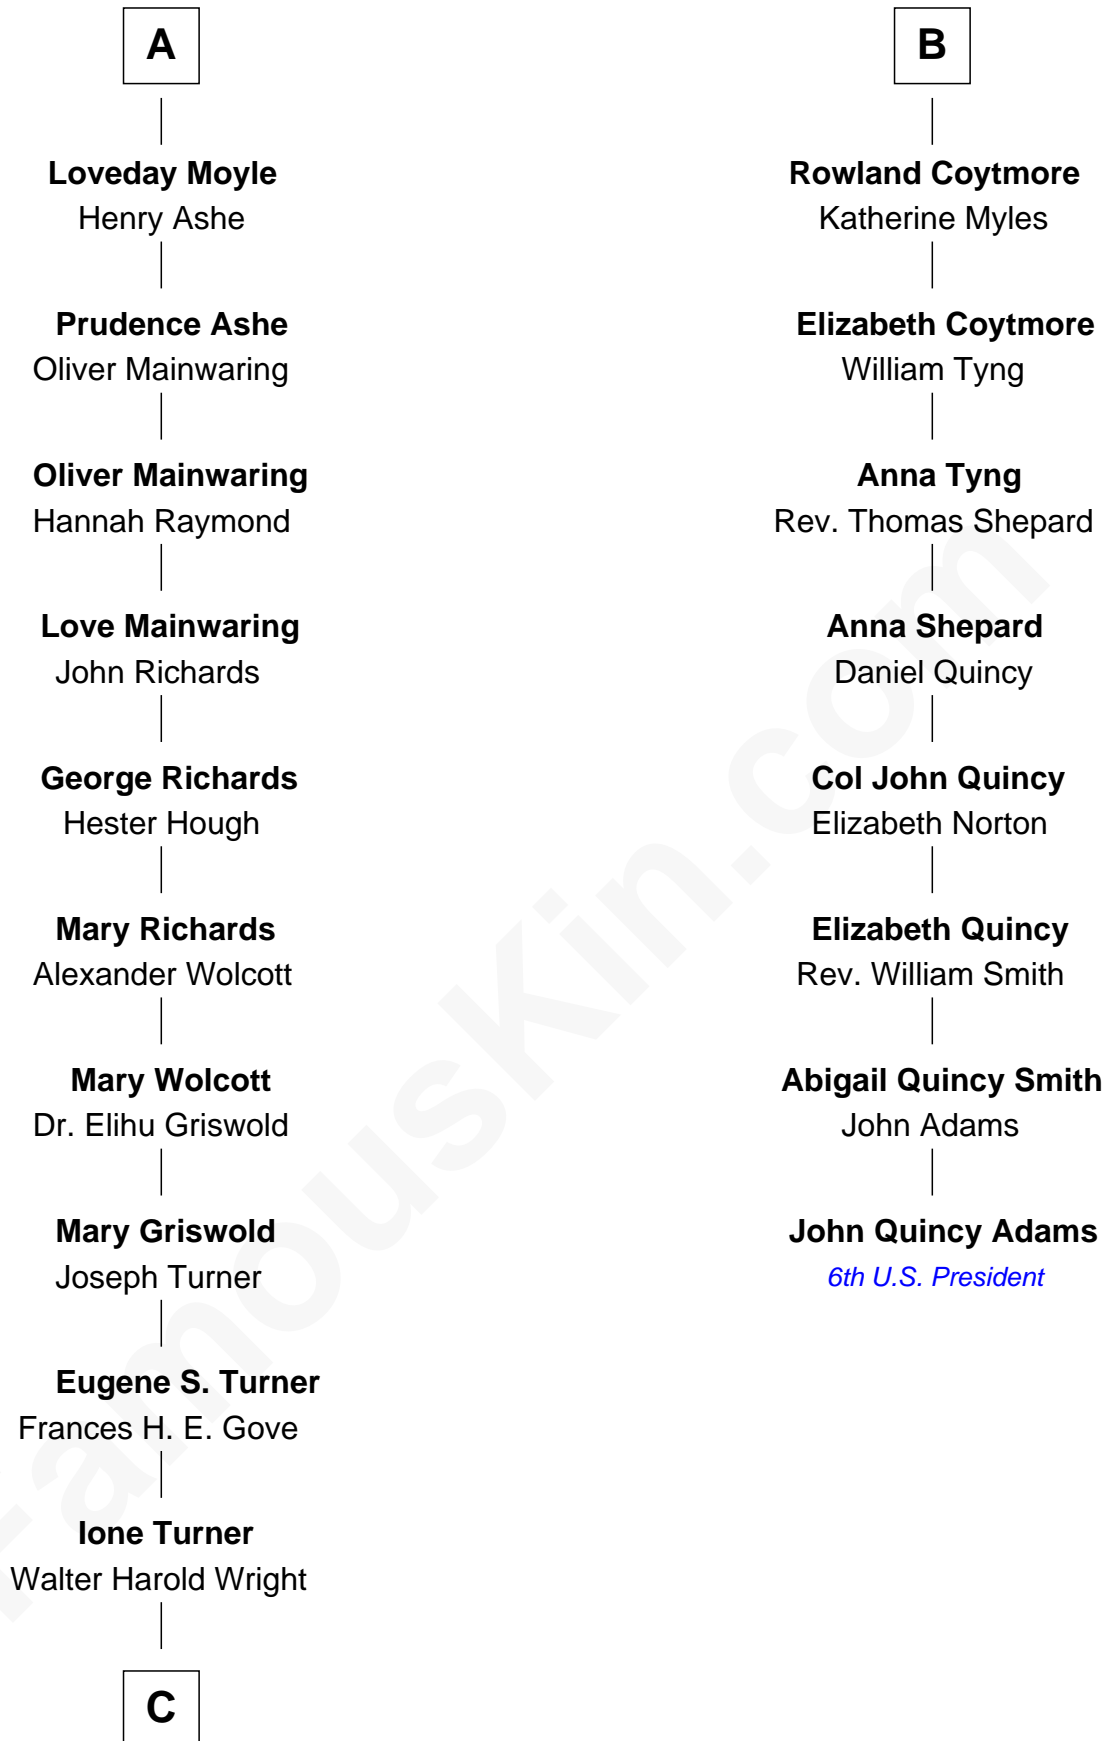

## Relationship Chart of

### Ed Helms

TV and Movie Actor

14th cousin 6 times removed of

### John Quincy Adams

6th U.S. President

**C**

**Inez Emeline Wright**  
George Pullen Jackson

**Frances Helen Jackson**  
Fitzgerald Sale Parker

**Pamela Ann Parker**  
John A. Helms

**Ed Helms**  
*TV and Movie Actor*