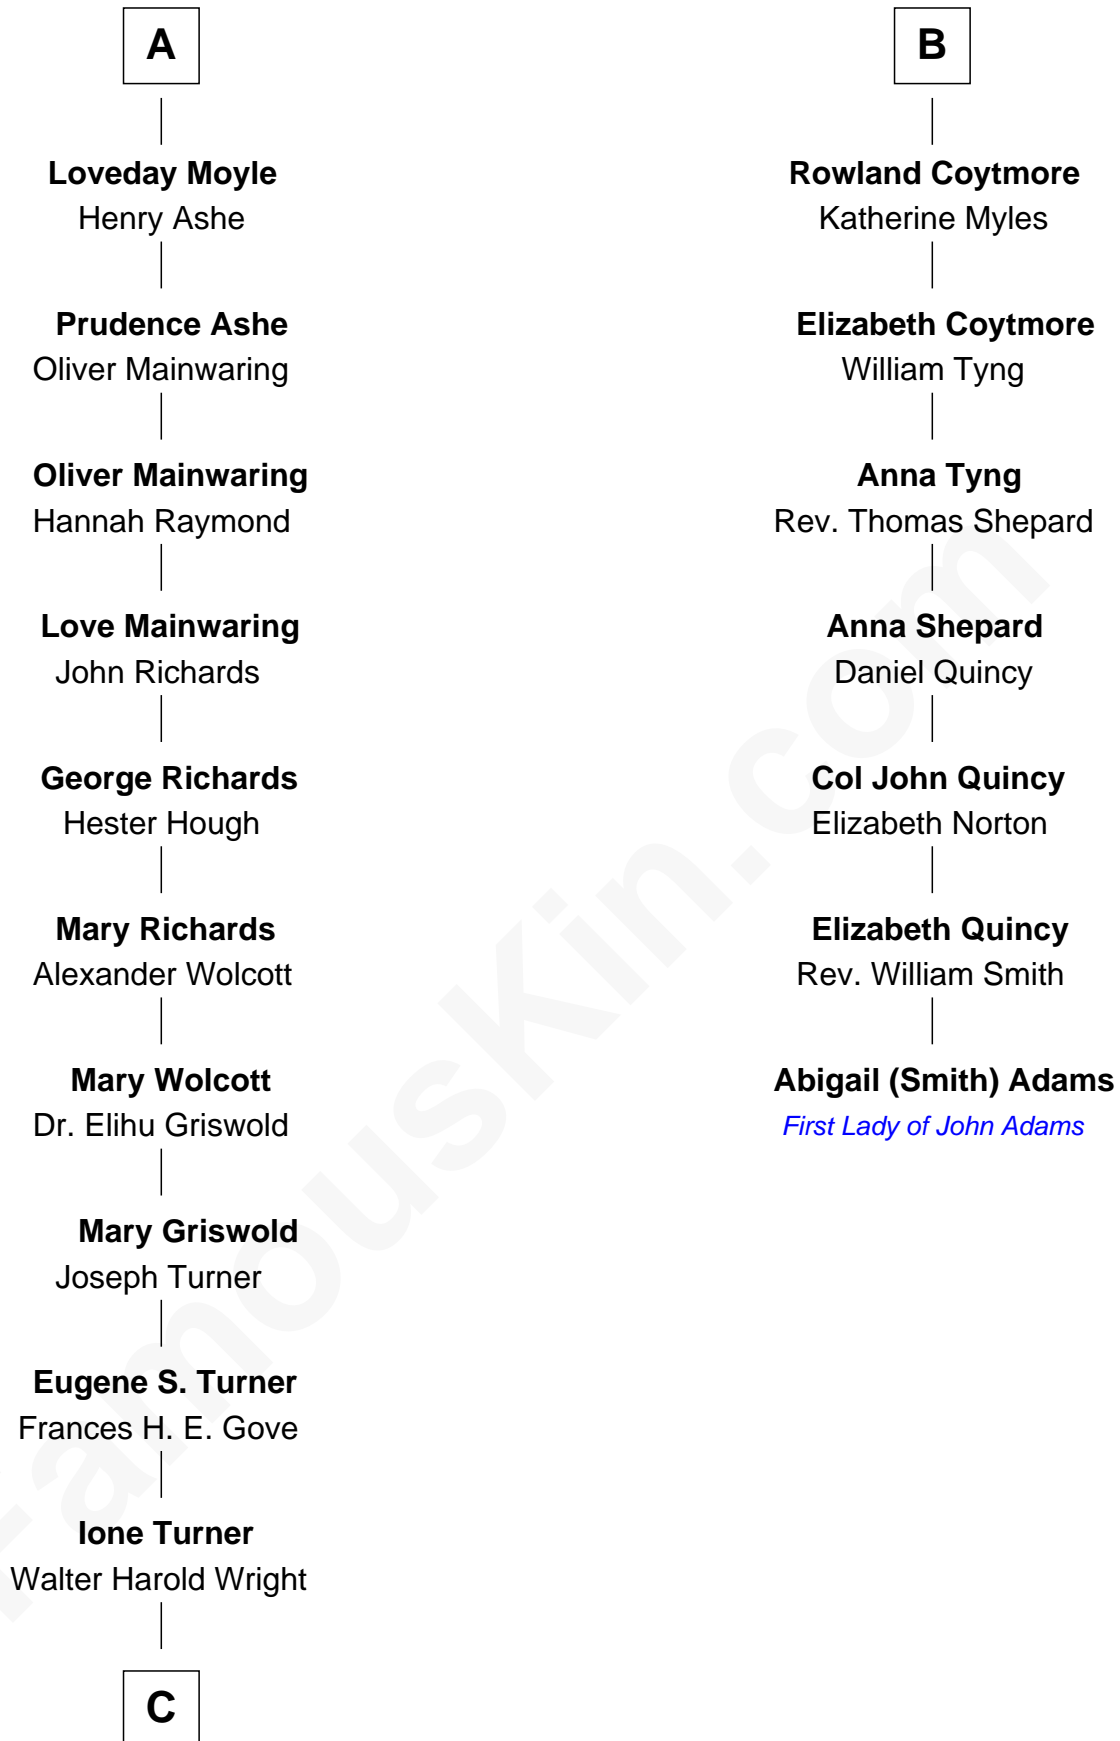

FamousKin.com

Relationship Chart of

Ed Helms

TV and Movie Actor

13th cousin 7 times removed of

Abigail (Smith) Adams

First Lady of President John Adams

C