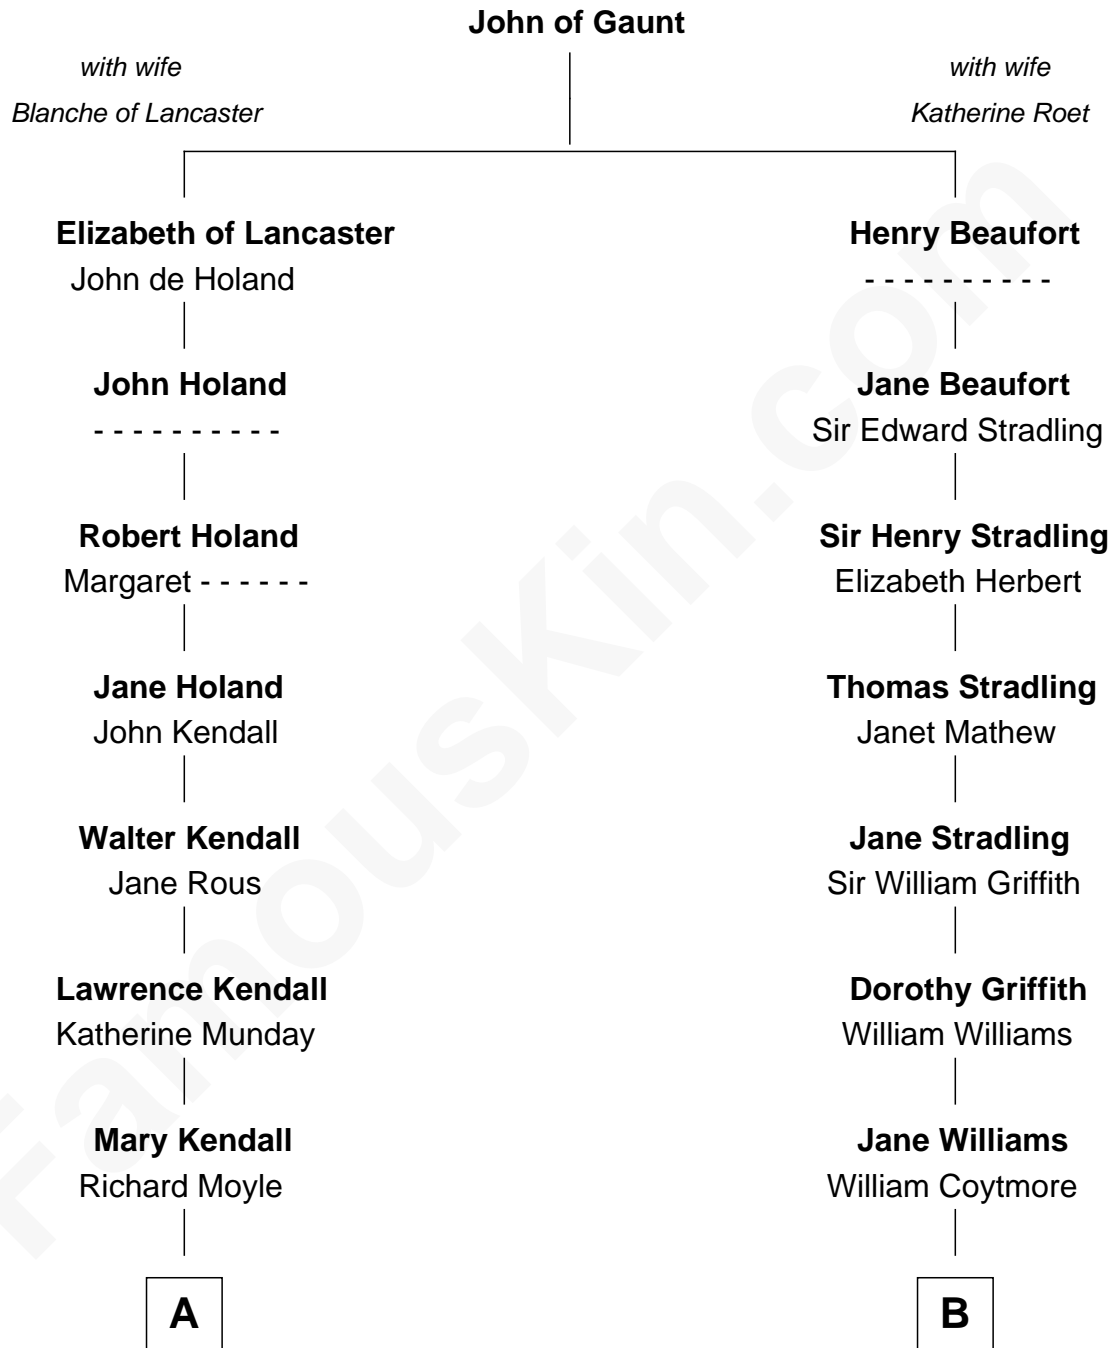

FamousKin.com

Relationship Chart of

Ed Helms

TV and Movie Actor

13th cousin 7 times removed of

Abigail (Smith) Adams

First Lady of President John Adams

C