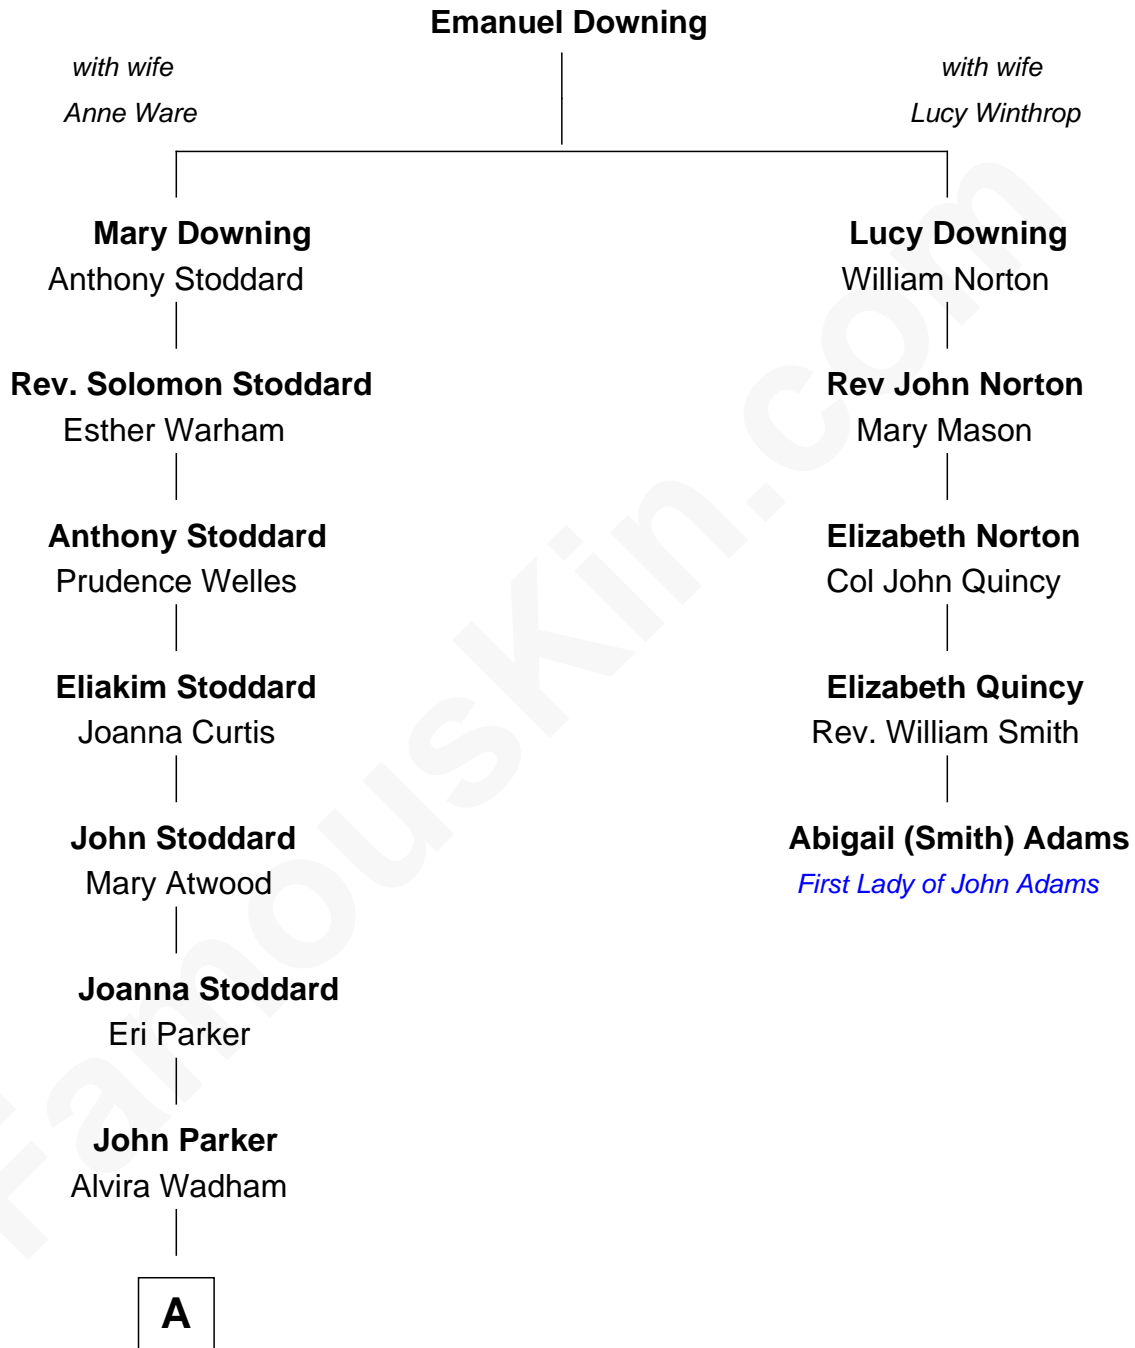

FamousKin.com

Relationship Chart of

Ed Helms

TV and Movie Actor

4th cousin 7 times removed of

Abigail (Smith) Adams

First Lady of President John Adams

A

Bishop Linus Parker
Ellen Katherine Burruss

Fitzgerald Sale Parker
Lucy Irvine Paxton

Fitzgerald Sale Parker
Frances Helen Jackson

Pamela Ann Parker
John A. Helms

Ed Helms
TV and Movie Actor