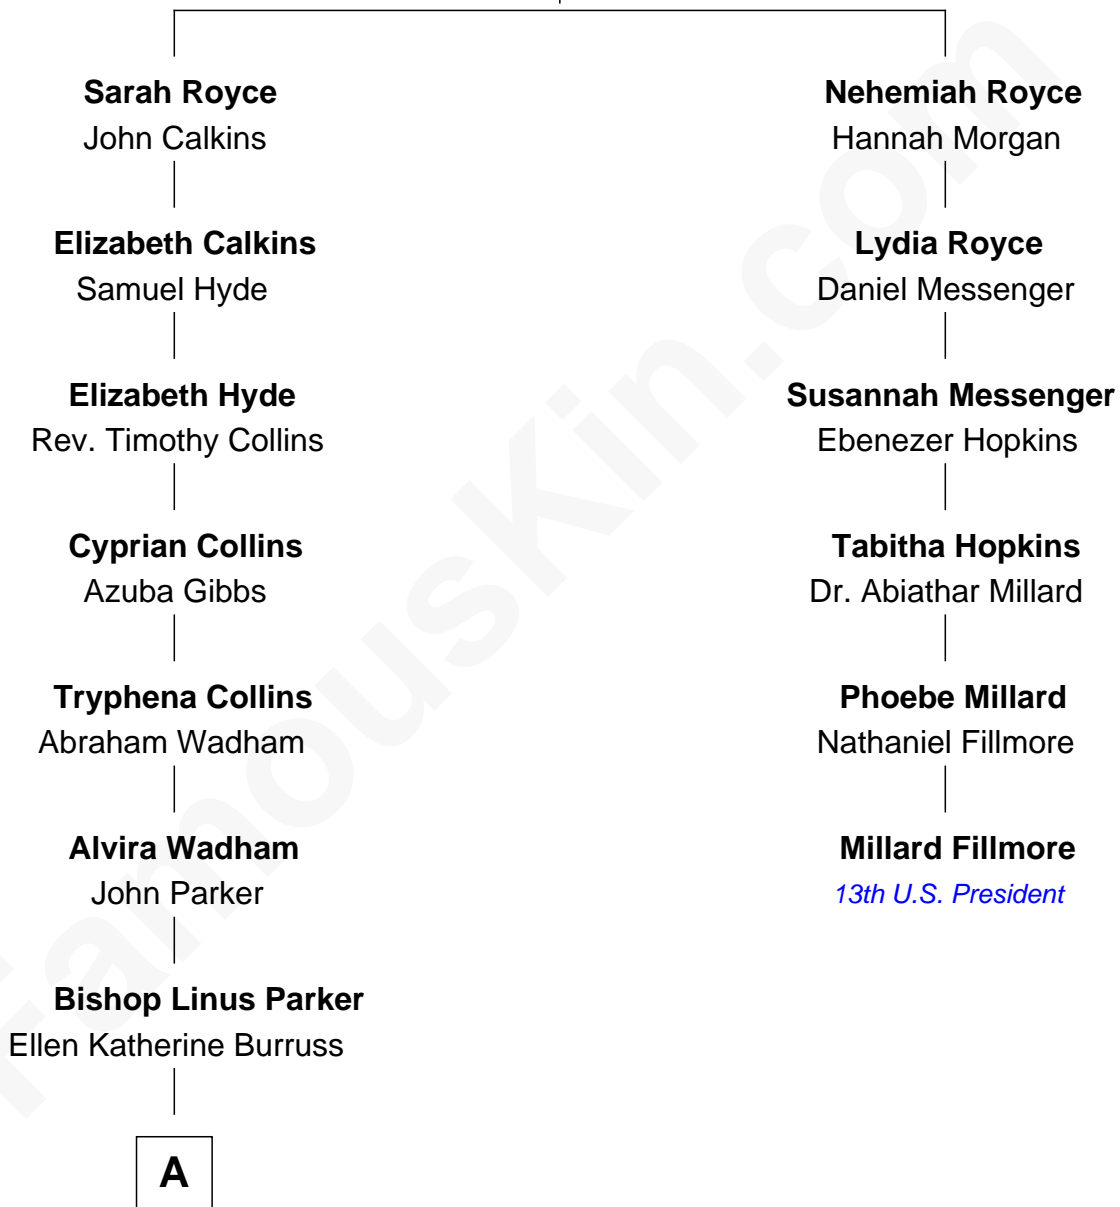

FamousKin.com Relationship Chart of

Ed Helms

TV and Movie Actor

5th cousin 5 times removed of

Millard Fillmore

13th U.S. President

Robert Royce

Mary - - - - -

A

—
Fitzgerald Sale Parker

Lucy Irvine Paxton

—
Fitzgerald Sale Parker

Frances Helen Jackson

—
Pamela Ann Parker

John A. Helms

—
Ed Helms