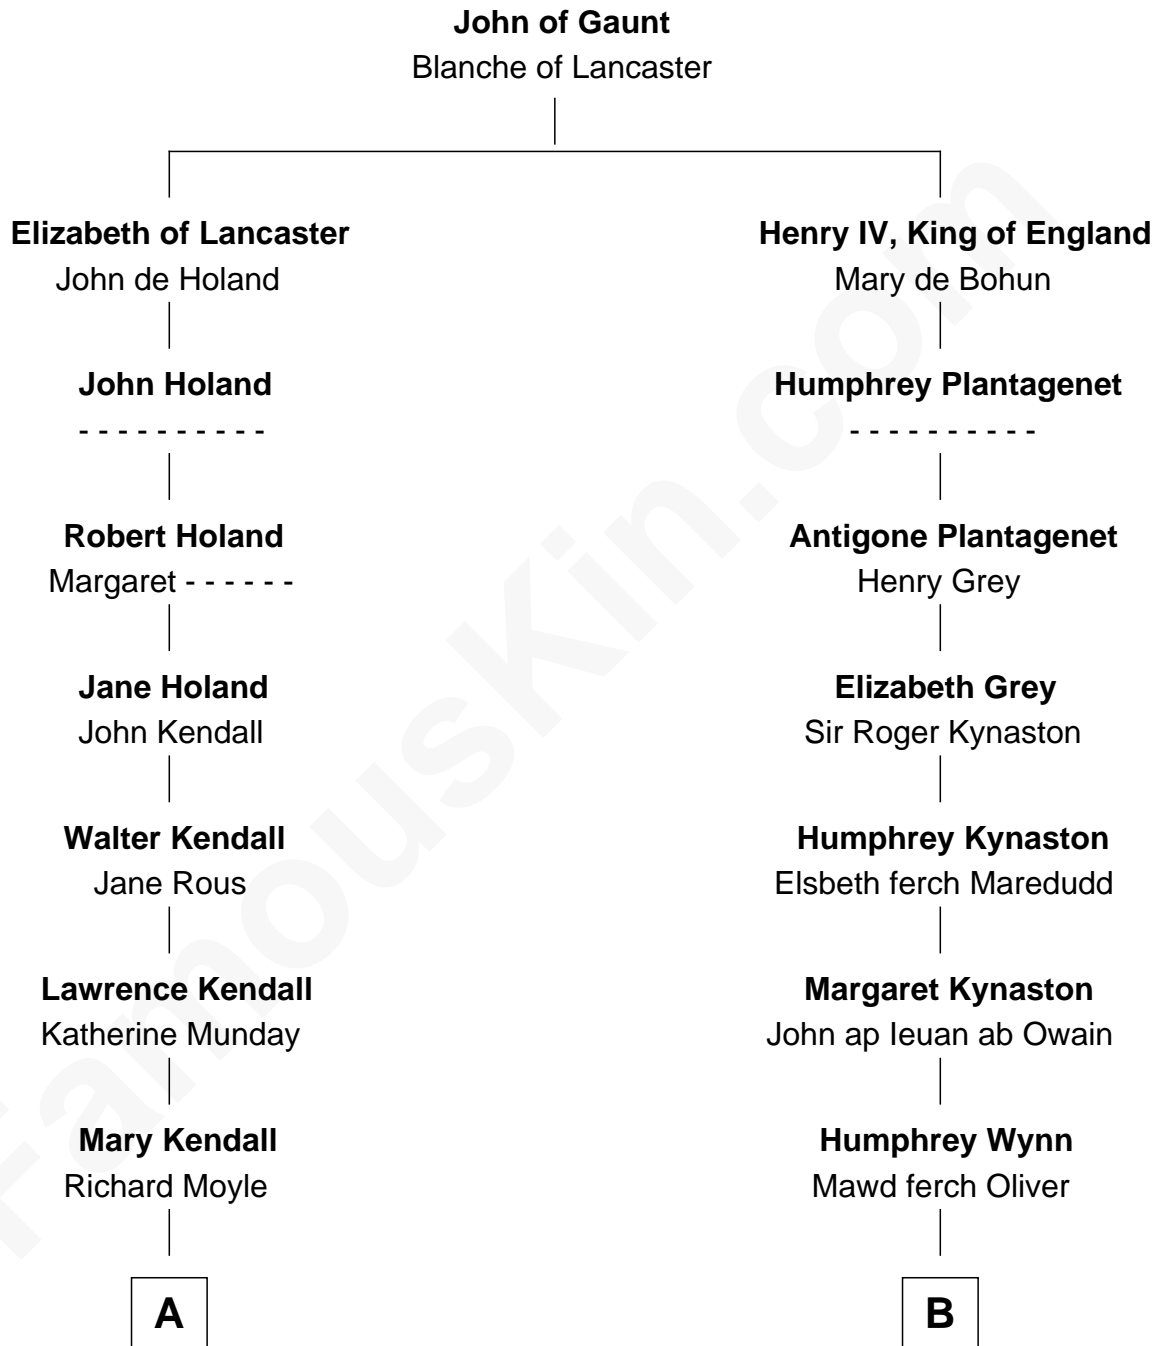

FamousKin.com

Relationship Chart of

Ed Helms

TV and Movie Actor

17th cousin 3 times removed of

Orson Welles

Radio, Stage, and Movie Actor

C

Inez Emeline Wright
George Pullen Jackson

Frances Helen Jackson
Fitzgerald Sale Parker

Pamela Ann Parker
John A. Helms

Ed Helms
TV and Movie Actor

FamousKin.com