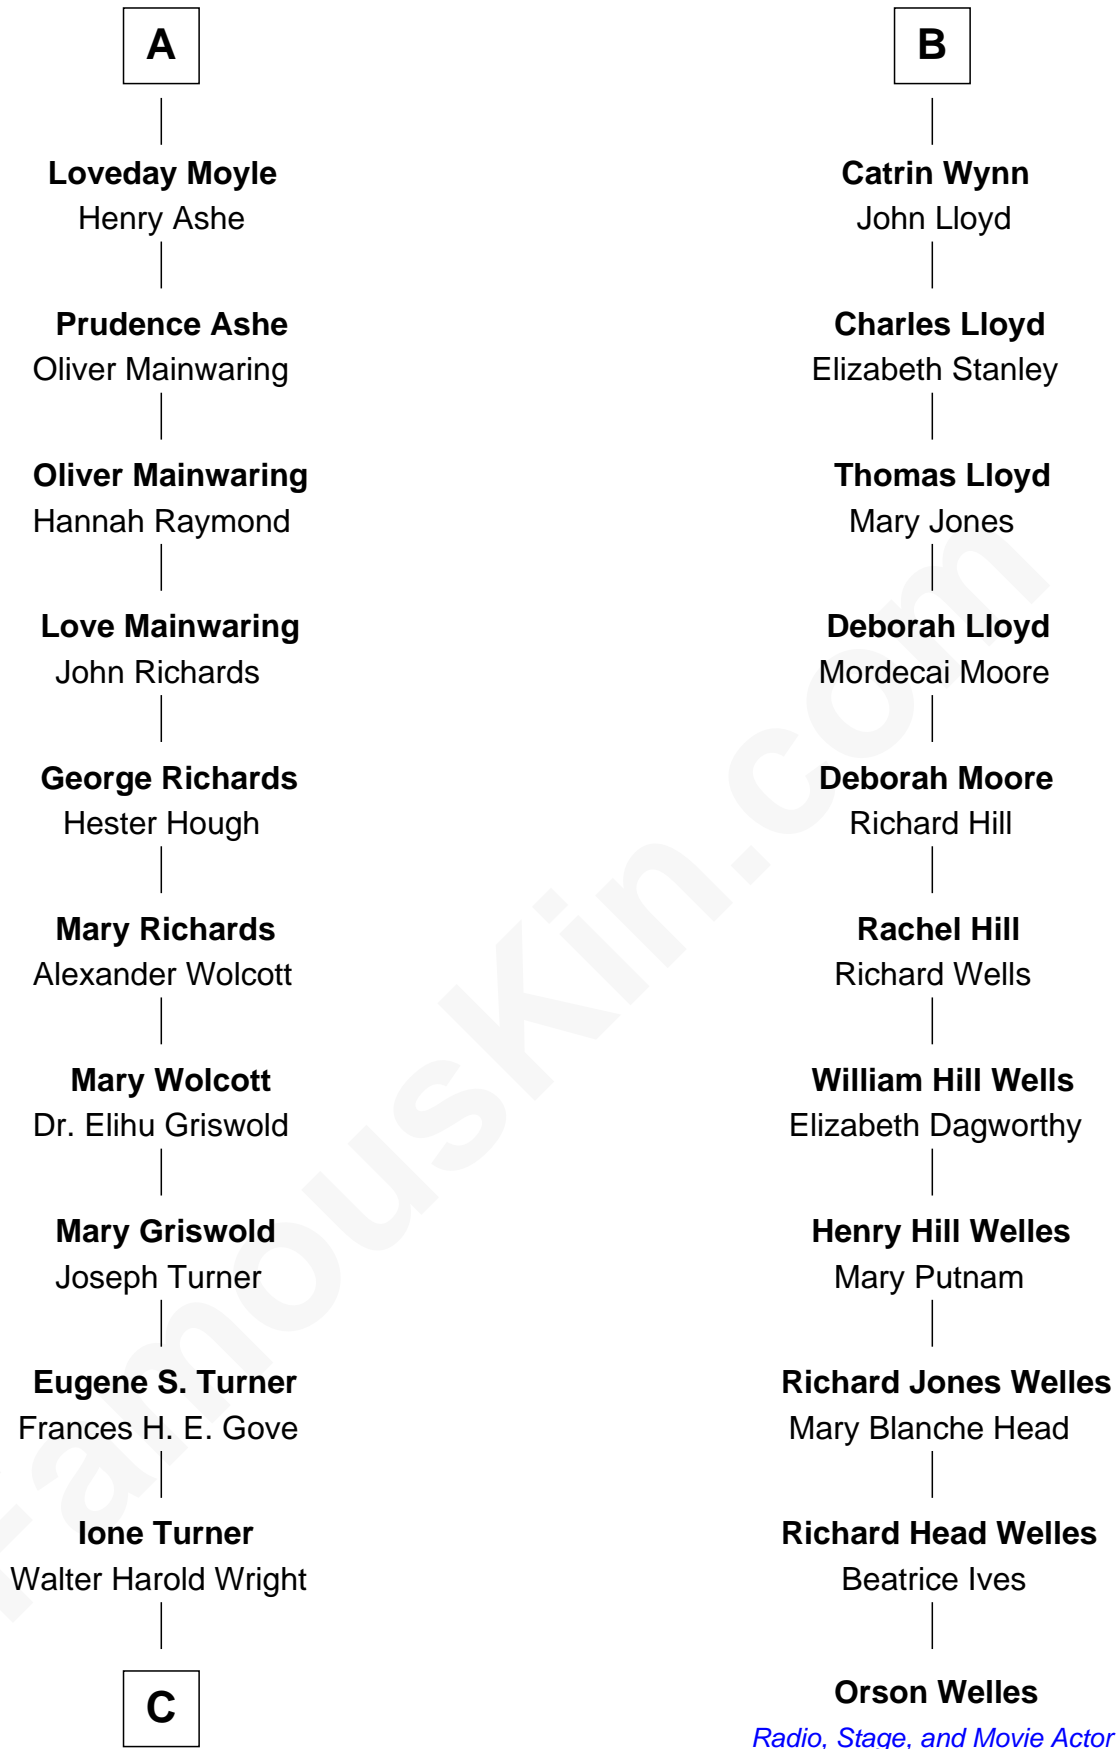

FamousKin.com

Relationship Chart of

Ed Helms

TV and Movie Actor

17th cousin 3 times removed of

Orson Welles

Radio, Stage, and Movie Actor

C

Inez Emeline Wright
George Pullen Jackson

Frances Helen Jackson
Fitzgerald Sale Parker

Pamela Ann Parker
John A. Helms

Ed Helms
TV and Movie Actor

FamousKin.com