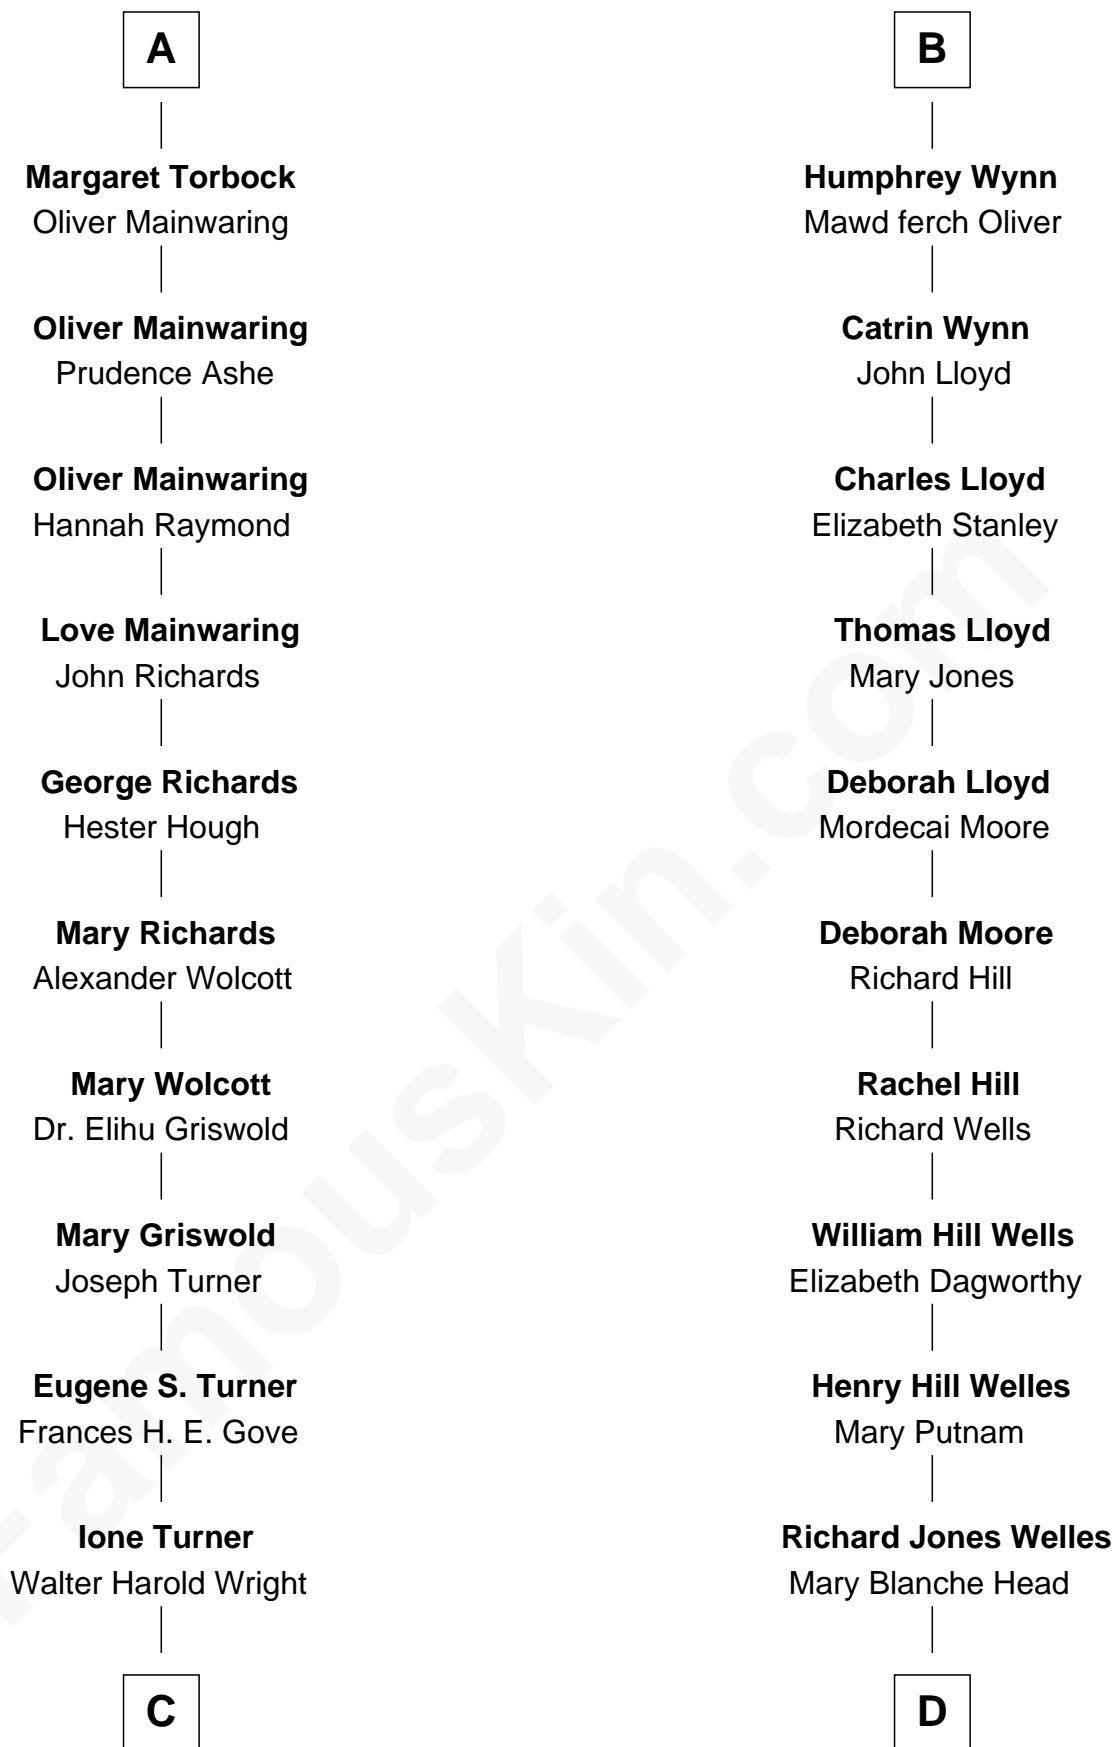

Sir Richard Fitzalan
Elizabeth de Bohun

Elizabeth Fitzalan
Sir Robert Goushill

Joan Goushill
Sir Thomas Stanley

Sir John Stanley
Elizabeth Weever

Margery Stanley
Sir William Torbock

Thomas Torbock
Elizabeth Moore

William Torbock
Catherine Gerard

A

Joan Fitzalan

Humphrey de Bohun

Mary de Bohun

Henry IV, King of England

Humphrey Plantagenet

Antigone Plantagenet

Henry Grey

Elizabeth Grey

Sir Roger Kynaston

Humphrey Kynaston

Elsbeth ferch Maredudd

Margaret Kynaston

John ap Ieuan ab Owain

B