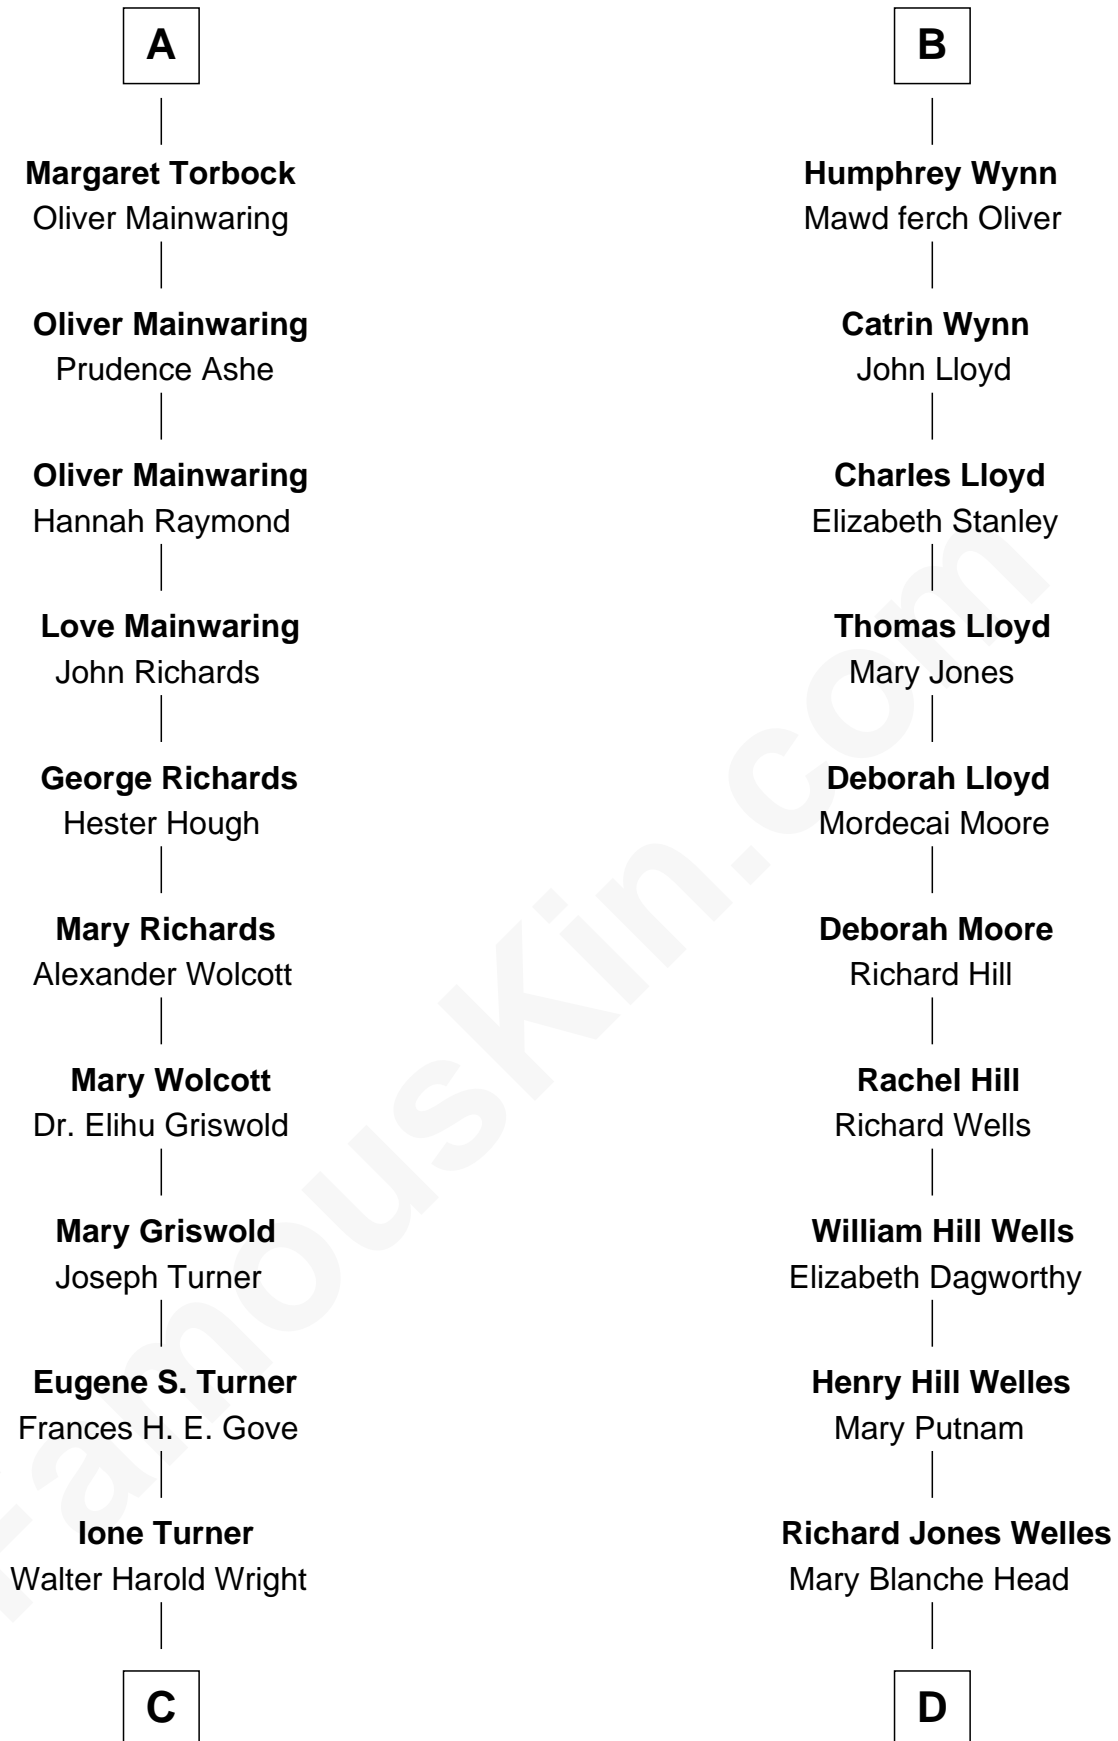

FamousKin.com

Relationship Chart of

Ed Helms

TV and Movie Actor

18th cousin 2 times removed of

Orson Welles

Radio, Stage, and Movie Actor

C

Inez Emeline Wright
George Pullen Jackson

Frances Helen Jackson
Fitzgerald Sale Parker

Pamela Ann Parker
John A. Helms

Ed Helms
TV and Movie Actor

D

Richard Head Welles
Beatrice Ives

Orson Welles
Radio, Stage, and Movie Actor