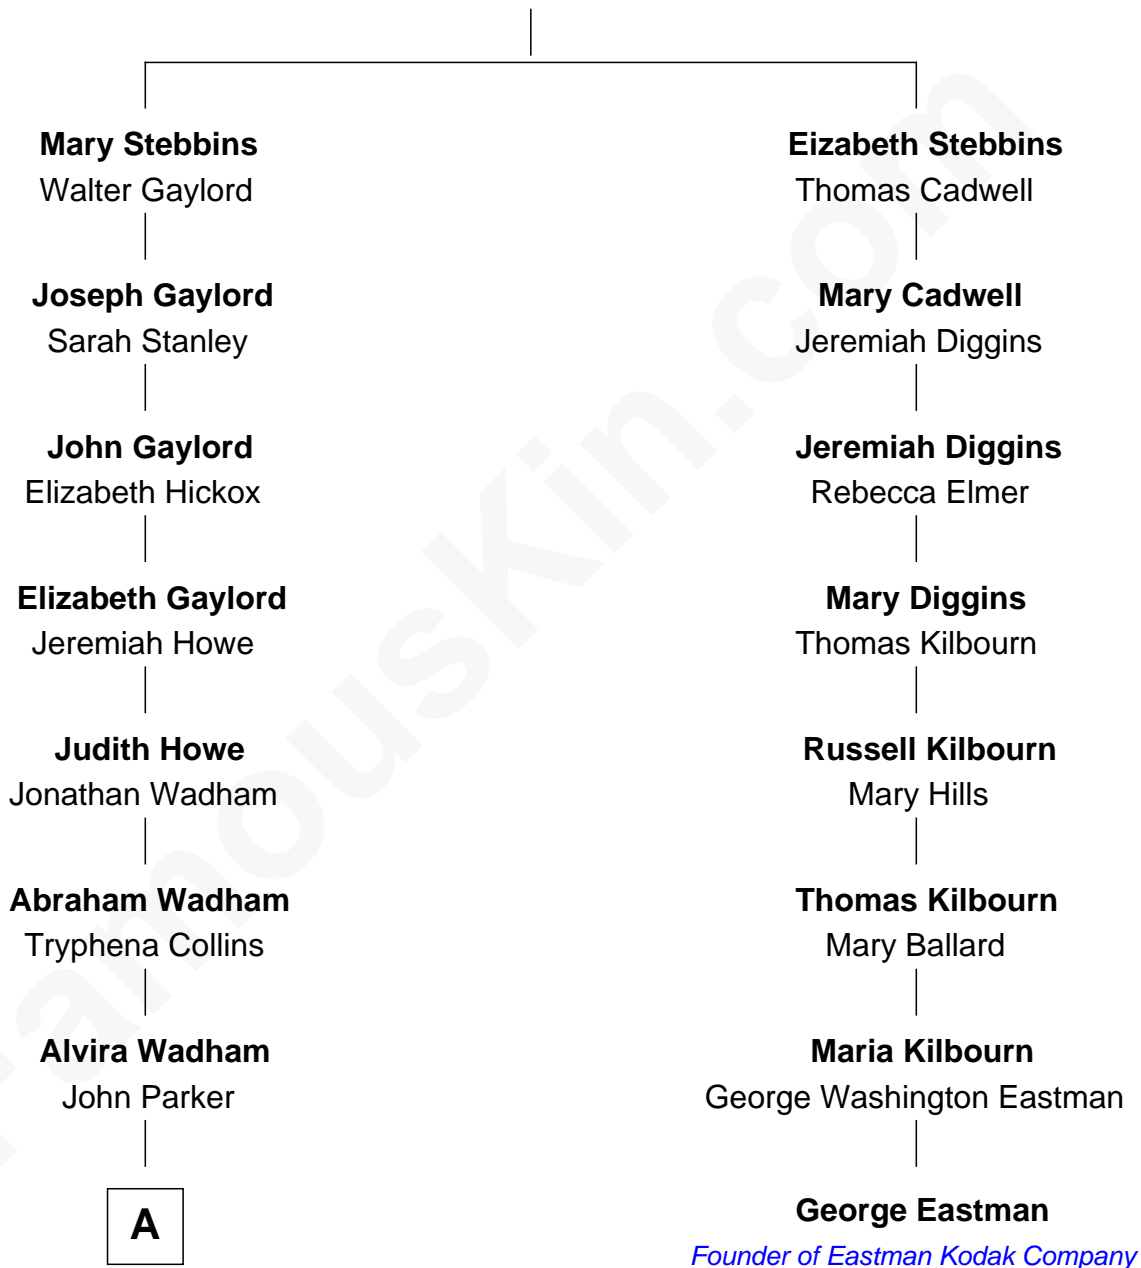

FamousKin.com

Relationship Chart of

Ed Helms

TV and Movie Actor

7th cousin 4 times removed of

George Eastman

Founder of Eastman Kodak Company

Edward Stebbins

Frances Tough

A

—
Bishop Linus Parker
Ellen Katherine Burruss

—
Fitzgerald Sale Parker
Lucy Irvine Paxton

—
Fitzgerald Sale Parker
Frances Helen Jackson

—
Pamela Ann Parker
John A. Helms

—
Ed Helms
TV and Movie Actor