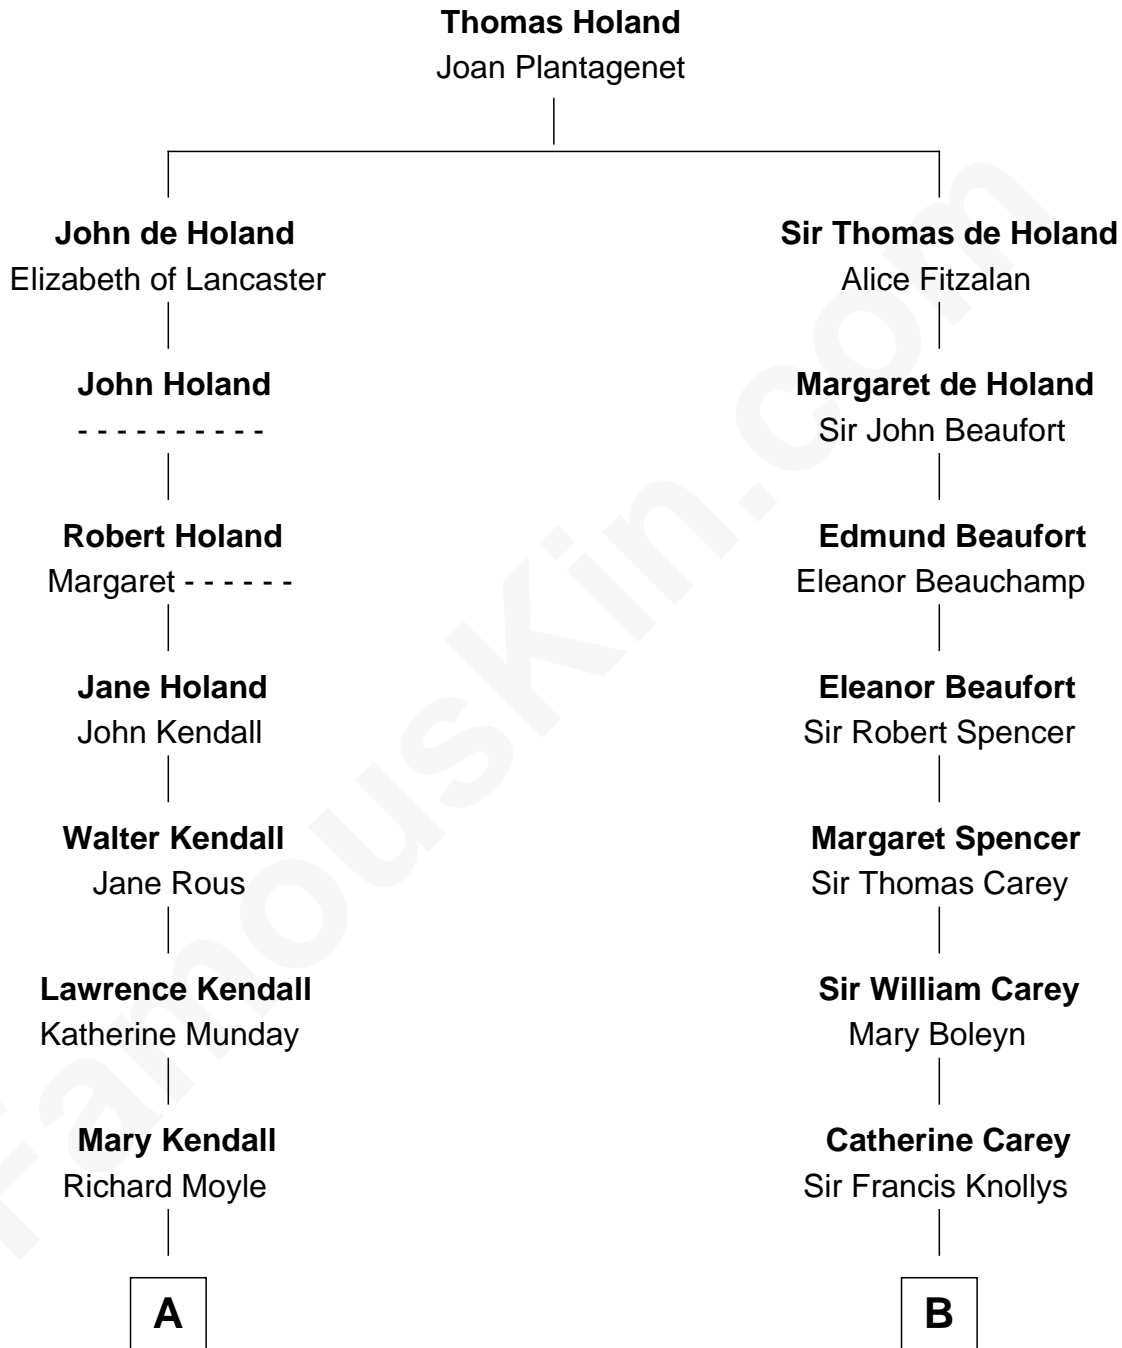

FamousKin.com

Relationship Chart of

Ed Helms

TV and Movie Actor

15th cousin 5 times removed of

Charles Darwin

Theory of Evolution

C

Inez Emeline Wright
George Pullen Jackson

Frances Helen Jackson
Fitzgerald Sale Parker

Pamela Ann Parker
John A. Helms

Ed Helms
TV and Movie Actor

FamousKin.com