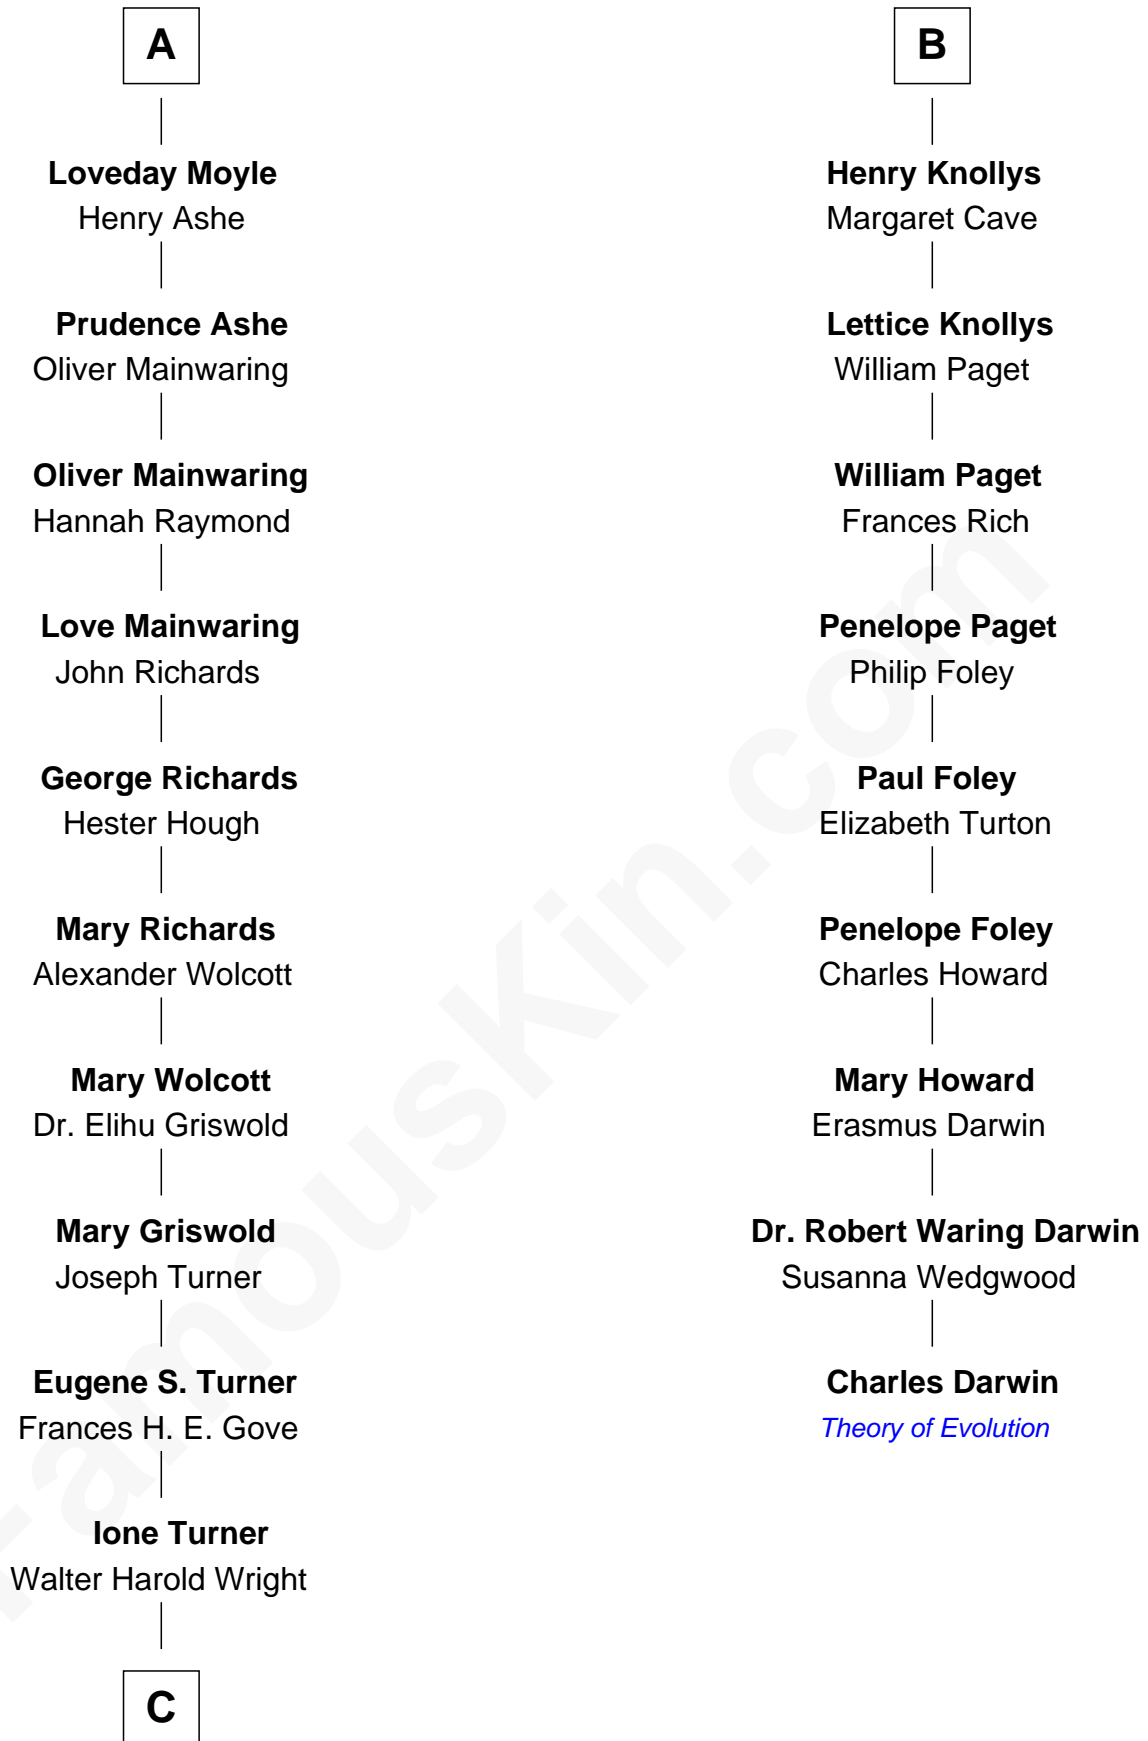

FamousKin.com

Relationship Chart of

Ed Helms

TV and Movie Actor

15th cousin 5 times removed of

Charles Darwin

Theory of Evolution

C

Inez Emeline Wright
George Pullen Jackson

Frances Helen Jackson
Fitzgerald Sale Parker

Pamela Ann Parker
John A. Helms

Ed Helms
TV and Movie Actor

FamousKin.com