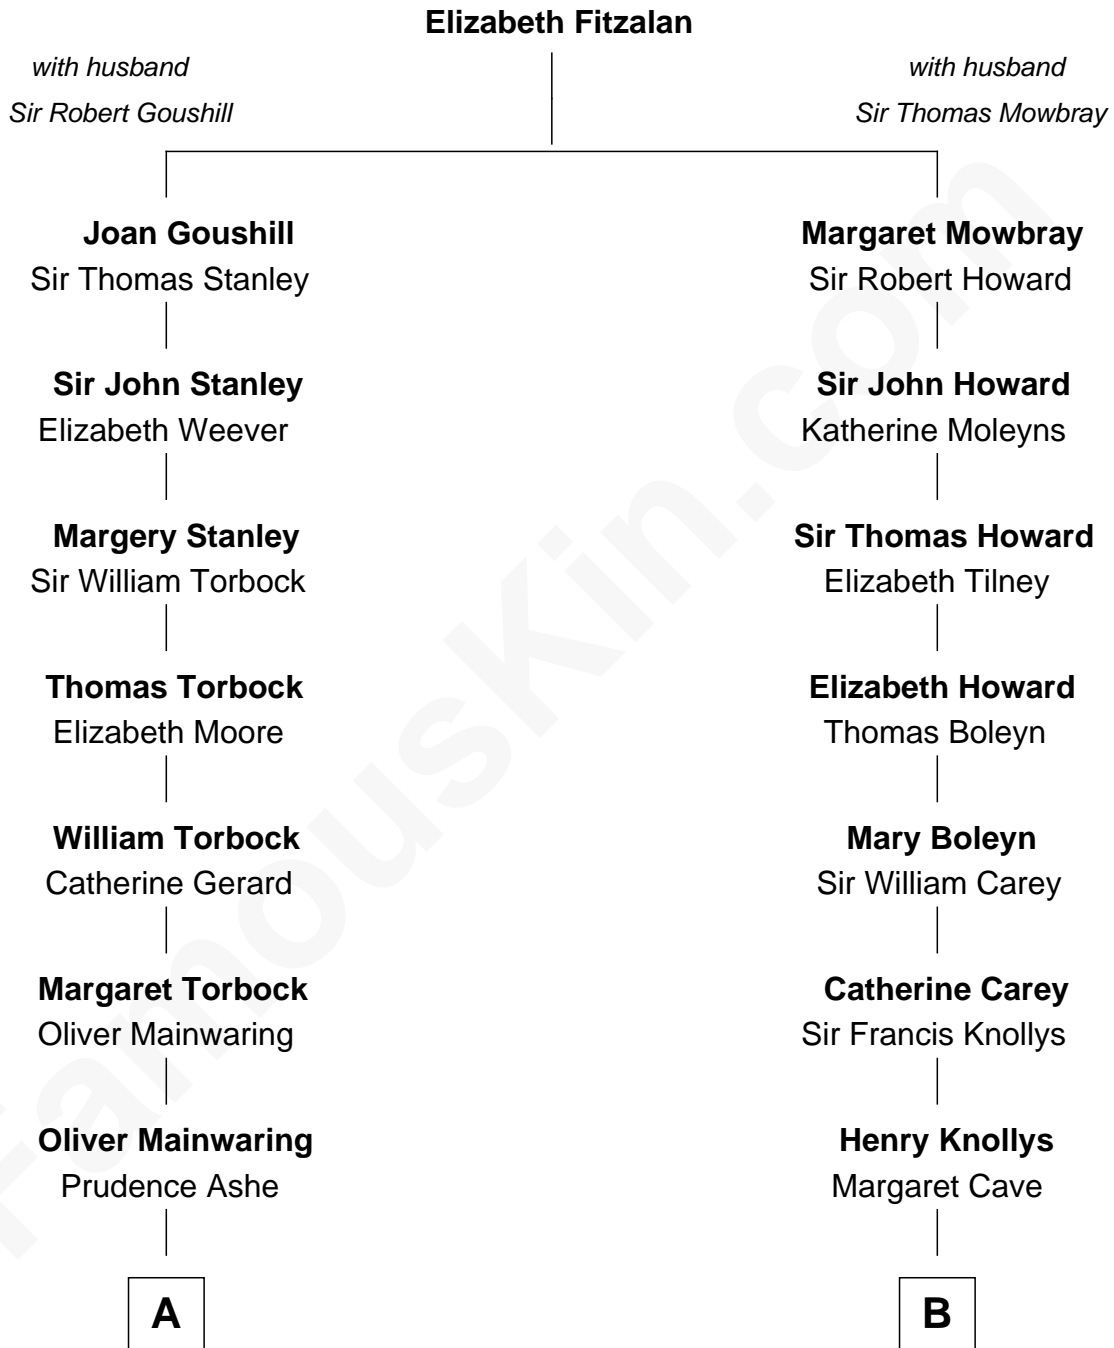

FamousKin.com

Relationship Chart of

Ed Helms

TV and Movie Actor

14th cousin 4 times removed of

Charles Darwin

Theory of Evolution

C