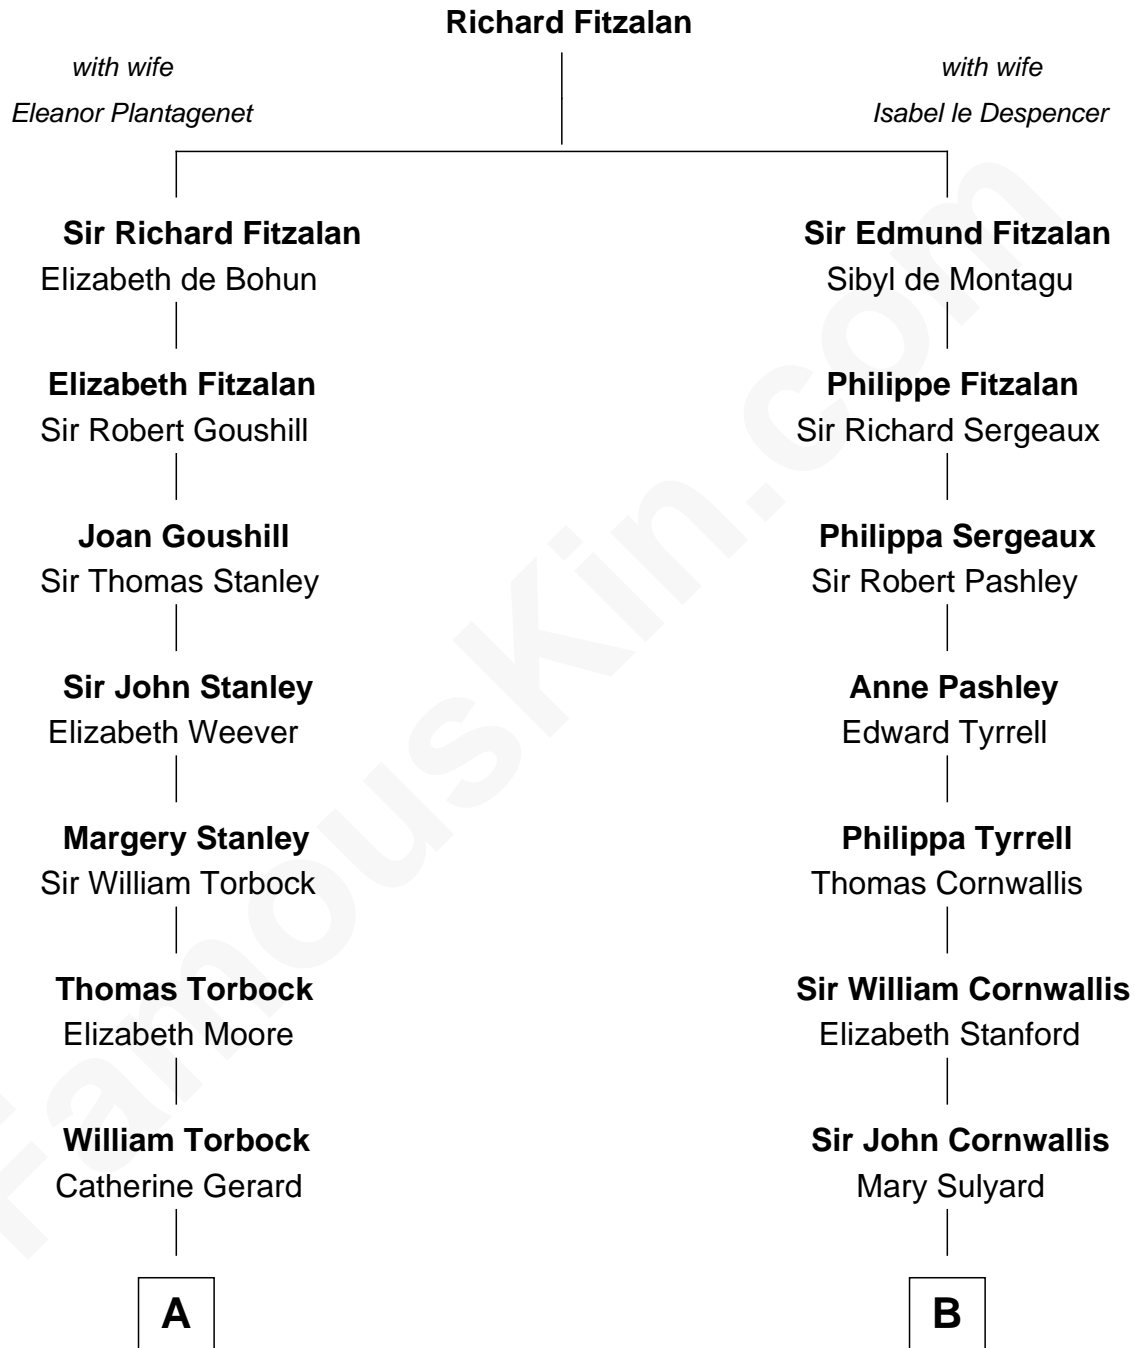

FamousKin.com

Relationship Chart of

Ed Helms

TV and Movie Actor

17th cousin 3 times removed of

General James Longstreet
Confederate Army - U.S. Civil War

C

Inez Emeline Wright
George Pullen Jackson