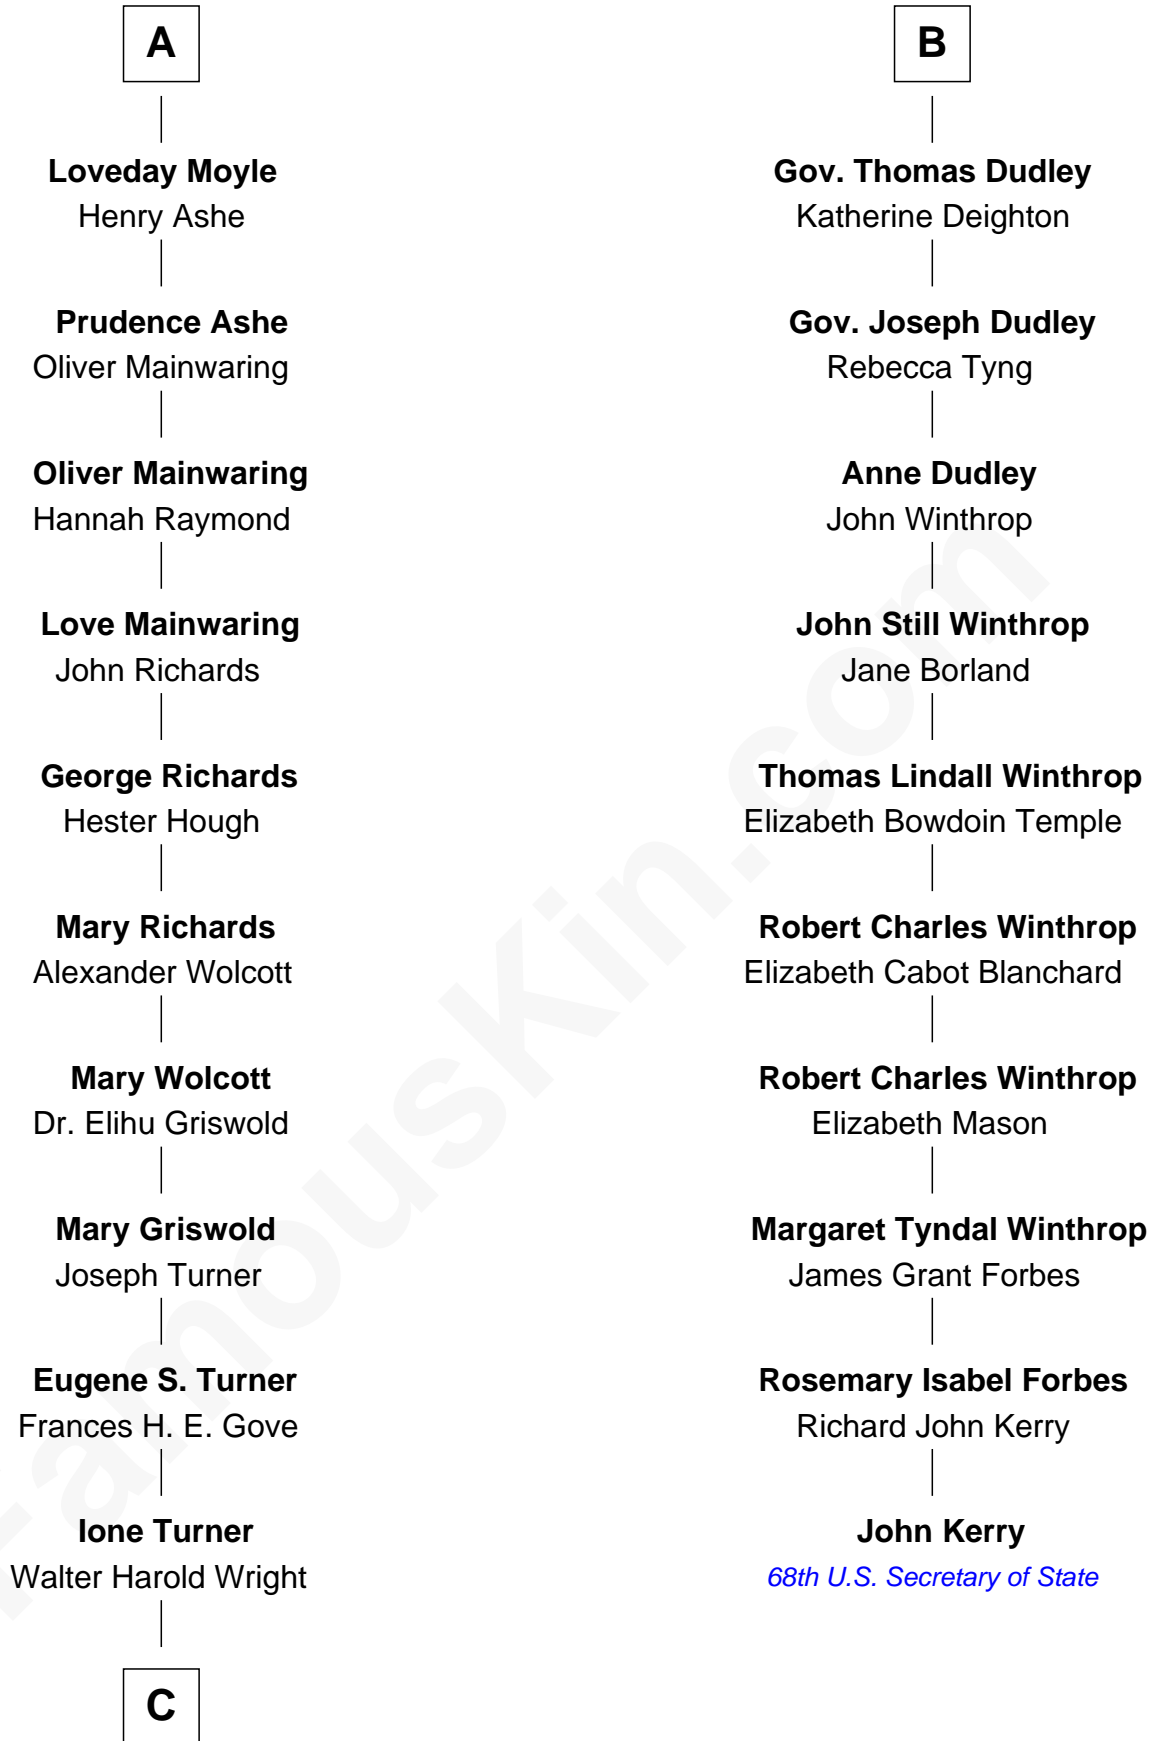

FamousKin.com Relationship Chart of

Ed Helms

TV and Movie Actor

16th cousin 4 times removed of

John Kerry

68th U.S. Secretary of State

C

Inez Emeline Wright
George Pullen Jackson

Frances Helen Jackson
Fitzgerald Sale Parker

Pamela Ann Parker
John A. Helms

Ed Helms
TV and Movie Actor

FamousKin.com