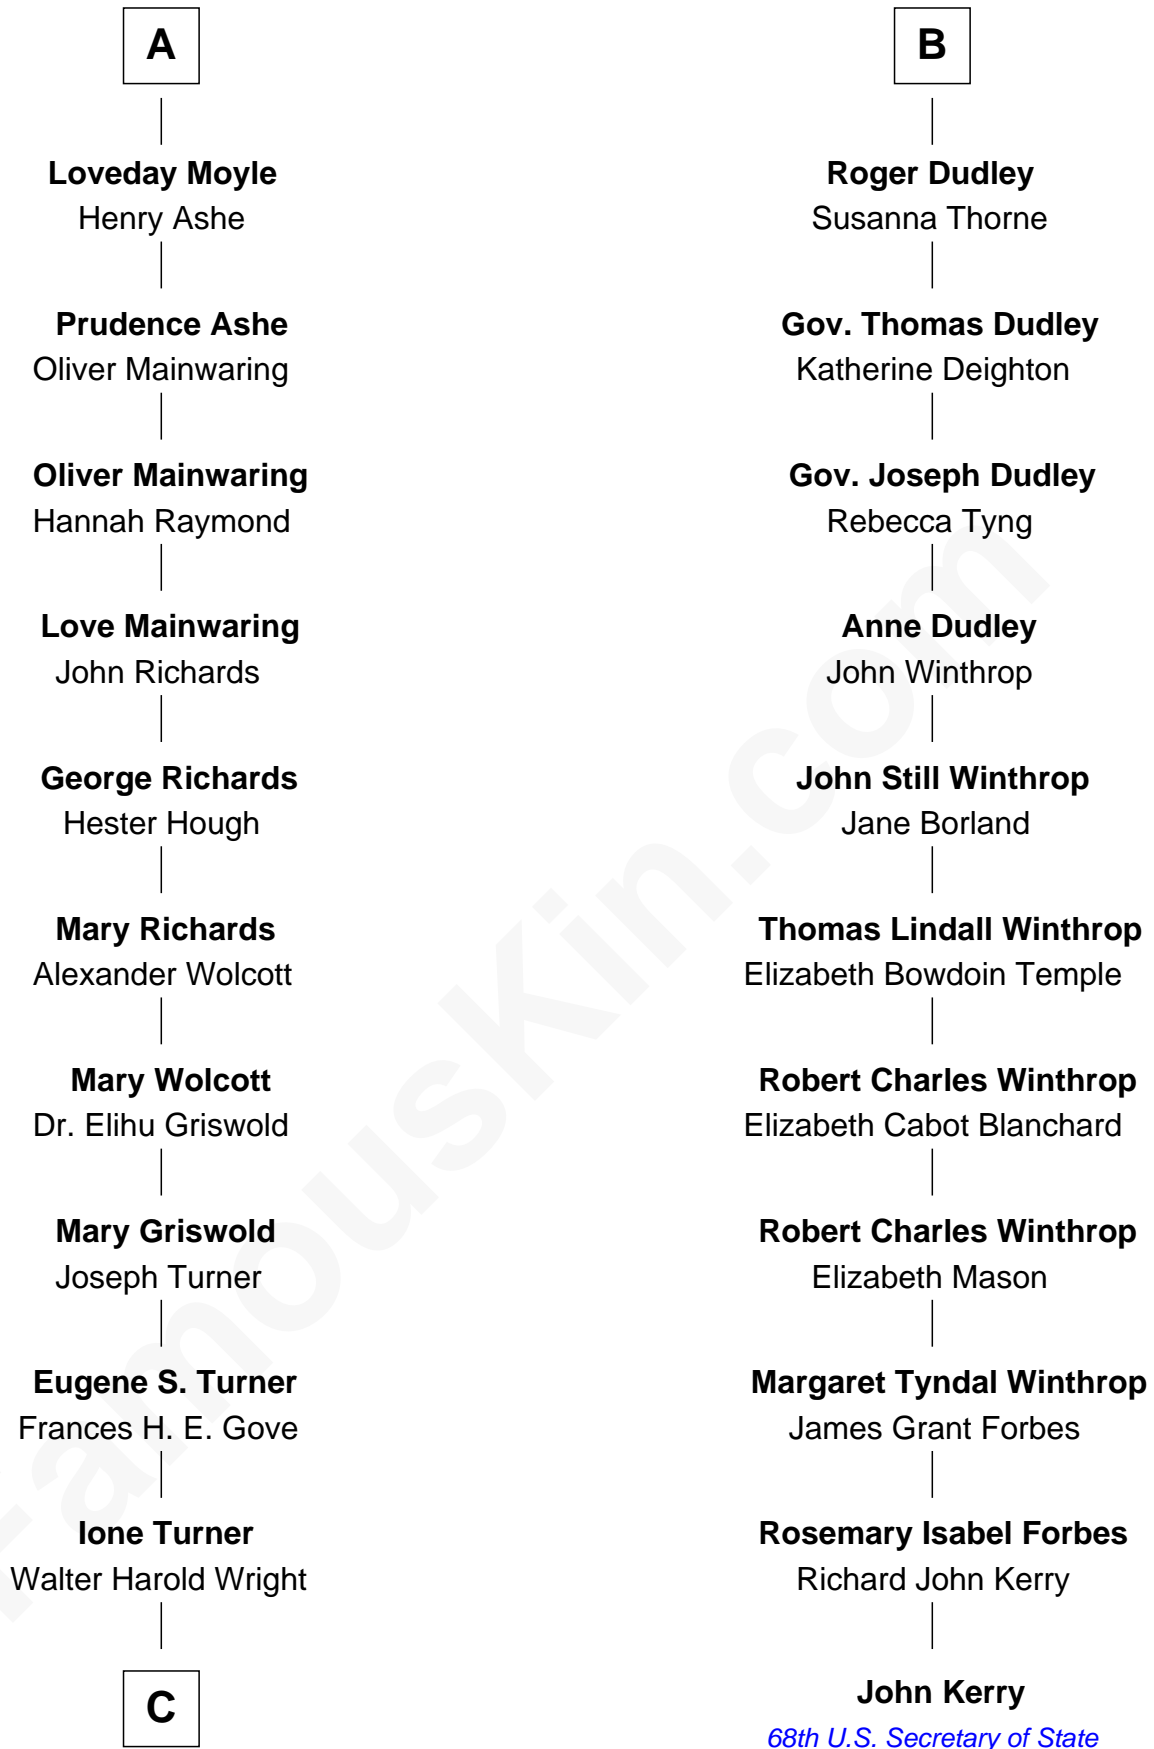

FamousKin.com Relationship Chart of

Ed Helms

TV and Movie Actor

17th cousin 3 times removed of

John Kerry

68th U.S. Secretary of State

Thomas Holand
Joan Plantagenet

John de Holand
Elizabeth of Lancaster

Sir Thomas de Holand
Alice Fitzalan

John Holand

Eleanor Holand
Edward Cherleton

Robert Holand
Margaret -----

Joyce Cherleton
Sir John Tiptoft

Jane Holand
John Kendall

Joyce Tiptoft
Sir Edmund Sutton

Walter Kendall
Jane Rous

Sir Edward Sutton
Cecily Willoughby

Lawrence Kendall
Katherine Munday

Sir John Sutton
Cecily Grey

Mary Kendall
Richard Moyle

Sir Henry Dudley
----- Ashton

Probable

A

B