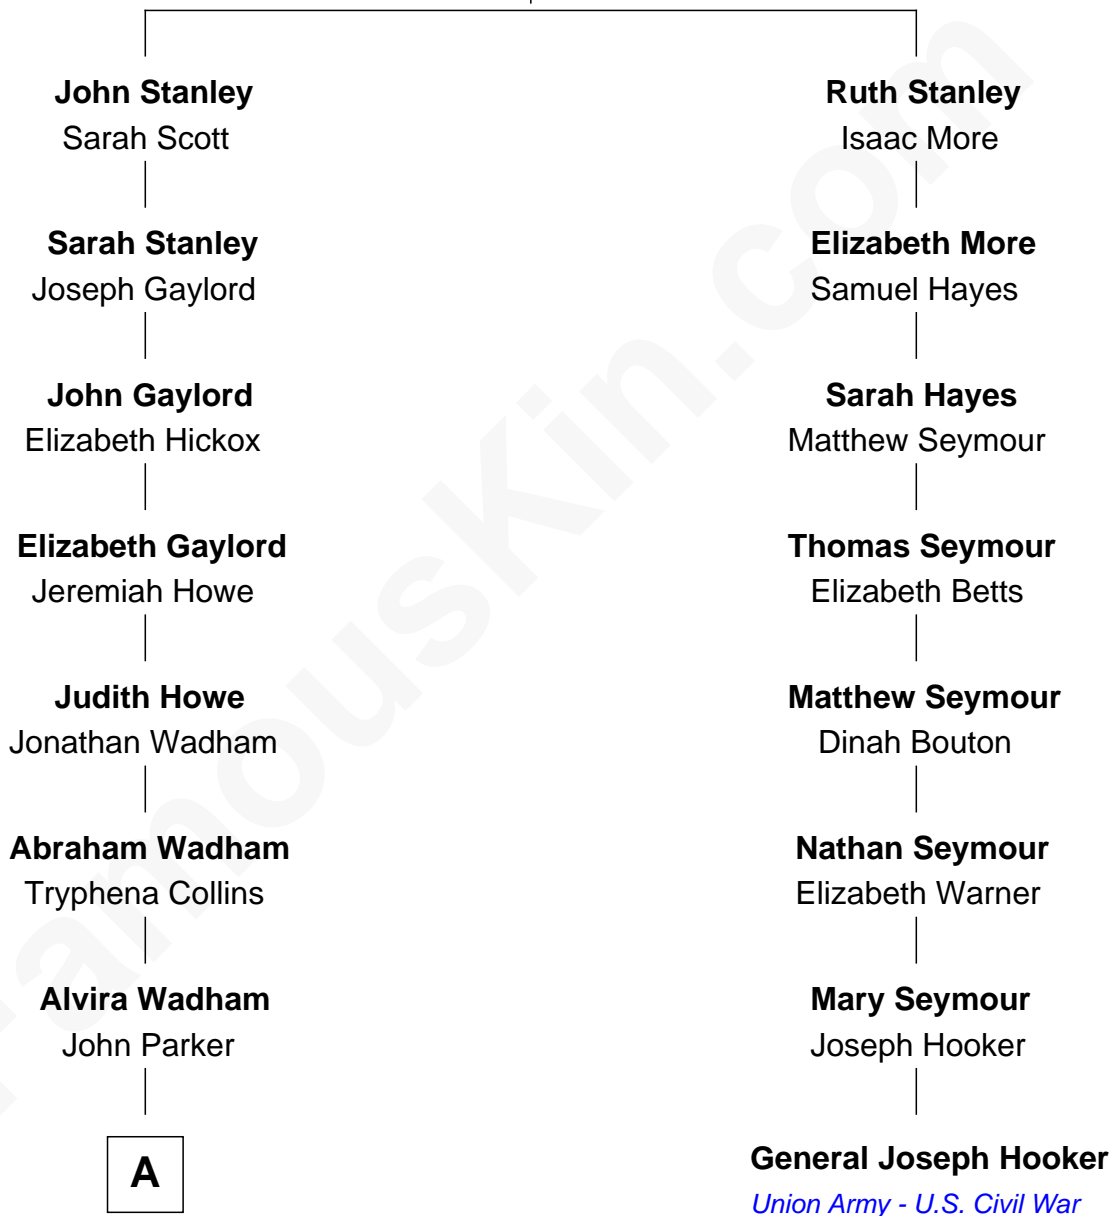

FamousKin.com

Relationship Chart of

Ed Helms

TV and Movie Actor

7th cousin 4 times removed of

General Joseph Hooker

Union Army - U.S. Civil War

John Stanley
Elizabeth Uredge

A

—
Bishop Linus Parker
Ellen Katherine Burruss

—
Fitzgerald Sale Parker
Lucy Irvine Paxton

—
Fitzgerald Sale Parker
Frances Helen Jackson

—
Pamela Ann Parker
John A. Helms

—
Ed Helms
TV and Movie Actor