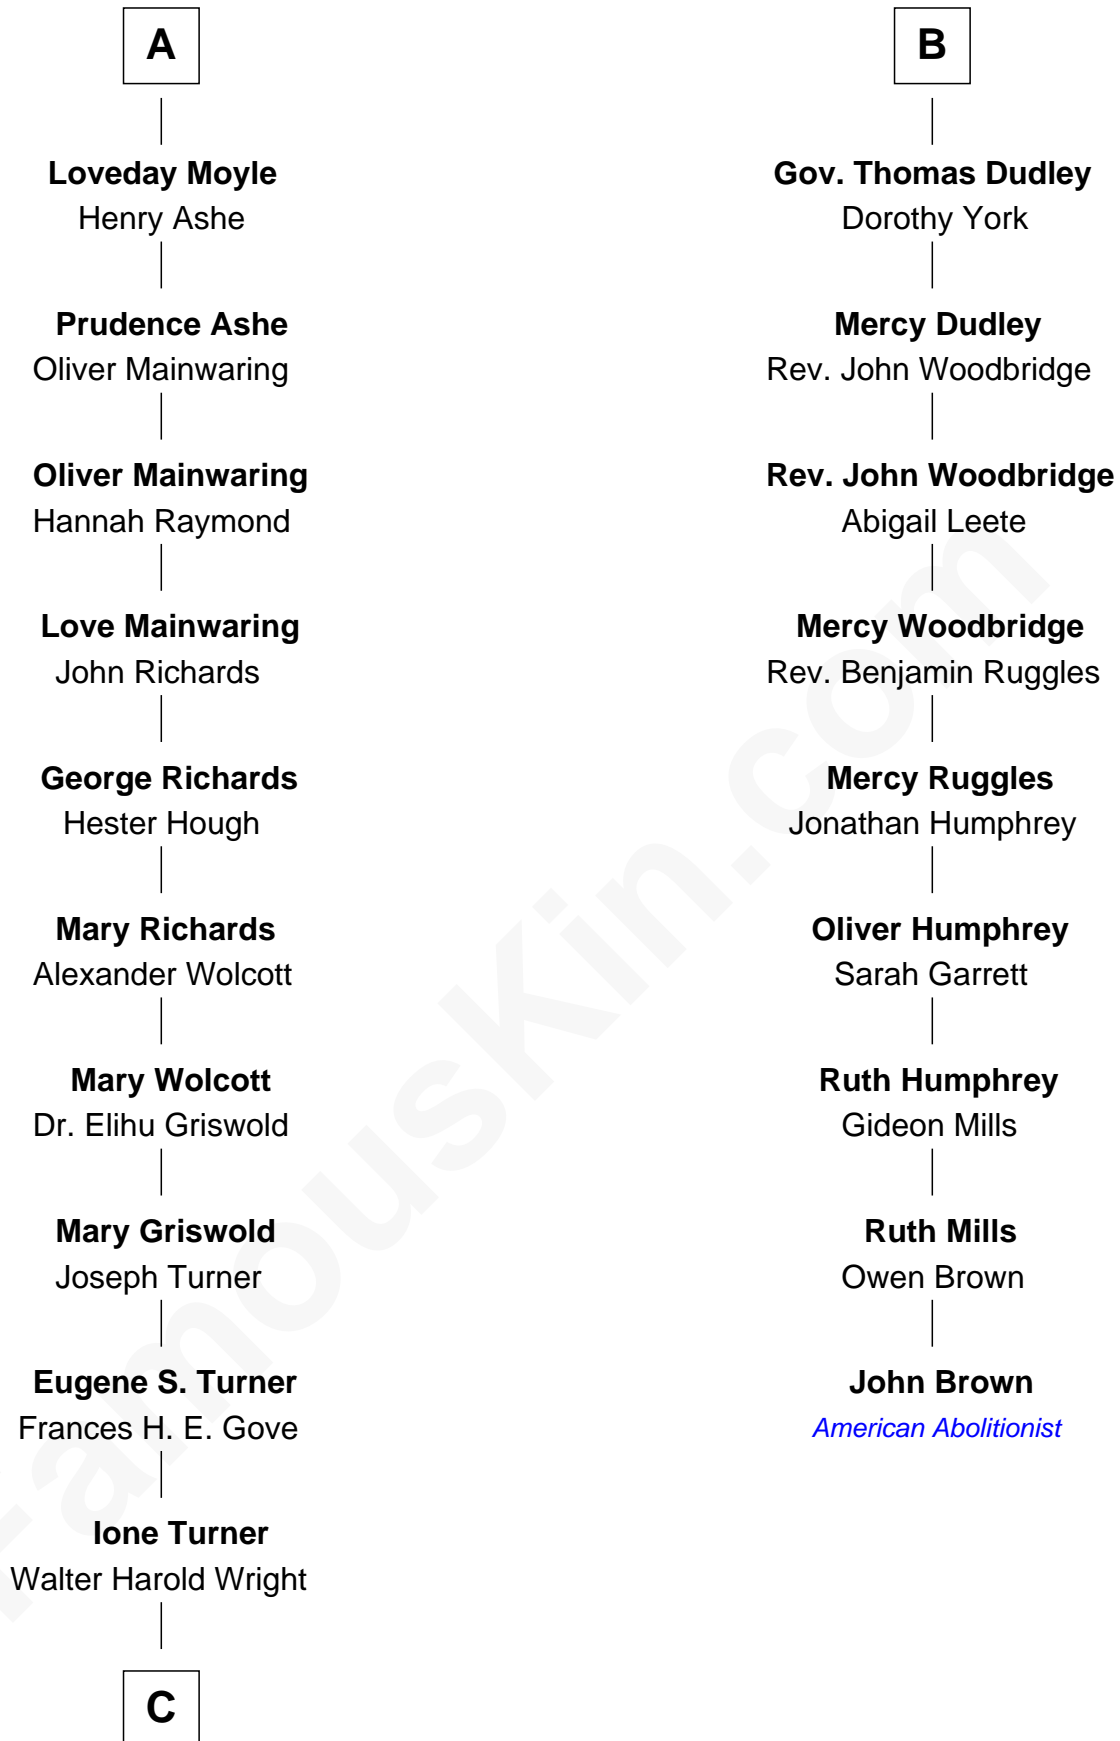

FamousKin.com Relationship Chart of

Ed Helms

TV and Movie Actor

15th cousin 5 times removed of

John Brown

American Abolitionist

C

Inez Emeline Wright
George Pullen Jackson

Frances Helen Jackson
Fitzgerald Sale Parker

Pamela Ann Parker
John A. Helms

Ed Helms
TV and Movie Actor

FamousKin.com