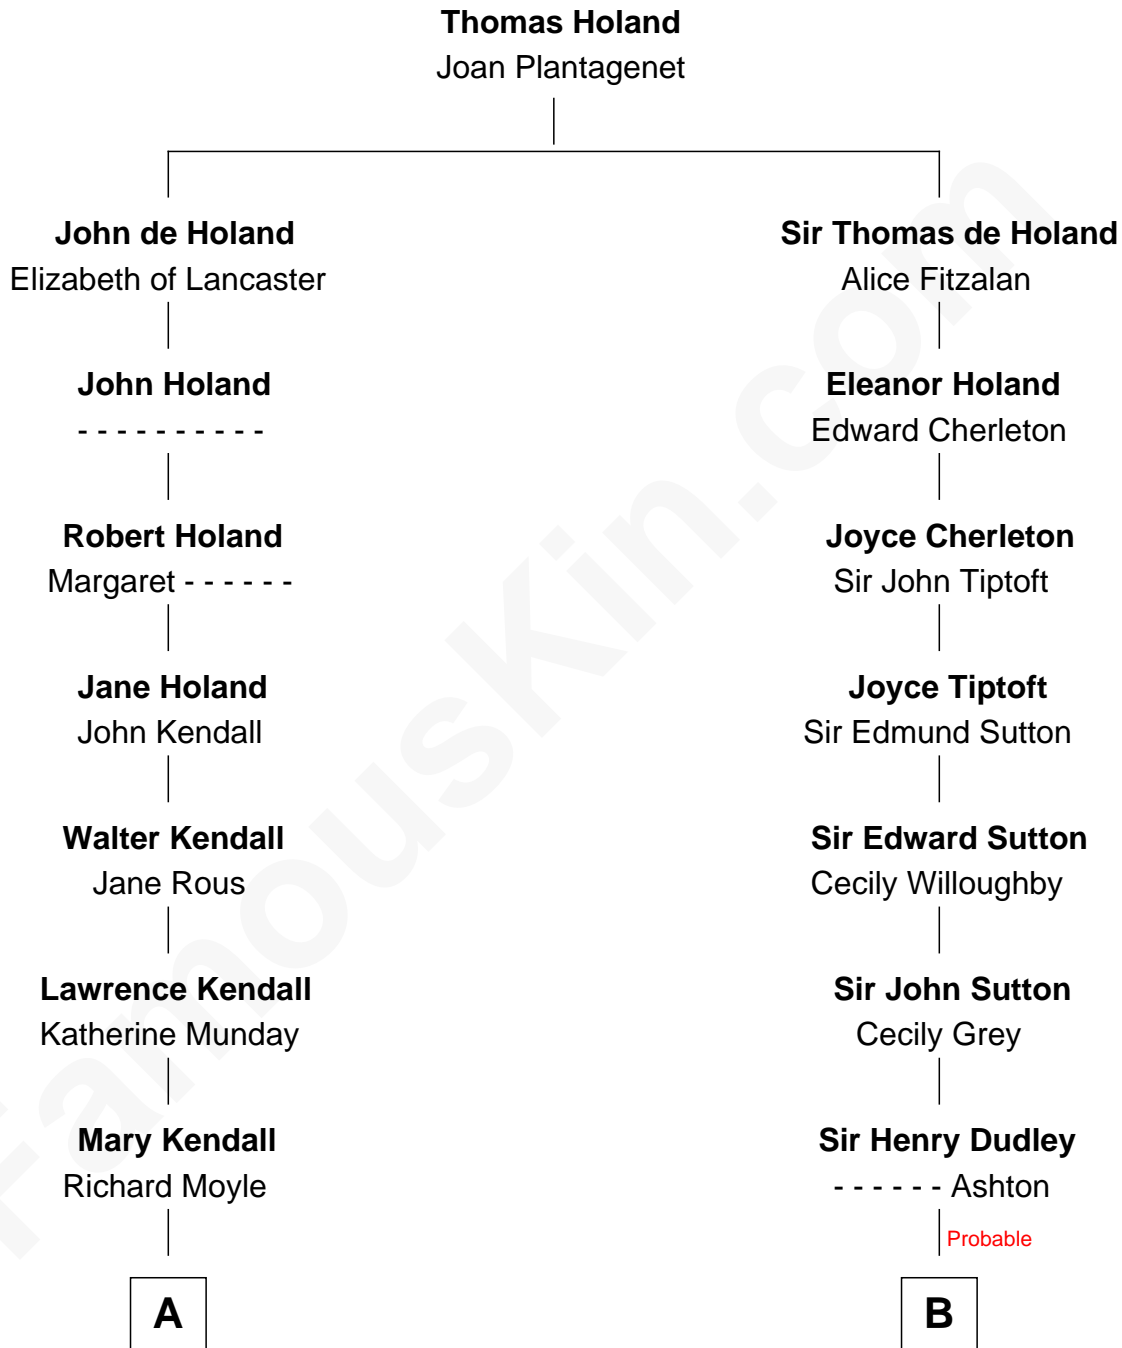

FamousKin.com Relationship Chart of

Ed Helms

TV and Movie Actor

16th cousin 4 times removed of

John Brown

American Abolitionist

C

Inez Emeline Wright
George Pullen Jackson