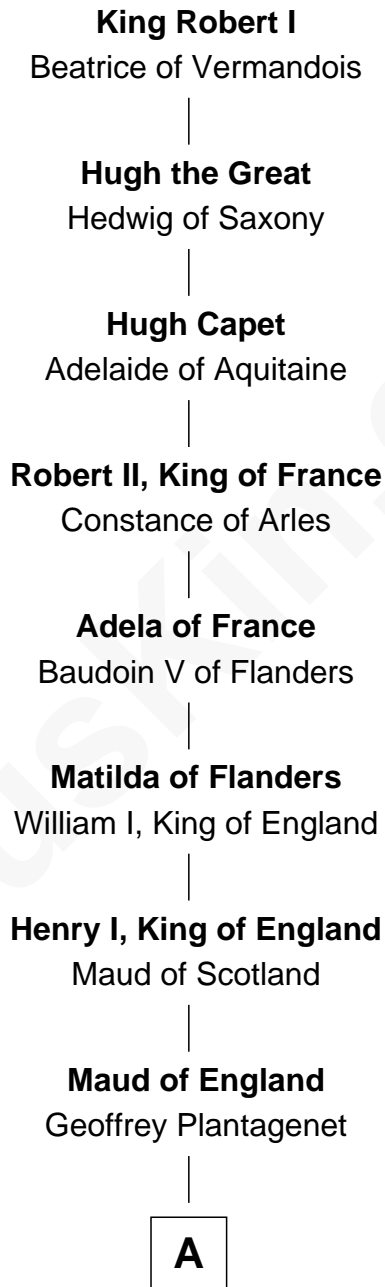

FamousKin.com Relationship Chart of

Ed Helms

TV and Movie Actor

32nd Great-grandson of

King Robert I

King of France

A

Henry II, King of England

Eleanor of Aquitaine

John, King of England

Isabelle of Angoulême

Henry III, King of England

Eleanor of Provence

Edmund Plantagenet

Blanche of Artois

Henry Plantagenet