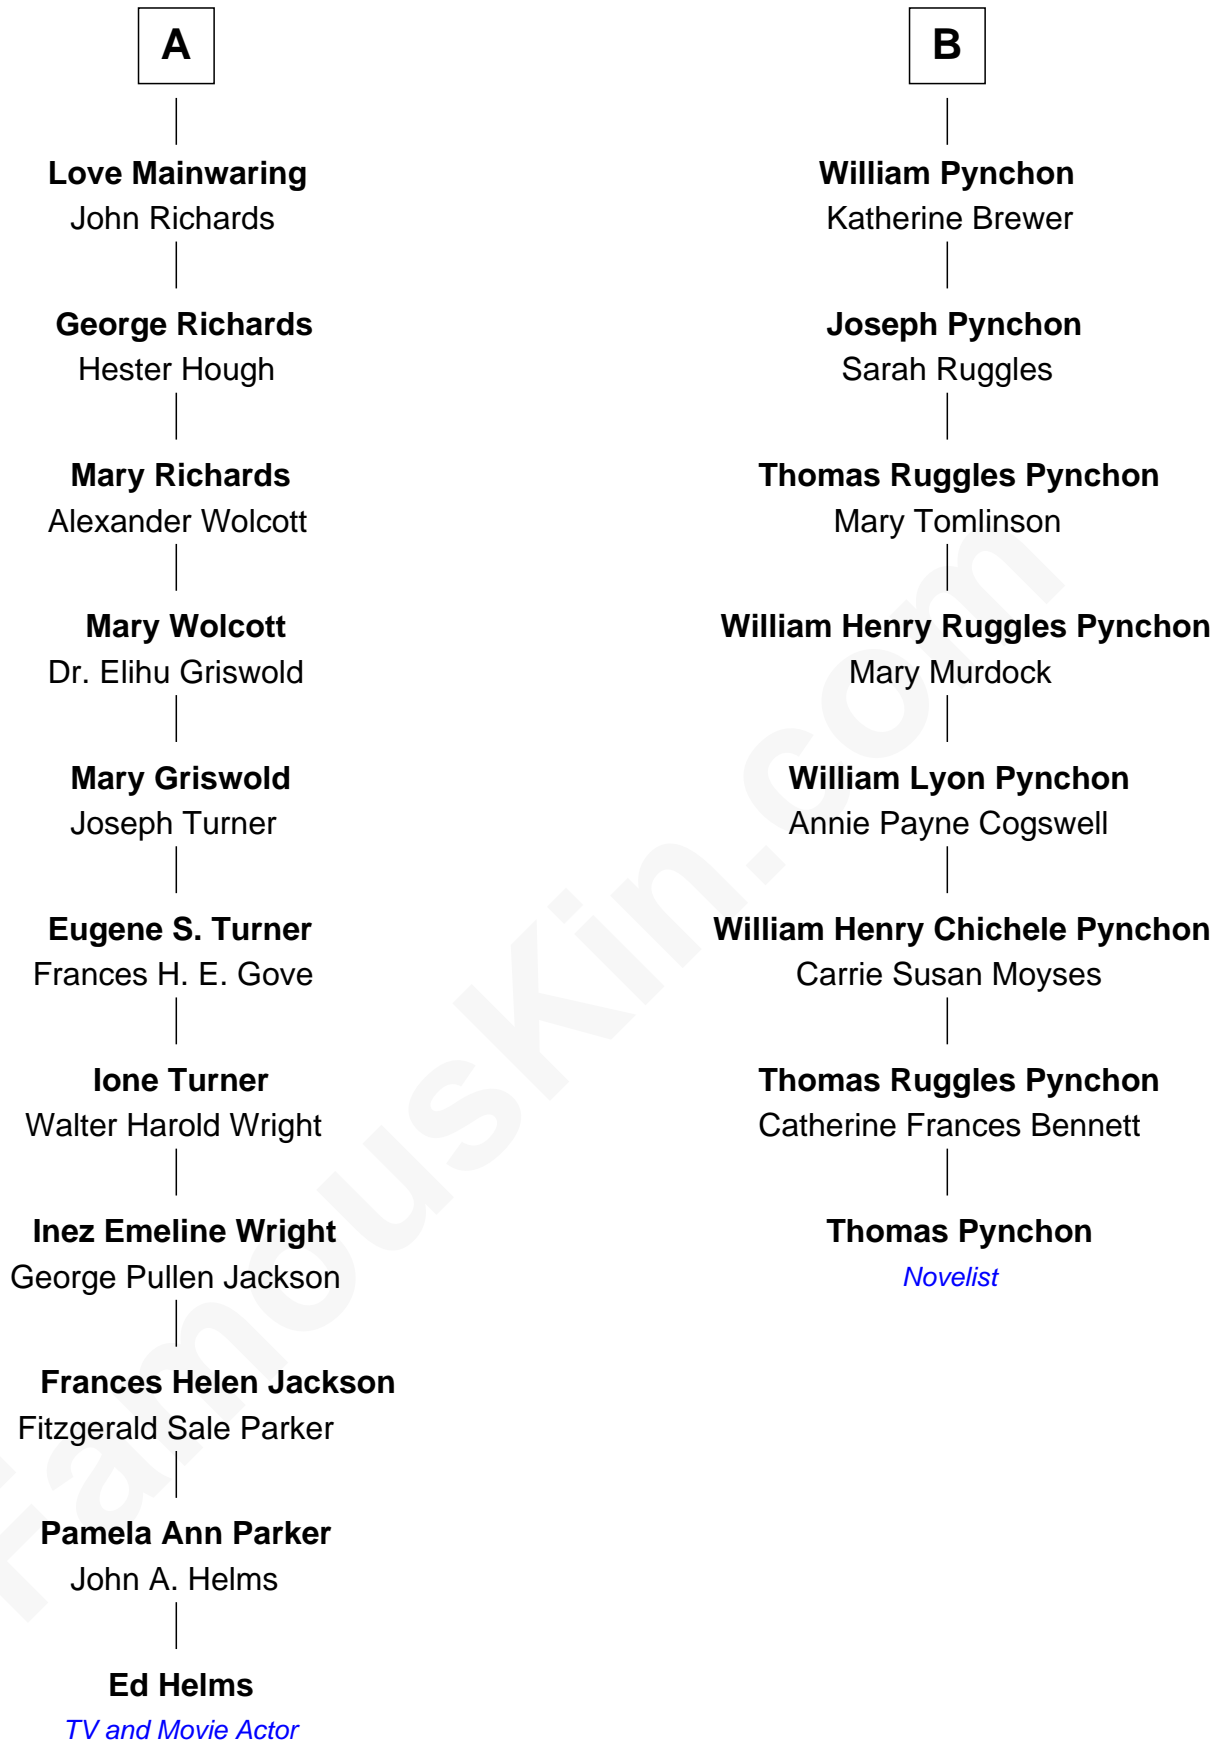

FamousKin.com

Relationship Chart of

Ed Helms

TV and Movie Actor

14th cousin 3 times removed of

Thomas Pynchon
American Novelist

Sir John Savage
Katherine Stanley

Margaret Savage
Sir Edmund Trafford

Sir Christopher Savage
Anne Stanley

Margery Trafford
Sir Thomas Gerard

Sir Christopher Savage
Anne Lygon

Sir Thomas Gerard
Jane Legh

Bridget Savage
Anthony Bonner

Catherine Gerard
William Torbock

Mary Bonner
William Yonge

Margaret Torbock
Oliver Mainwaring

Bridget Yonge
George Wyllys

Oliver Mainwaring
Prudence Ashe

Amy Wyllys
Maj. John Pynchon

Oliver Mainwaring
Hannah Raymond

John Pynchon
Margaret Hubbard

A

B

Ed Helms photo by [Shana Fagan](#) (CC BY 3.0)