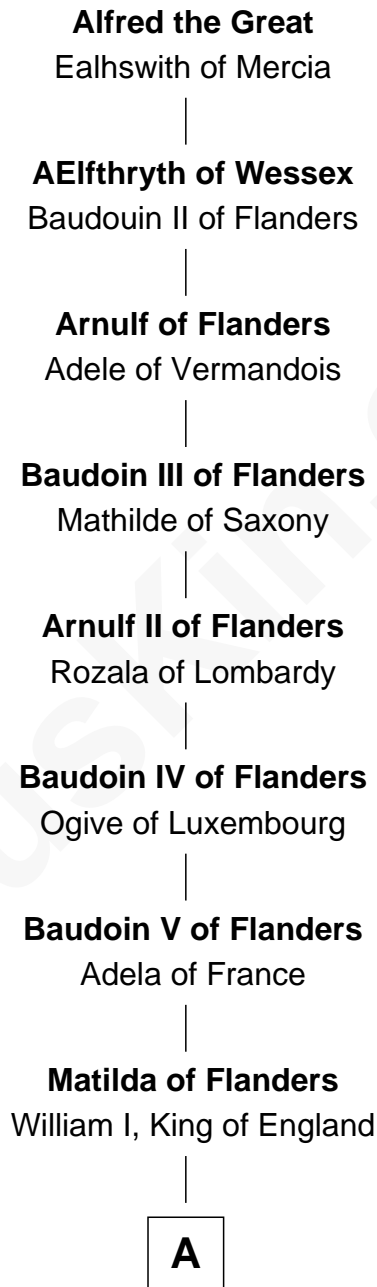

FamousKin.com Relationship Chart of

Ed Helms

TV and Movie Actor

34th Great-grandson of

Alfred the Great

King of the Anglo-Saxons

A

Henry I, King of England

Maud of Scotland

Maud of England

Geoffrey Plantagenet

Henry II, King of England

Eleanor of Aquitaine

John, King of England

Isabelle of Angoulême

Henry III, King of England

Eleanor of Provence

Edmund Plantagenet

Blanche of Artois

Henry Plantagenet

Maud de Chaworth

Eleanor Plantagenet

Richard Fitzalan

Sir Richard Fitzalan