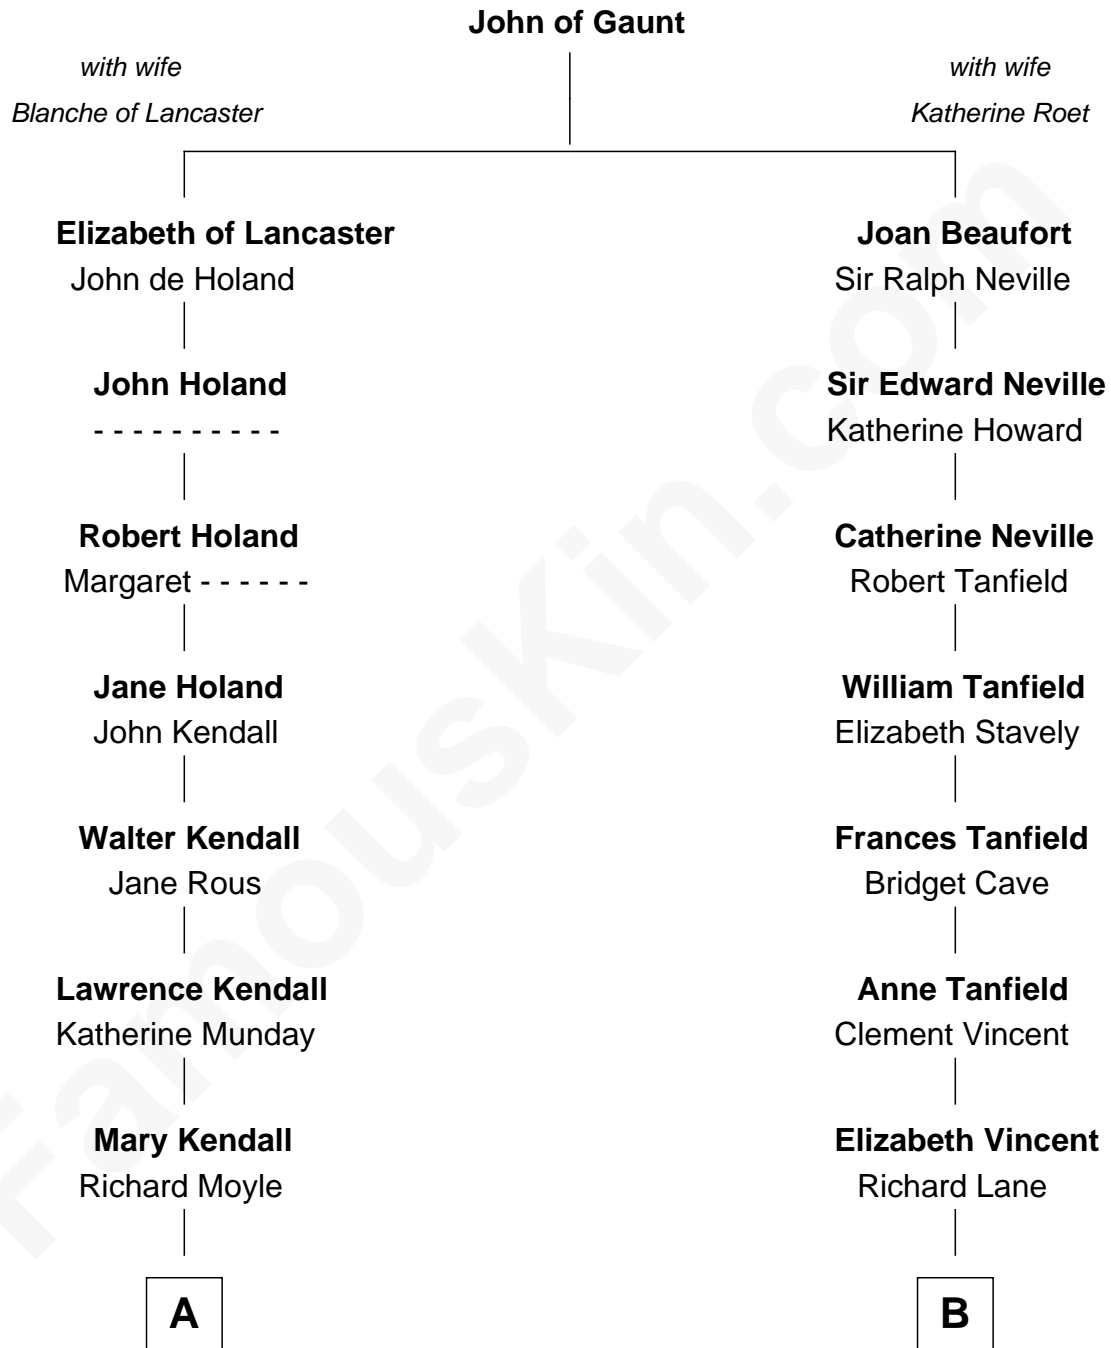

FamousKin.com

Relationship Chart of

Ed Helms

TV and Movie Actor

17th cousin 3 times removed of

Upton Sinclair

Pulitzer Prize Winning Novelist

C