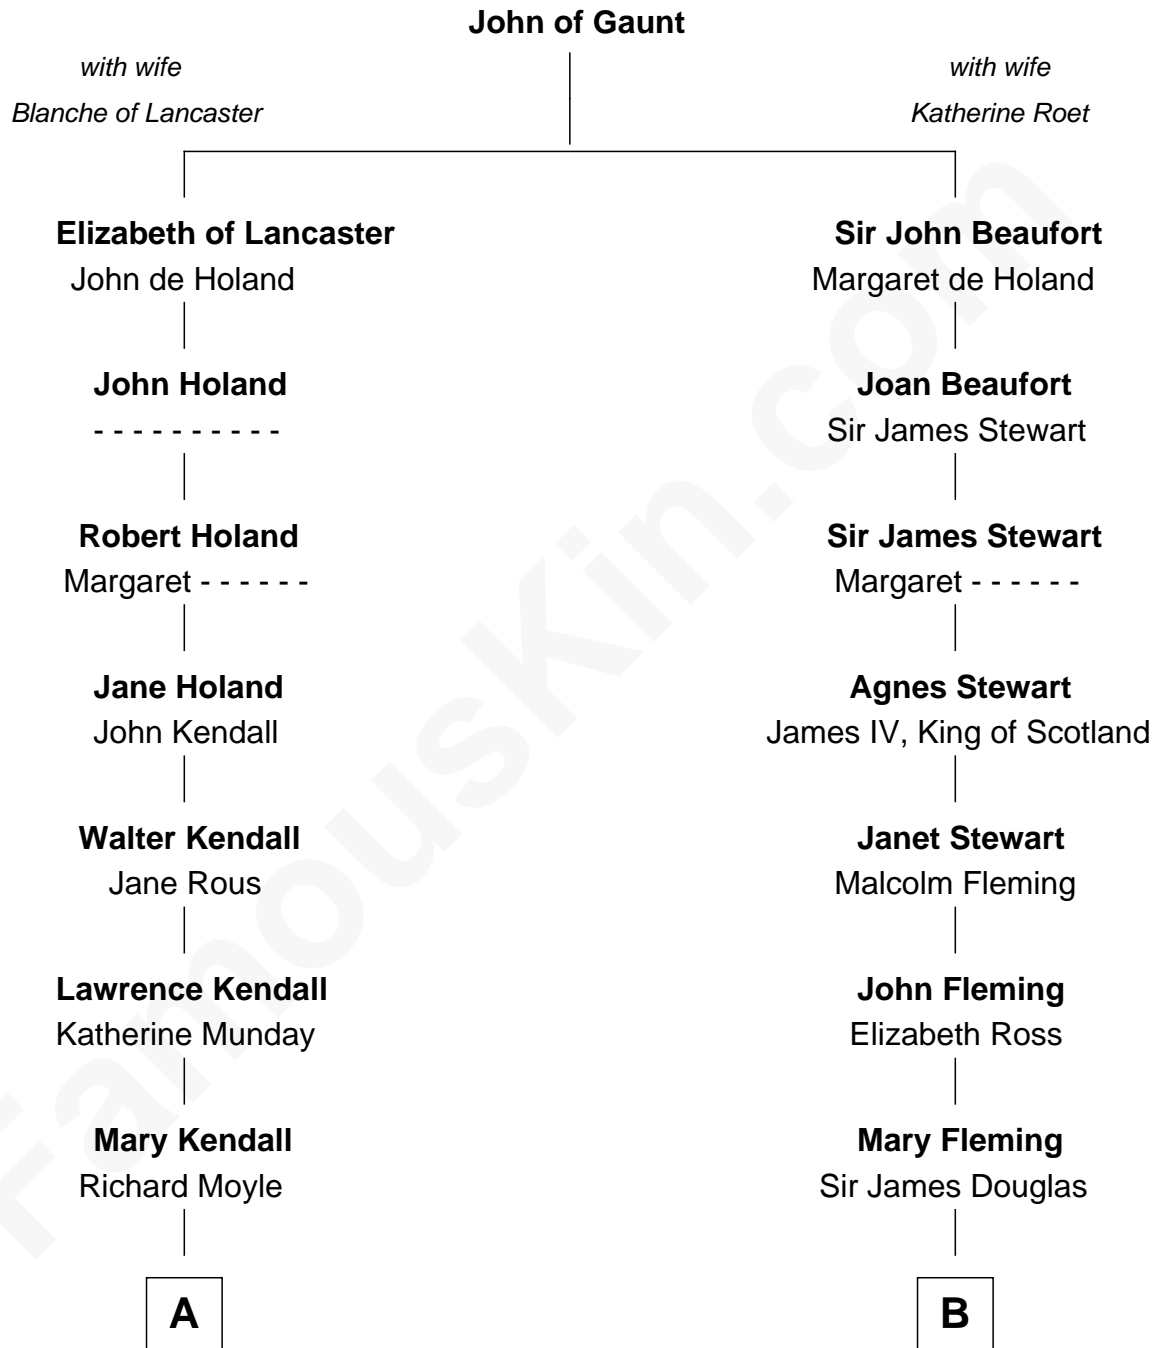

FamousKin.com Relationship Chart of

Ed Helms

TV and Movie Actor

18th cousin 2 times removed of

Guy Ritchie

British Filmmaker

C

Inez Emeline Wright
George Pullen Jackson

Frances Helen Jackson
Fitzgerald Sale Parker

Pamela Ann Parker
John A. Helms

Ed Helms
TV and Movie Actor

D

John Vivian Ritchie
Amber Mary Parkinson

Guy Ritchie
British Filmmaker

FamousKin.com