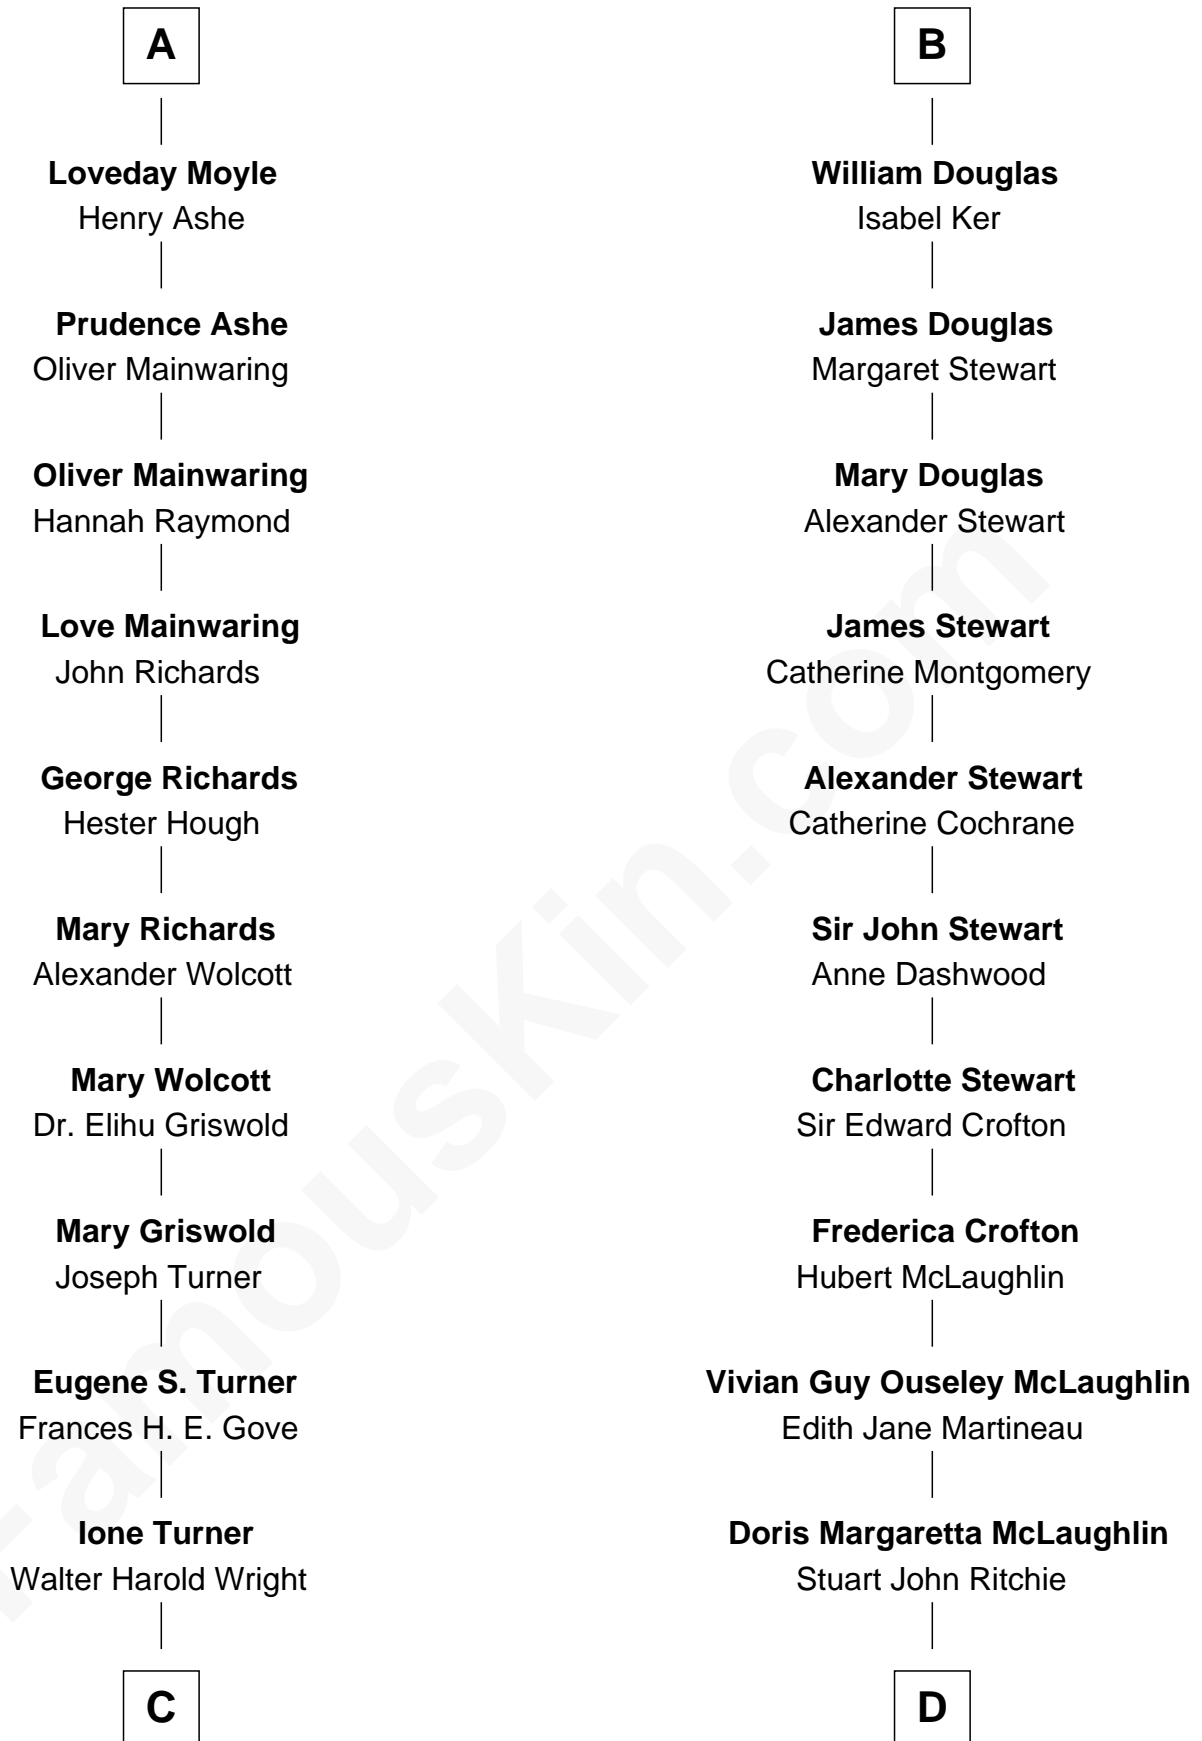

FamousKin.com Relationship Chart of

Ed Helms

TV and Movie Actor

18th cousin 2 times removed of

Guy Ritchie

British Filmmaker

C

Inez Emeline Wright
George Pullen Jackson