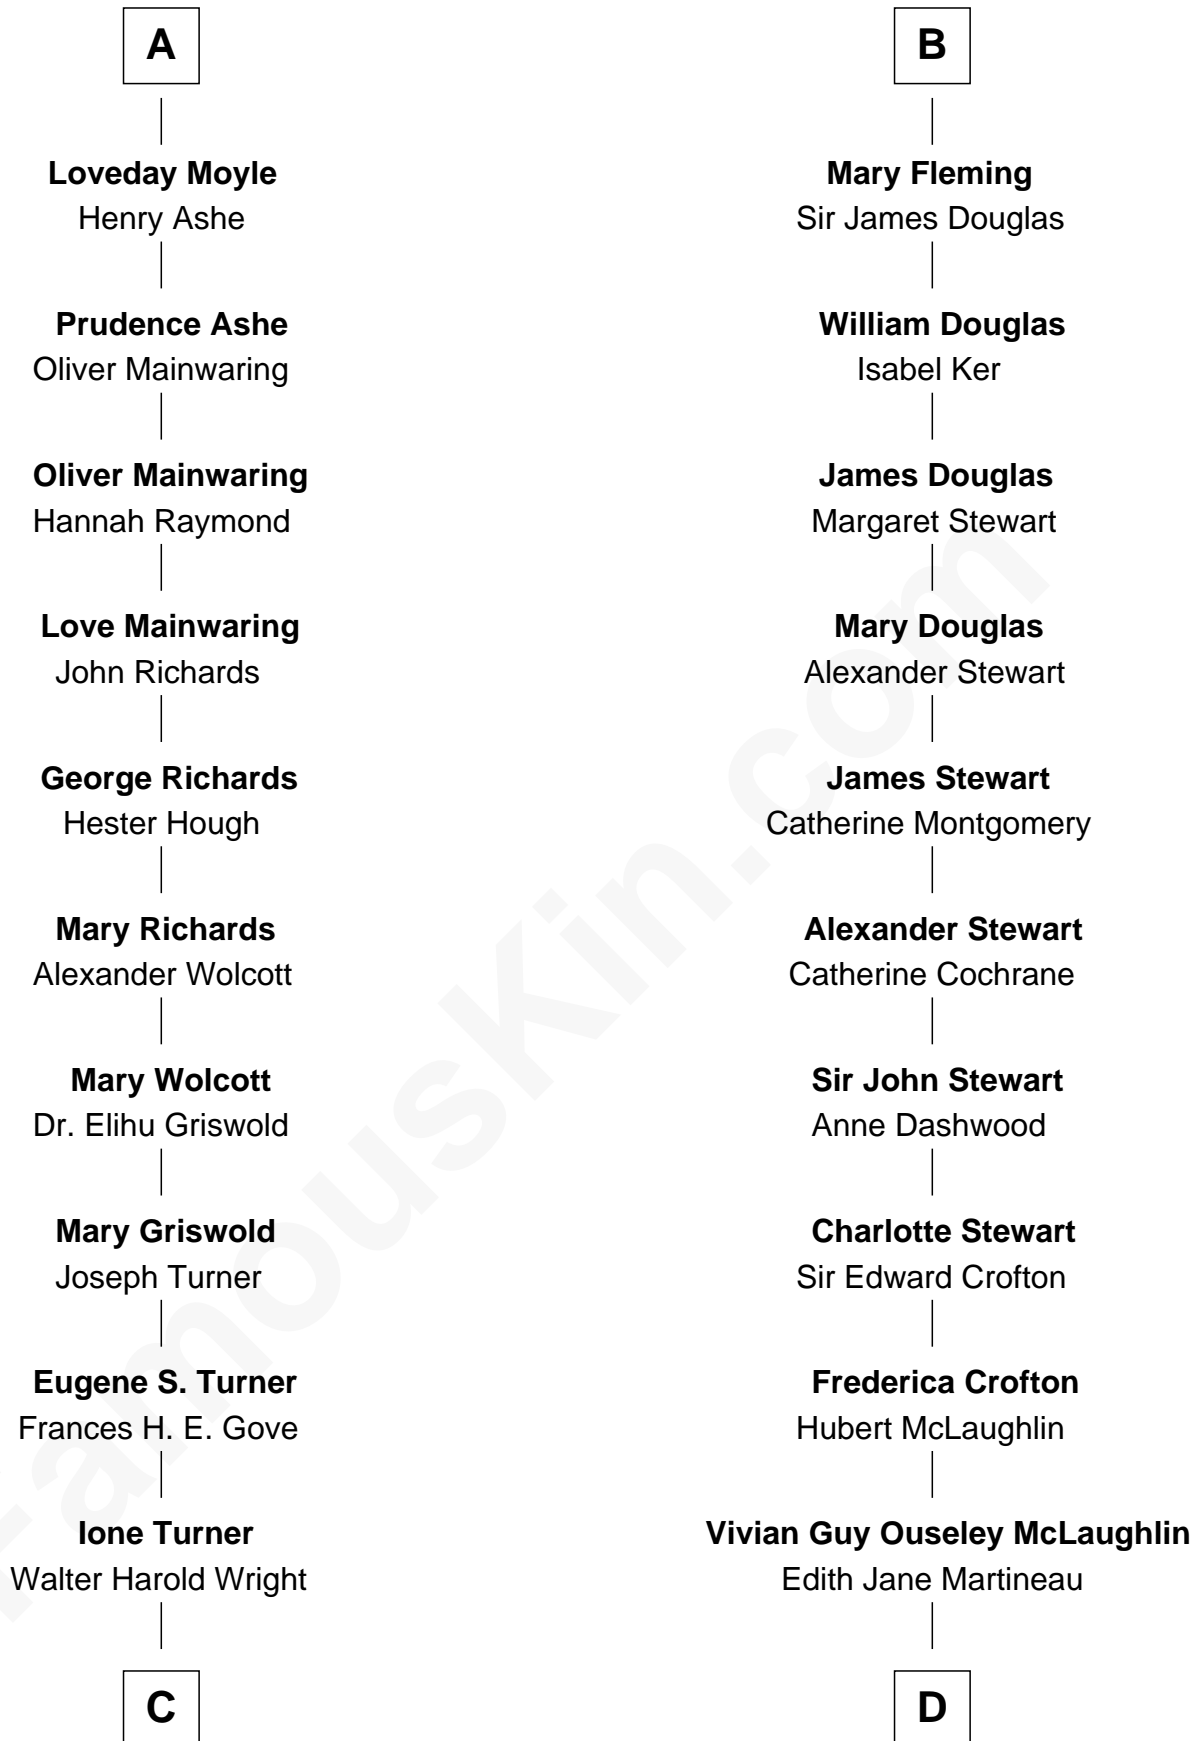

FamousKin.com Relationship Chart of

Ed Helms

TV and Movie Actor

19th cousin 1 time removed of

Guy Ritchie

British Filmmaker

Thomas Holand
Joan Plantagenet

John de Holand
Elizabeth of Lancaster

Sir Thomas de Holand
Alice Fitzalan

John Holand

Margaret de Holand
Sir John Beaufort

Robert Holand
Margaret -----

Joan Beaufort
Sir James Stewart

Jane Holand
John Kendall

Sir James Stewart
Margaret -----

Walter Kendall
Jane Rous

Agnes Stewart
James IV, King of Scotland

Lawrence Kendall
Katherine Munday

Janet Stewart
Malcolm Fleming

Mary Kendall
Richard Moyle

John Fleming
Elizabeth Ross

A

B

C